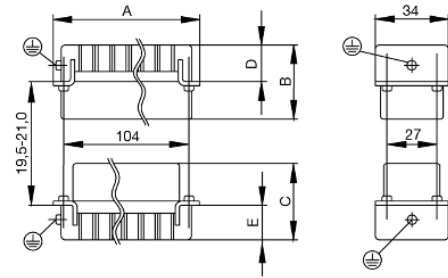

Drawings

Tightening torques and screwing tools

Screw size	Connector type	Dia. tightening torque in Nm	Recommended blade inserts and AF size for hexagon socket
M 2.5	Signal contacts		
	S 6/6	0.5 - 0.55	SD 0.6 x 3.5 mm or PZ0
	S 6/12	0.5 - 0.55	SD 0.6 x 3.5 mm or PZ0
M 2.9 x 0.5	Fastening screws		
	HQ 4/2	0.8 (plastic) / 1.1 (metal)	SD 0.6 x 3.5 mm or PH0
	HQ 8	0.8 (plastic) / 1.1 (metal)	SD 0.6 x 3.5 mm or PH0
	HQ 17	0.8 (plastic) / 1.1 (metal)	SD 0.6 x 3.5 mm or PH0
M 3	Contact screws		
	HA 3	0.5 - 0.55	SD 0.5 x 3.0 mm
	HA 4	0.5 - 0.55	SD 0.5 x 3.0 mm
	HA 10 bis HA 48	0.5 - 0.55	SD 0.6 x 3.5 mm or PH0
	HE	0.5 - 0.55	SD 0.6 x 3.5 mm or PZ0
	HVE	0.5 - 0.55	SD 0.6 x 3.5 mm or PZ0
	Signal contacts:		
	S 4/2	0.5 - 0.55	SD 0.6 x 3.5 mm or PZ0
	S 4/8	0.5 - 0.55	SD 0.6 x 3.5 mm or PZ0
	PE connection via female contact		
	S 4	0.5 - 0.8	SD 0.6 x 3.5 mm
	ConCept modular frame, metal	0.5 - 0.55	SD 0.6 x 3.5 mm
	PE terminal		
	HQ 5	0.5 - 0.55	SD 0.6 x 3.5 or 0.8 x 4 mm
	HQ 7	0.5 - 0.55	SD 0.6 x 3.5 or 0.8 x 4 mm
	Fastening screws	0.5 - 0.55	SD 0.6 x 3.5 mm or PZ0
	Guide pin	0.5 - 0.55	SD 0.6 x 3.5 mm or PZ0
	Guide bush	0.5 - 0.55	SD 0.6 x 3.5 mm or PZ0
	Coding pins	0.5 - 0.55	SD 0.6 x 3.5 mm or PZ0
	M 4	Contact screws	
HSB		1.2 - 1.5	SD 0.6 x 3.5 or 0.8 x 4 mm or PZ1
PE connection via male contact			
S 4		0.5 - 0.8	SD 0.6 x 3.5 mm
ConCept modular frame, metal		1.2 - 1.5	SD 0.6 x 3.5 mm
PE terminal			
HA		1.2 - 1.5	SD 0.6 x 3.5 or 0.8 x 4 mm or PH1
HE		1.2 - 1.5	SD 0.6 x 3.5 or 0.8 x 4 mm or PH1
HEE		1.2 - 1.5	SD 0.6 x 3.5 or 0.8 x 4 mm or PH1
HVE		1.2 - 1.5	SD 0.6 x 3.5 or 0.8 x 4 mm or PH1
HD		1.2 - 1.5	SD 0.6 x 3.5 or 0.8 x 4 mm or PZ1
HDD		1.2 - 1.5	SD 0.6 x 3.5 or 0.8 x 4 mm or PZ1
S 6/6 (for signal contacts)		1.2 - 1.5	0.8 x 4 mm or PZ1
ConCept modular frame, plastic		1.2 - 1.5	0.8 x 4 mm or PZ1
M 5		PE terminal	
	HSB	2 - 2.5	SD 1 x 5.5 mm or PZ2
	S 4/0 (Screw connection)	2 - 2.5	SD 1.2 x 6.5 mm or PH2
	S 4/0 (Axial screw connection)	2 - 2.5	SD 0.8 x 4 mm or PZ 2
	S 4/2	2 - 2.5	SD 1.2 x 6.5 mm or PH2
	S 4/8	2 - 2.5	SD 1.2 x 6.5 mm or PH2
	S 6/12	2 - 2.5	SD 0.8 x 4 mm or PZ 2
	S 6/36	2 - 2.5	SD 1.2 x 6.5 mm or PH2
	S 8/24	2 - 2.5	SD 1.2 x 6.5 mm or PH2
	S 12/2	2 - 2.5	SD 1.2 x 6.5 mm or PH2
	M 6	Power contacts	
S 4/0 (Screw connection)		1.2 (1.5 mm ²) / 2 (2.5 mm ²) / 3 (4-16 mm ²)	SD 0.8 x 4 mm
S 4/2		1.2 (1.5 mm ²) / 2 (2.5 mm ²) / 3 (4-16 mm ²)	SD 0.8 x 4 mm
S 4/8		1.2 (1.5 mm ²) / 2 (2.5 mm ²) / 3 (4-16 mm ²)	SD 0.8 x 4 mm
M 7 x 0.75	Power contacts		
	S 4	1.1 - 1.7	SW 2
	S 6/6 (+ PE)	6 - 8	SW 4
M 8 x 0.75	Power contacts		
	S 6/12	1.1 - 1.7	SW 2
	S 8/0 (+ PE)	6 (10-16 mm ²) - 7 (25 mm ²)	SW 4
M10 x 1	Power contacts		
	S 4/0 (Axial connection)	2 - 3	SW 3