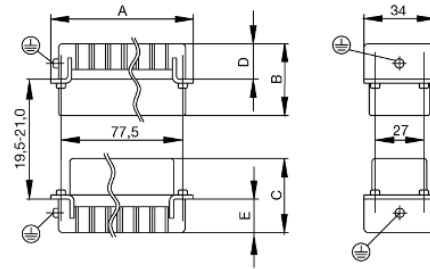

Data sheet

**HDC insert
HDC HE 16 FS 17-32**

Weidmüller Interface GmbH & Co. KG
Klingenbergstraße 16
D-32758 Detmold
Germany
Fon: +49 5231 1429-0
Fax: +49 5231 14292083
www.weidmueller.com

Drawings