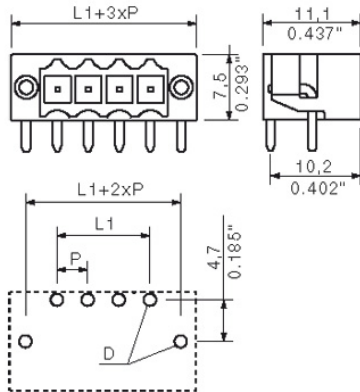

**OMNIMATE Signal - series BL/SL 3.50
SL-SMT 3.50/08/90LF 3.2SN BK BX**

Weidmüller Interface GmbH & Co. KG
Klingenbergstraße 16
D-32758 Detmold
Germany
Fon: +49 5231 1429-0
Fax: +49 5231 14292083
www.weidmueller.com

Drawings