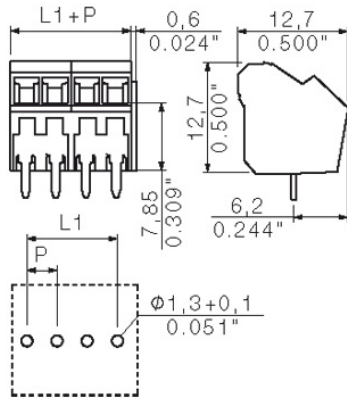

Data sheet

**OMNIMATE Signal - series LM
LM 3.50/08/135 3.2SN OR BX**

Weidmüller Interface GmbH & Co. KG
Klingenbergstraße 16
D-32758 Detmold
Germany
Fon: +49 5231 1429-0
Fax: +49 5231 14292083
www.weidmueller.com

Drawings