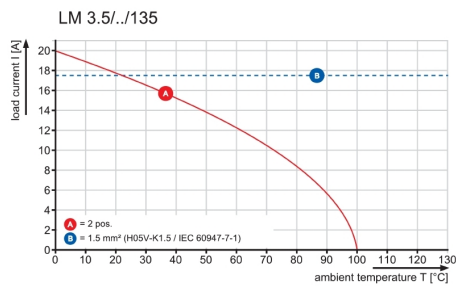

Data sheet

**OMNIMATE Signal - series LM
LM 3.50/08/135 3.2SN OR BX**

Weidmüller Interface GmbH & Co. KG
Klingenbergstraße 16
D-32758 Detmold
Germany
Fon: +49 5231 1429-0
Fax: +49 5231 14292083
www.weidmueller.com

Drawings