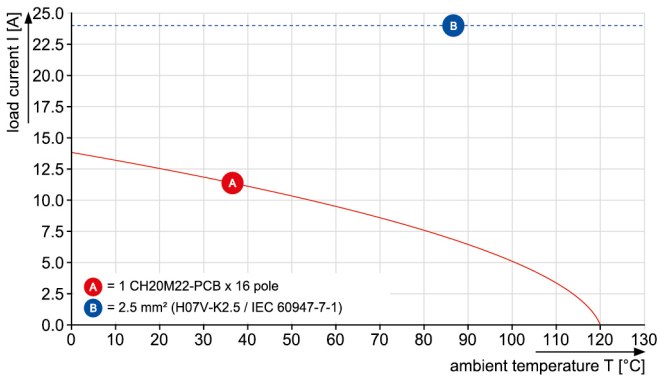

BHZ 5.00/./90 - SHL-SMT 5.00/./G