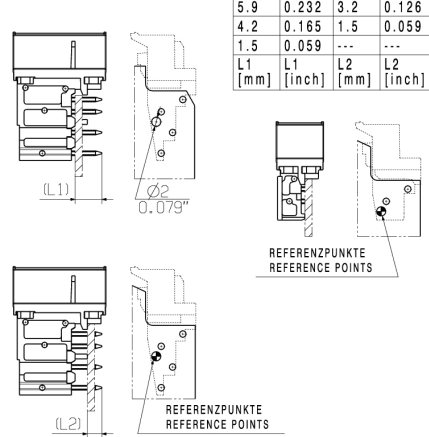

**OMNIMATE Housing - series CH20M
SHL-SMT 5.00/04GR 5.9BX**

Weidmüller Interface GmbH & Co. KG
Klingenbergstraße 16
D-32758 Detmold
Germany
Fon: +49 5231 1429-0
Fax: +49 5231 14292083
www.weidmueller.com

Drawings