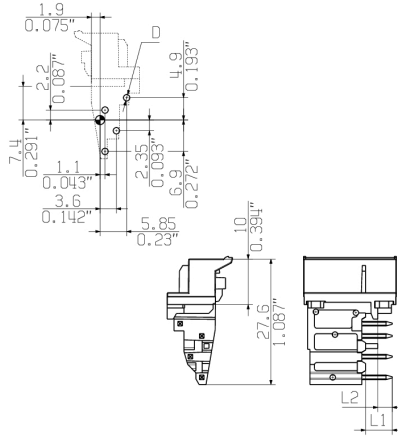

**OMNIMATE Housing - series CH20M
SHL-SMT 5.00/04GR 5.9BX**

Weidmüller Interface GmbH & Co. KG
Klingenbergstraße 16
D-32758 Detmold
Germany
Fon: +49 5231 1429-0
Fax: +49 5231 14292083
www.weidmueller.com

Drawings