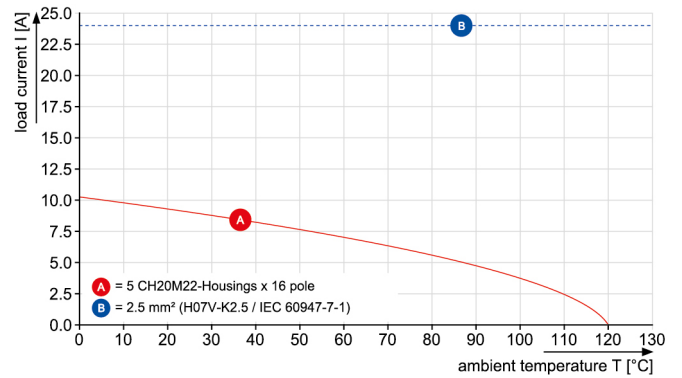

BHZ 5.00/./90 - SHL-SMT 5.00/./G