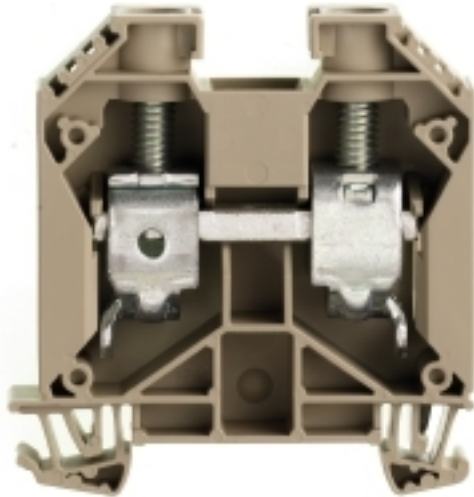

W-Series
WDU 35

Weidmüller Interface GmbH & Co. KG
Klingenbergstraße 16
D-32758 Detmold
Germany
Fon: +49 5231 1429-0
Fax: +49 5231 14292083
www.weidmueller.com

Klippon® Connect with clamping yoke Technology

The high reliability and variety of designs of the terminal blocks with clamping yoke connections make planning easier and optimises operational safety. Klippon® Connect provides a proven response to a range of different requirements.

General ordering data

Type	WDU 35
Order No.	1020500000
Version	Feed-through terminal, Screw connection, 35 mm², 1000 V, 125 A, Dark Beige
GTIN (EAN)	4008190077013
Qty.	40 pc(s).