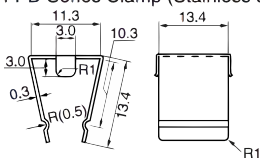

KEMET Part Number: ESD-FPD-34
(UECESDFPD34000)

EMI Cores, Commercial Grade, ESD-FPD

ESD-FPD Series Clamp (Stainless steel)

General Information

Style:	Split-Core
Brand:	NEC-Tokin
Series:	ESD-FPD
Cable Type:	Flat Cable
Description:	EMI Core Split, For Flat Cables With Metal Clamp
Features:	Stainless Steel Clamp
RoHS:	Yes
Applicable Cable:	34 Core
Materials:	Ni-Zn

Dimensions

L	60mm MAX
T	12.7mm MAX
H	10mm MAX
A	48.3mm MAX
B	2mm MAX