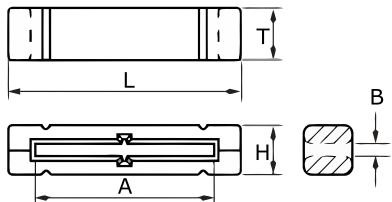

KEMET Part Number: ESD-FPD-34
(UECESDFPD34000)

EMI Cores, Commercial Grade, ESD-FPD

ESD-FPD Series Clamp (Stainless steel)

General Information

Style:	Split-Core
Brand:	NEC-Tokin
Series:	ESD-FPD
Cable Type:	Flat Cable
Description:	EMI Core Split, For Flat Cables With Metal Clamp
Features:	Stainless Steel Clamp
RoHS:	Yes
Applicable Cable:	34 Core
Materials:	Ni-Zn

Dimensions

L	60mm MAX
T	12.7mm MAX
H	10mm MAX
A	48.3mm MAX
B	2mm MAX