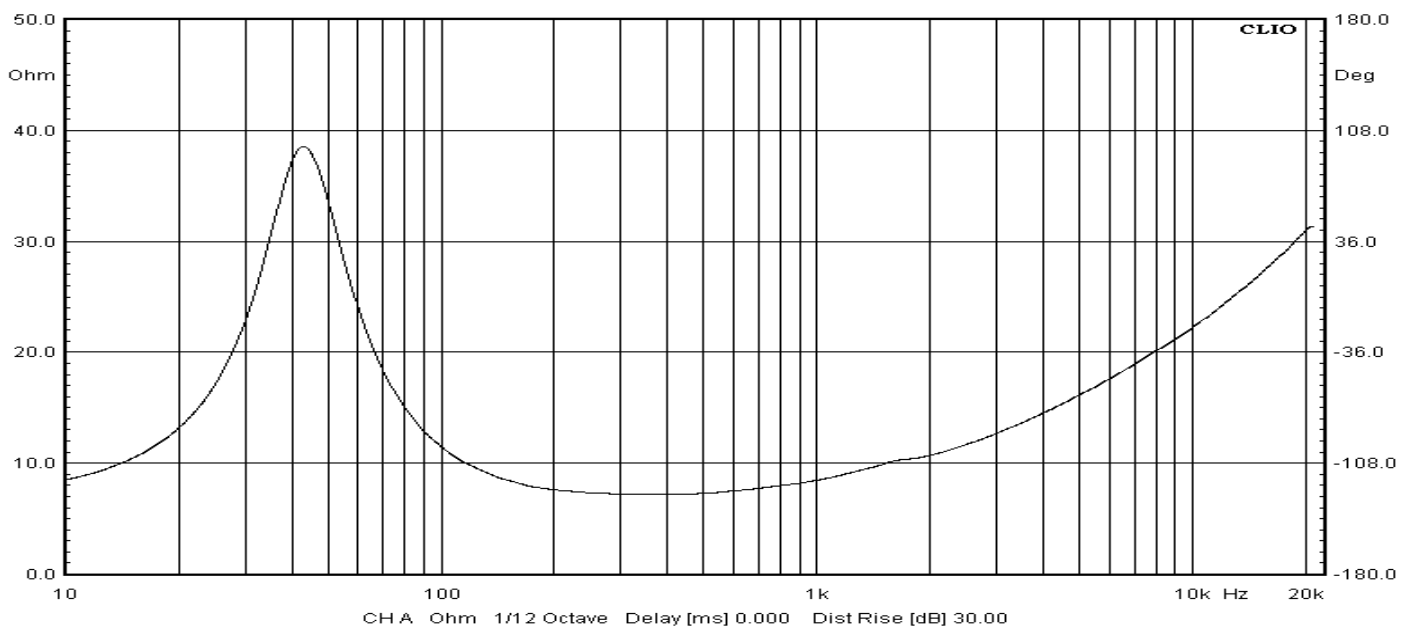

MCM AUDIO SELECT™

55-2669

60 WATT RMS, 5¼" MID-WOOFER

Attractive driver provides a die cast frame for added rigidity, ease of mounting and professional appearance. It is ideal as a midbass in compact two-way monitors.

MCM AUDIO SELECT™

55-2669

60 WATT RMS, 5¼" MID-WOOFER

SPECIFICATIONS

Re: 6 ohms

Fs: 45 Hz

Zmax: 38.62 ohms

Qes: 0.358

Qms: 1.95

Qts: 0.302

Le (at 1 kHz): 0.949 mH

Vas: 18.44 L

BL: 6.52 N/A

Mms: 9.39 g

Cms: 1.46 MM/N

Sensitivity: 88 dB