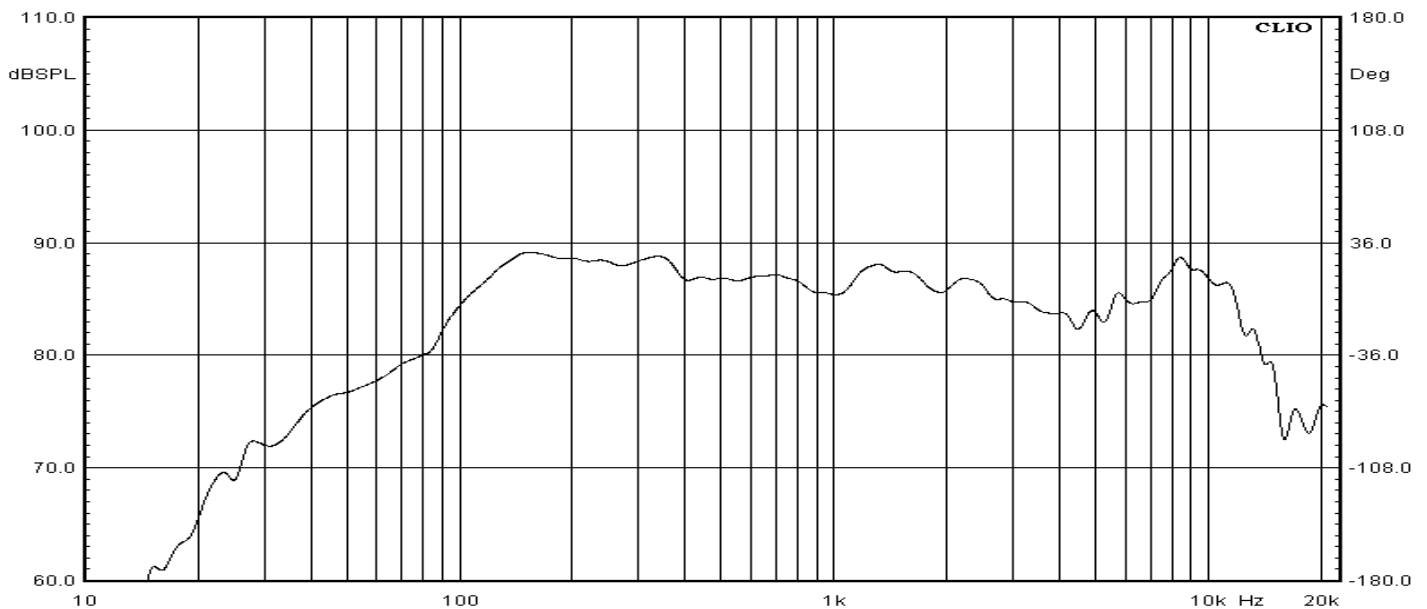

MCM AUDIO SELECT™

55-2669

60 WATT RMS, 5¼" MID-WOOFER

Attractive driver provides a die cast frame for added rigidity, ease of mounting and professional appearance. It is ideal as a midbass in compact two-way monitors.

MCM AUDIO SELECT™

55-2669

60 WATT RMS, 5¼" MID-WOOFER

SPECIFICATIONS

Re: 6 ohms

Fs: 45 Hz

Zmax: 38.62 ohms

Qes: 0.358

Qms: 1.95

Qts: 0.302

Le (at 1 kHz): 0.949 mH

Vas: 18.44 L

BL: 6.52 N/A

Mms: 9.39 g

Cms: 1.46 MM/N

Sensitivity: 88 dB