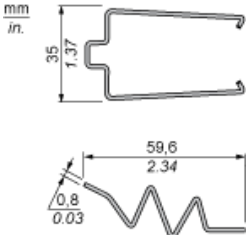

Main

Range of product	Zelio Relay
Accessory / separate part category	Mounting accessory
Accessory / separate part type	Maintaining clamp
Sale per indivisible quantity	10

Complementary

Accessory material	Metal
Accessory / separate part destination	Zelio Relay RUM
Product compatibility	Socket RUZ (2 C/O) Socket RUZ (3 C/O)
Product weight	0.001 kg

Contractual warranty

Warranty period	18 months
-----------------	-----------

Dimensions

Mounting