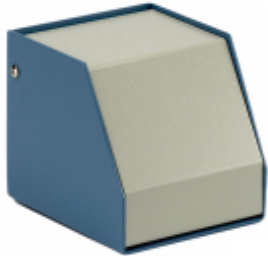

Quality Products. Service Excellence.

Sloped Aluminum Console *SCEM Series*

Key Features

- Convection ventilation is provided by slots in the bottom and removable rear panels.
- Aluminum case is finished in satin blue with a contemporanea grey panel.
- Supplied with hardware and rubber feet.
- Replacement screws **1421J8** (Pkg. of 6, 6-32 Philips head screws).

Enclosures

Part Number	Width	Depth	Rear Height
SCEM101110WH	4.00	4.50	4.00
SCEM161110WH	6.50	4.50	4.00
SCEM161414WH	6.50	5.50	5.50
SCEM251414WH	10.00	5.50	5.50
SCEM251619WH	10.00	6.50	7.50
SCEM351619WH	14.00	6.50	7.50