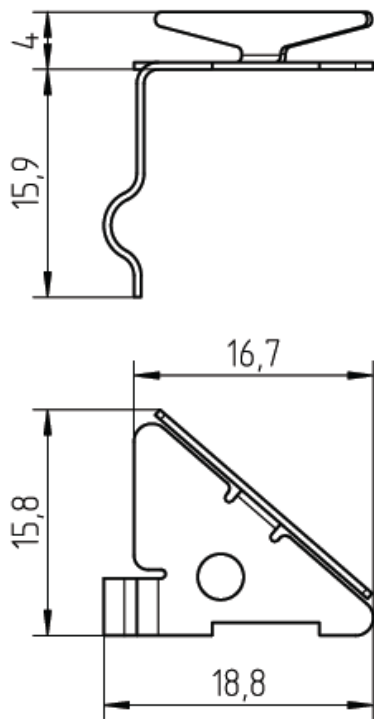

DATA SHEET	44423265
EPIC® MHS Potential Set	Valid from: 22.02.2017

Description

- Equipotential springs for multi frame
- For use in EPIC® MH BUS modules

Drawings

Note

Photographs are not to scale and do not represent detailed images of the respective products.