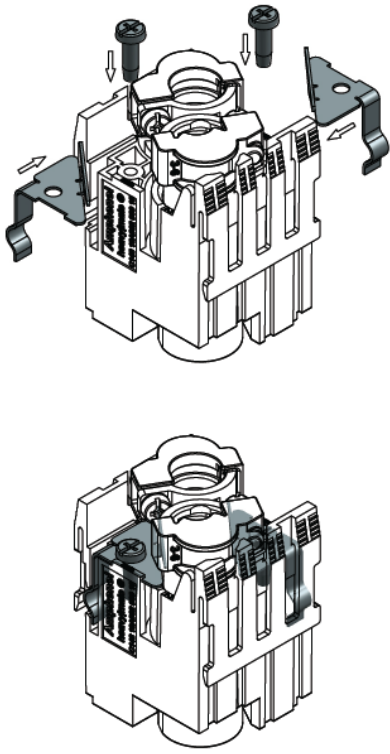

DATA SHEET	44423265
EPIC® MHS Potential Set	Valid from: 22.02.2017

Description

- Equipotential springs for multi frame
- For use in EPIC® MH BUS modules

Drawings

Note

Photographs are not to scale and do not represent detailed images of the respective products.