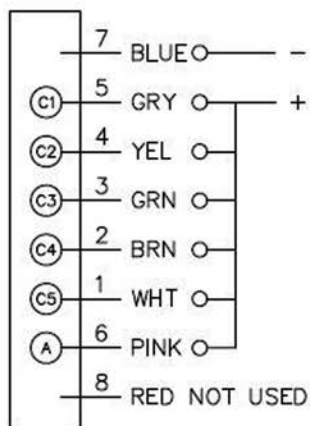

BANNER

TL50WGBYRALSQ-84554

INCLUDES:

INTEGRAL 8-PIN M12QD
AND 30mm RETAINING NUT
AND RUBBER GASKETS

NOTE:

ORDER BRACKET
SMBAMSTL50M30
SEPARATLY IF NEEDED

WIRING:
FOR SOURCING (PNP) INPUT

NOTE:

ORDER 2 ENDED
8-PIN M12 CABLE
SEPARATELY