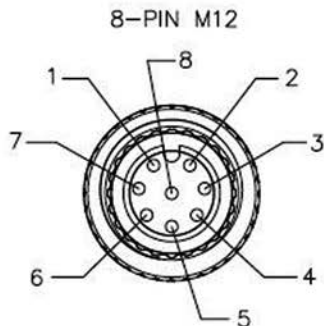

BANNER

TL50WGBYRALSQ-84554

INCLUDES:

INTEGRAL 8-PIN M12QD
AND 30mm RETAINING NUT
AND RUBBER GASKETS

NOTE:

ORDER BRACKET
SMBAMSTL50M30
SEPARATLY IF NEEDED

WIRING:
FOR SOURCING (PNP) INPUT

NOTE:

ORDER 2 ENDED
8-PIN M12 CABLE
SEPARATELY