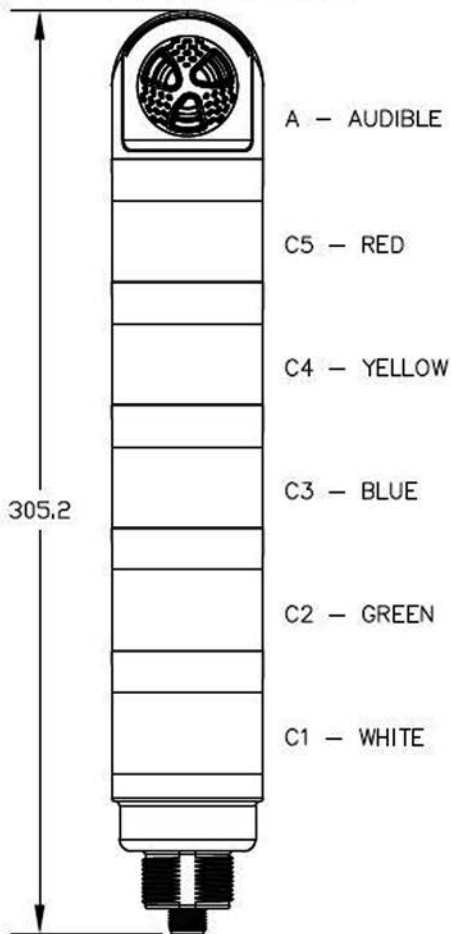

BANNER

TL50WGBYRALSQ-84554

INCLUDES:

INTEGRAL 8-PIN M12QD
AND 30mm RETAINING NUT
AND RUBBER GASKETS

NOTE:

ORDER BRACKET
SMBAMSTL50M30
SEPARATLY IF NEEDED

WIRING:
FOR SOURCING (PNP) INPUT

NOTE:

ORDER 2 ENDED
8-PIN M12 CABLE
SEPARATELY