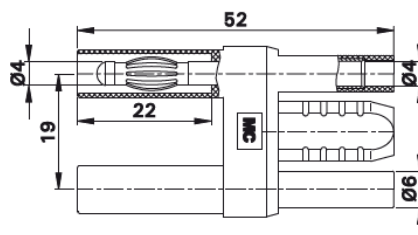

Connecting Plug SKS4-19L/1

Insulated, Ø 4 mm, made of brass. Plugs with spring-loaded MULTILAM and rigid insulating sleeves. With insulated grip and

with two in-line Ø 4 mm rigid sockets accepting spring-loaded Ø 4 mm plugs with rigid insulating sleeve.

Order No.	Type	Rated voltage/current	Plug spacing		Color
24.0028-21	SKS4-19L/1	1000 V, CAT II / 32 A	19 mm	Ni CE	21

Rating sheet RZ006

www.staubli.com/electrical