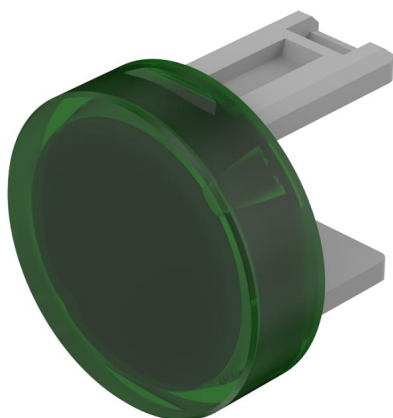

31-931.5 - Lens plastic

Attention: The preview is based on a sample product. This can differ from your current configuration.

Other Attributes

Weight	0,001 kg
Dimension	Ø 15.8 mm

Operating-/Indication part

Lens optics	translucent
Lens colour	green
Lens material	Plastic
Lens profile	flat
Lens illumination	illuminative