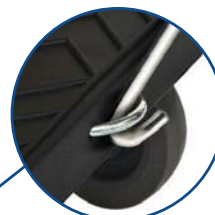

- 1 Full width hanger supports bin when hanging from louvered panels or rails
- 2 Reinforced rib design adds strength and prevents spreading
- 3 Extra-wide stacking ledge for secure stacking
- 4 Large front label slot allows larger bar code scanning and content identification
- 5 Anti-slide stop prevents stacked bins from shifting forward
- 6 Optional dividers increase storage options
- 7 Optional windows maximize storage capacity, prevent spillage and protect parts from dust and dirt

**NEW**  
Shown with optional clear lid  
Lid pivots up and down via insertion  
in holes in rear of bin  
*(Sold separately)*

Shown with optional  
window front and divider  
*(Sold separately)*

**CLEAR LABEL HOLDER**  
Clear label holders and laser  
label inserts slide into front  
label slot of all bins.  
Package of 25.

**ATTACHED PULL RING**  
Allows dolly to be pulled  
with ease

32" Dolly Pull Rod with handle

MODEL NO.	DESCRIPTION	CTN WGT
DLY-3018	Dolly with Padded Rubber Trim	19 lbs
HANDLE-DLY	32" Dolly Pull Rod with Handle	2 lbs