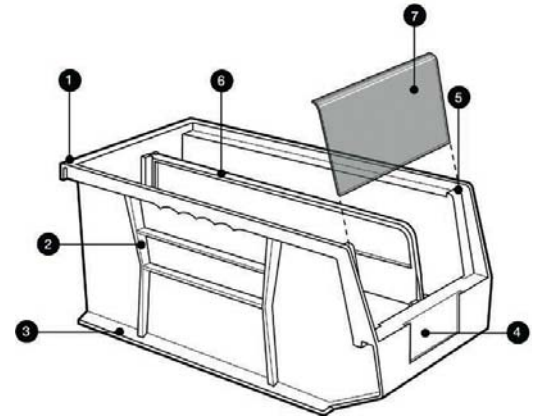

Ultra Stack and Hang Bins

**PERFORMANCE FEATURES:**

- Available in 19 sizes
- Standard colors: Blue, Green, Ivory, Red, Yellow, Black and Clear  
Pink color is available in select sizes  
*(additional colors available on request, subject to up charge and minimum runs)*
- Bins are made from heavy-duty, virgin, high density FDA approved polypropylene
- Large label slot provide easy label insertion and parts identification
- Extra wide stacking ledge assures stability for high stacking
- Reinforced design adds strength and prevents spreading
- Will not rust or corrode, unaffected by weak acids and alkalis, and are waterproof
- Autoclavable up to 250°F
- Interchangeable with other manufactured brands of bins

- 1 Full width hanger supports bin when hanging from louvered panels or rails
- 2 Reinforced rib design adds strength and prevents spreading
- 3 Extra-wide stacking ledge for secure stacking
- 4 Large front label slot allows larger bar code scanning and content identification
- 5 Anti-slide stop prevents stacked bins from shifting forward
- 6 Optional dividers increase storage options
- 7 Optional windows maximize storage capacity, prevent spillage and protect parts from dust and dirt

**NEW**  
Shown with optional clear lid  
Lid pivots up and down via insertion  
in holes in rear of bin  
*(Sold separately)*

Shown with optional  
window front and divider  
*(Sold separately)*

**CLEAR LABEL HOLDER**  
Clear label holders and laser  
label inserts slide into front  
label slot of all bins.  
Package of 25.

**MOBILE ULTRA BIN**  
Ideal for transport of heavy  
and bulky parts  
Bin comes with 4 swivel,  
3" casters, all with brakes,  
allowing up to 250 lb.  
mobile load capacity

**POLYMER MOBILE DOLLY**  
**DLY-3018** Dolly with Padded Rubber Trim,  
available in Blue. 1,000 lb. capacity.  
Dimensions 30"L x 18"W  
*(Bin sold separately)*