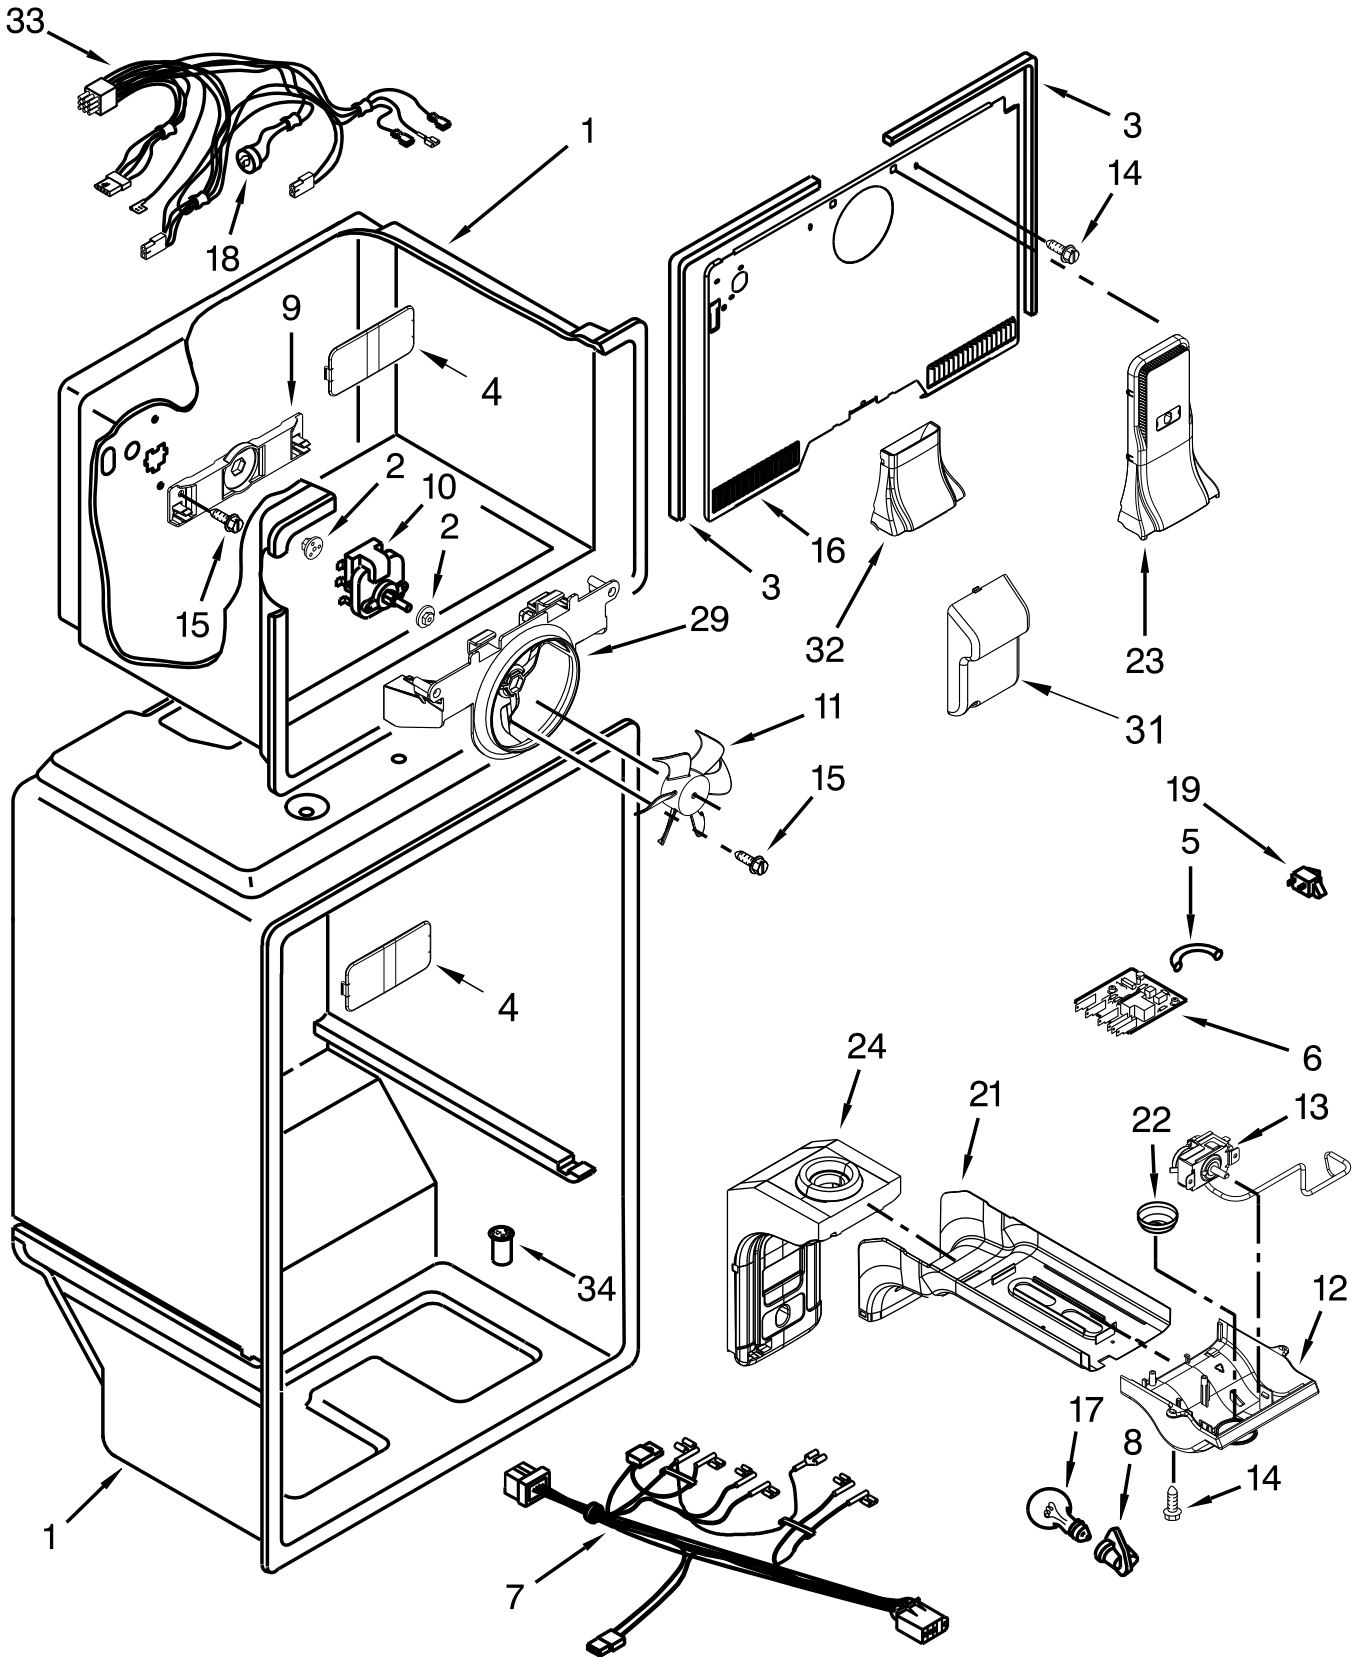

LINER PARTS

LINER PARTS

<u>Illus.</u> <u>No.</u>	<u>Part No.</u>	<u>Description</u>	<u>Illus.</u> <u>No.</u>	<u>Part No.</u>	<u>Description</u>	<u>Illus.</u> <u>No.</u>	<u>Part No.</u>	<u>Description</u>
1		Liner (Not A Serviceable Part)	10	W10208121	Fan Motor	21	W10305175	Air Diffuser Cover
2	2197380	Grommet	11	2200509	Blade, Fan	22	W10356940	Knob
3	2254359	Gasket, Evaporator Cover	12	W10316941	Control Box	23	W10305174	Air Tower, FC
4	W10336009	Screw Cup	13	W10343913	Thermostat Assembly	24	W10376137	Air Diffuser Assembly
5	W10381575	Thermostat Tube, Barrier	14	489478	Screw	29	W10321162	Bracket, Fan Motor
6	W10352689	Adaptive Defrost Control	15	488208	Screw	31	W10339203	Water Tube Cover
7	W10318068	Wire Assembly, Control Box	16	W10305172	Cover, Evaporator	32	W10396926	Assembly, Tower Connection
8	2162085	Socket, Light	17	W10311528	Light Bulb, Blue	33	W10339629	Evaporator Fan Wire Assembly
9	2254454	Bracket Evaporator Fan, Rear	18	W10392132	Defrost, BI-Metal	34	2171931	Valve Tube, Body
			19	1118894	Switch, Rocker Arm (Refrigerator)			

SHELF PARTS

FREEZER

REFRIGERATOR

SHELF PARTS

<u>Illus.</u> <u>No.</u>	<u>Part No.</u>	<u>Description</u>
1	W10423887	Assembly, Shelf
2	W10373936	Assembly, 16" Crisper Pan
3	W10404446	Track Rail, Center

<u>Illus.</u> <u>No.</u>	<u>Part No.</u>	<u>Description</u>
4	W10384383	Shelf, Wire
5	W10373941	Assembly, 8" Crisper Pan
6	W10404450	Track Rail Right