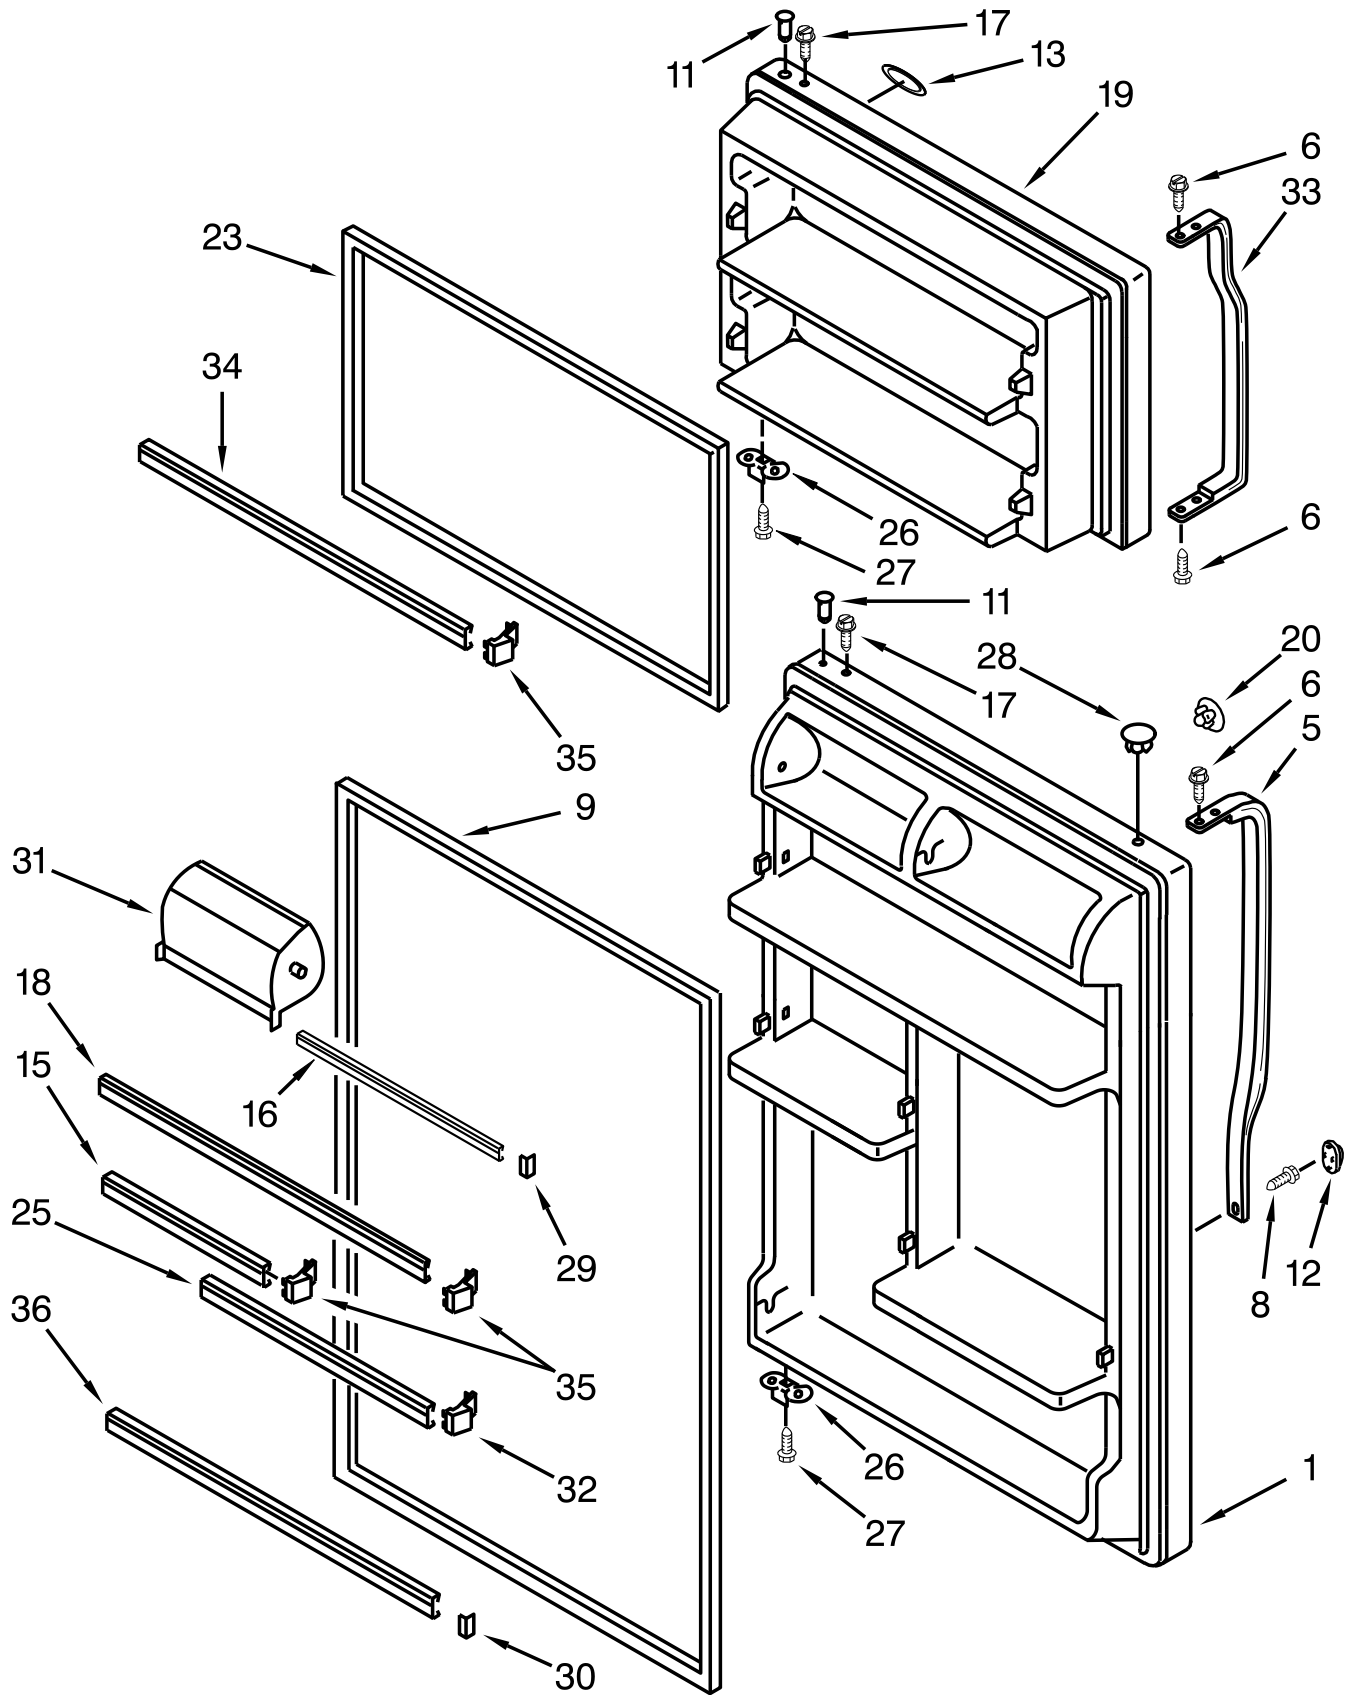

LINER PARTS

LINER PARTS

<u>Illus.</u> <u>No.</u>	<u>Part No.</u>	<u>Description</u>	<u>Illus.</u> <u>No.</u>	<u>Part No.</u>	<u>Description</u>	<u>Illus.</u> <u>No.</u>	<u>Part No.</u>	<u>Description</u>
1		Liner (Not A Serviceable Part)	10	W10208121	Fan Motor	21	W10305175	Air Diffuser Cover
2	2197380	Grommet	11	2200509	Blade, Fan	22	W10356940	Knob
3	2254359	Gasket, Evaporator Cover	12	W10316941	Control Box	23	W10305174	Air Tower, FC
4	W10336009	Screw Cup	13	W10343913	Thermostat Assembly	24	W10376137	Air Diffuser Assembly
5	W10381575	Thermostat Tube, Barrier	14	489478	Screw	29	W10321162	Bracket, Fan Motor
6	W10352689	Adaptive Defrost Control	15	488208	Screw	31	W10339203	Water Tube Cover
7	W10318068	Wire Assembly, Control Box	16	W10305172	Cover, Evaporator	32	W10396926	Assembly, Tower Connection
8	2162085	Socket, Light	17	W10311528	Light Bulb, Blue	33	W10339629	Evaporator Fan Wire Assembly
9	2254454	Bracket Evaporator Fan, Rear	18	W10392132	Defrost, BI-Metal	34	2171931	Valve Tube, Body
			19	1118894	Switch, Rocker Arm (Refrigerator)			

SHELF PARTS

FREEZER

REFRIGERATOR

SHELF PARTS

<u>Illus.</u> <u>No.</u>	<u>Part No.</u>	<u>Description</u>
1	W10423887	Assembly, Shelf
2	W10373936	Assembly, 16" Crisper Pan
3	W10404446	Track Rail, Center

<u>Illus.</u> <u>No.</u>	<u>Part No.</u>	<u>Description</u>
4	W10384383	Shelf, Wire
5	W10373941	Assembly, 8" Crisper Pan
6	W10404450	Track Rail Right

<u>Illus.</u> <u>No.</u>	<u>Part No.</u>	<u>Description</u>
7	W10404449	Track Rail Left
8	W10310944	Meat Pan

DOOR PARTS

DOOR PARTS

<u>Illus. No.</u>	<u>Part No.</u>	<u>Description</u>
1		Refrigerator Door (Includes Illus. 9 & 11)
	2183948	White
	2213386	Black
	W10371932	Stainless
5		Handle, Refrigerator
	2202807W	White
	2202807B	Black
6	489357	Screw
8	8281146	Screw
9		Door Gasket, R.C. Magnetic
	2202874	Beige
	2202881	Black
11	2314293	Thimble
12		Cover, Screw
	2202819W	White
	2202819B	Black