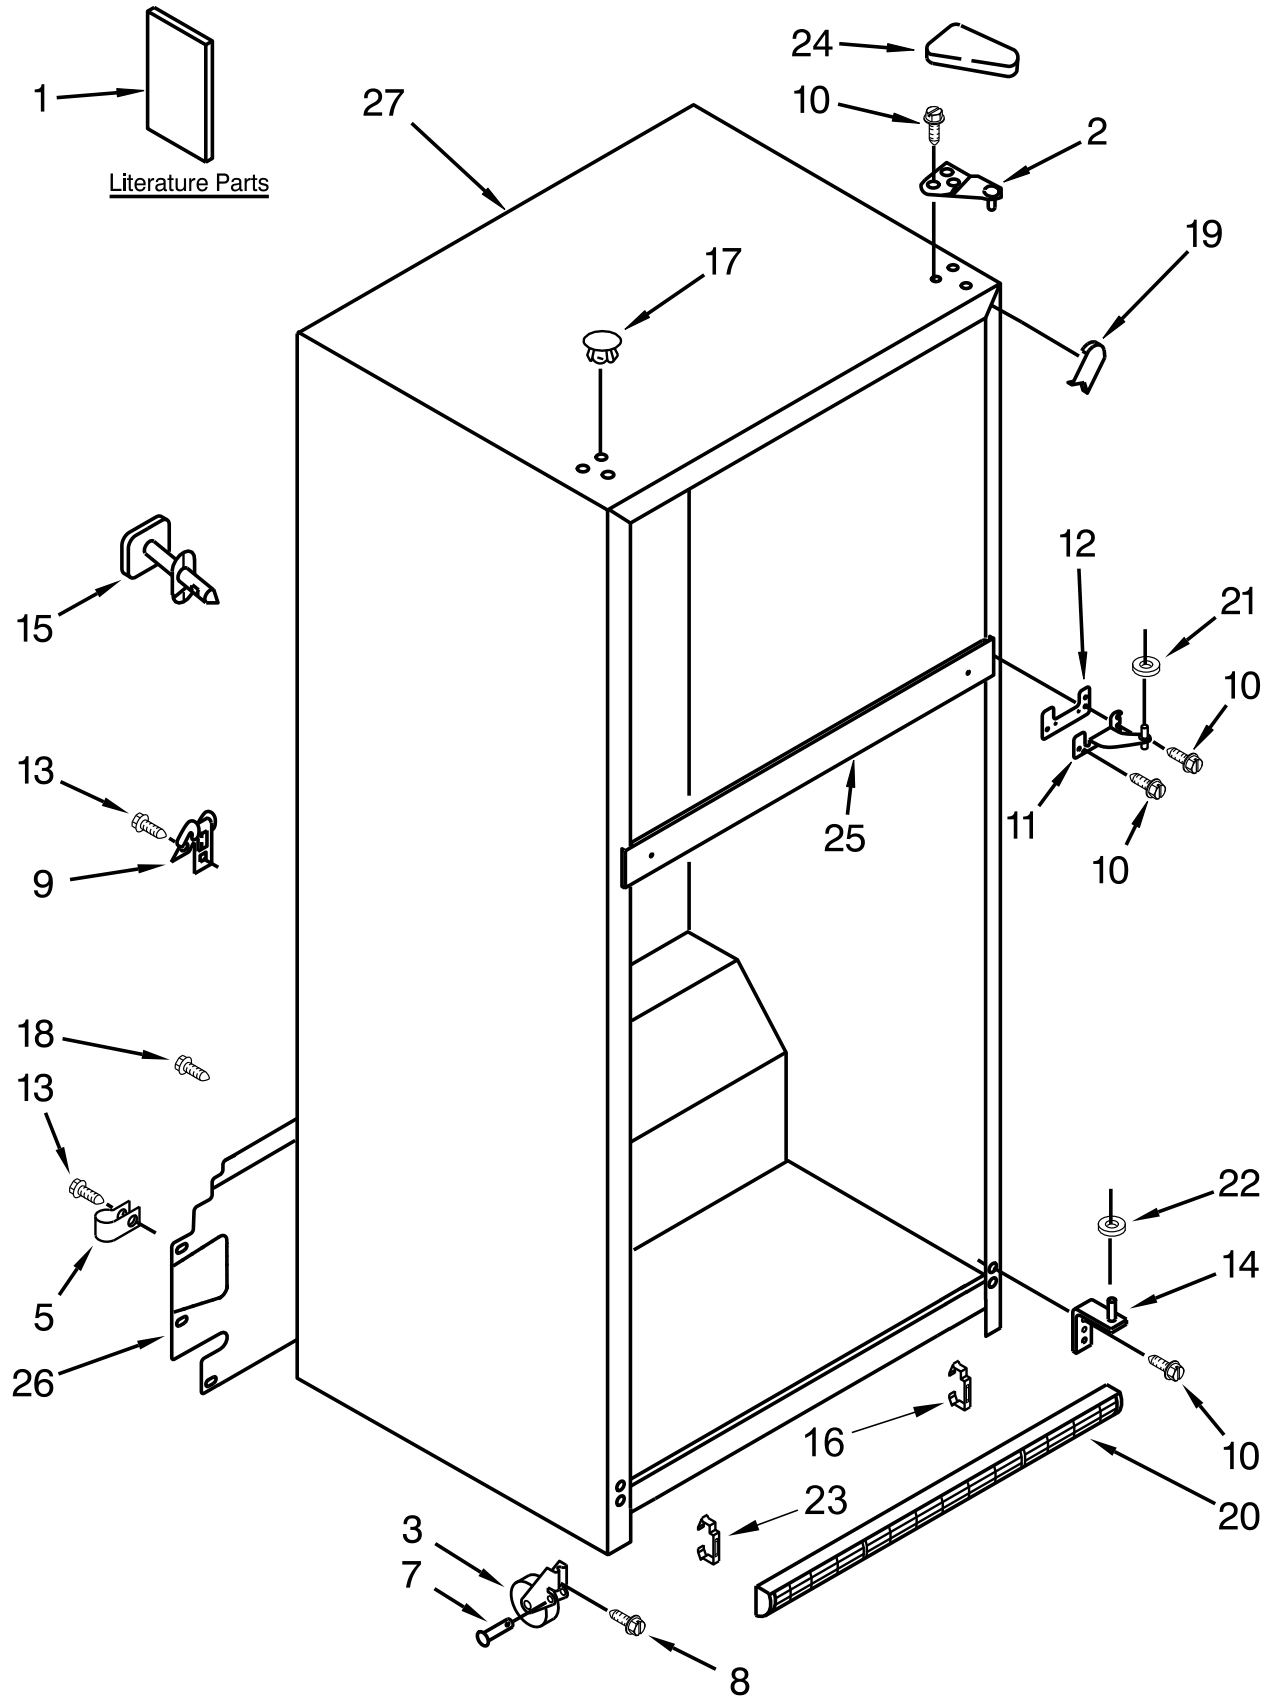

CABINET PARTS

CABINET PARTS

<u>Illus. No.</u>	<u>Part No.</u>	<u>Description</u>	<u>Illus. No.</u>	<u>Part No.</u>	<u>Description</u>	<u>Illus. No.</u>	<u>Part No.</u>	<u>Description</u>
1		Literature Parts	12	2183852	Shim, Hinge Center	22	487576	Washer, Plastic
	W10404596	Service & Wiring Sheet	13	8281265	Screw	23	2189356	Clip, Grille
	W10417749	Energy Label	14	2254473	Hinge, Bottom	24		Cover, Hinge
	W10343810	Guide, Use & Care	15		Fitting, Water Tube (NOT SERVICED)		2213360	White
		Following May Be Purchased	16		Clip, Grille		2213363	Black
		DO-IT-YOURSELF		2254385	Right	25		Rail, Center (NOT SERVICED)
		REPAIR MANUALS	17		Hole Plug	26	W10384413	Cover, Unit
	677969	Manual, Do-It-Yourself		2201012	White	27		Cabinet (Not a Serviceable Part)
2	2261963	Top Hinge Assembly		2183998	Black			
3	W10327136	Assembly, Roller	18	489427	Screw			
5	489385	Clamp, Tube	19		Corner Filler			
7	2179826	Axle, Rivet		W10283959	White			
8	3400517	Screw		W10283960	Black			
9	549193	Clamp, Power Cord	20		Assembly, Grille			
10	489497	Screw		2254386	White			
11	2254618	Hinge, Center		2254388	Black			
			21	489341	Washer, Plastic