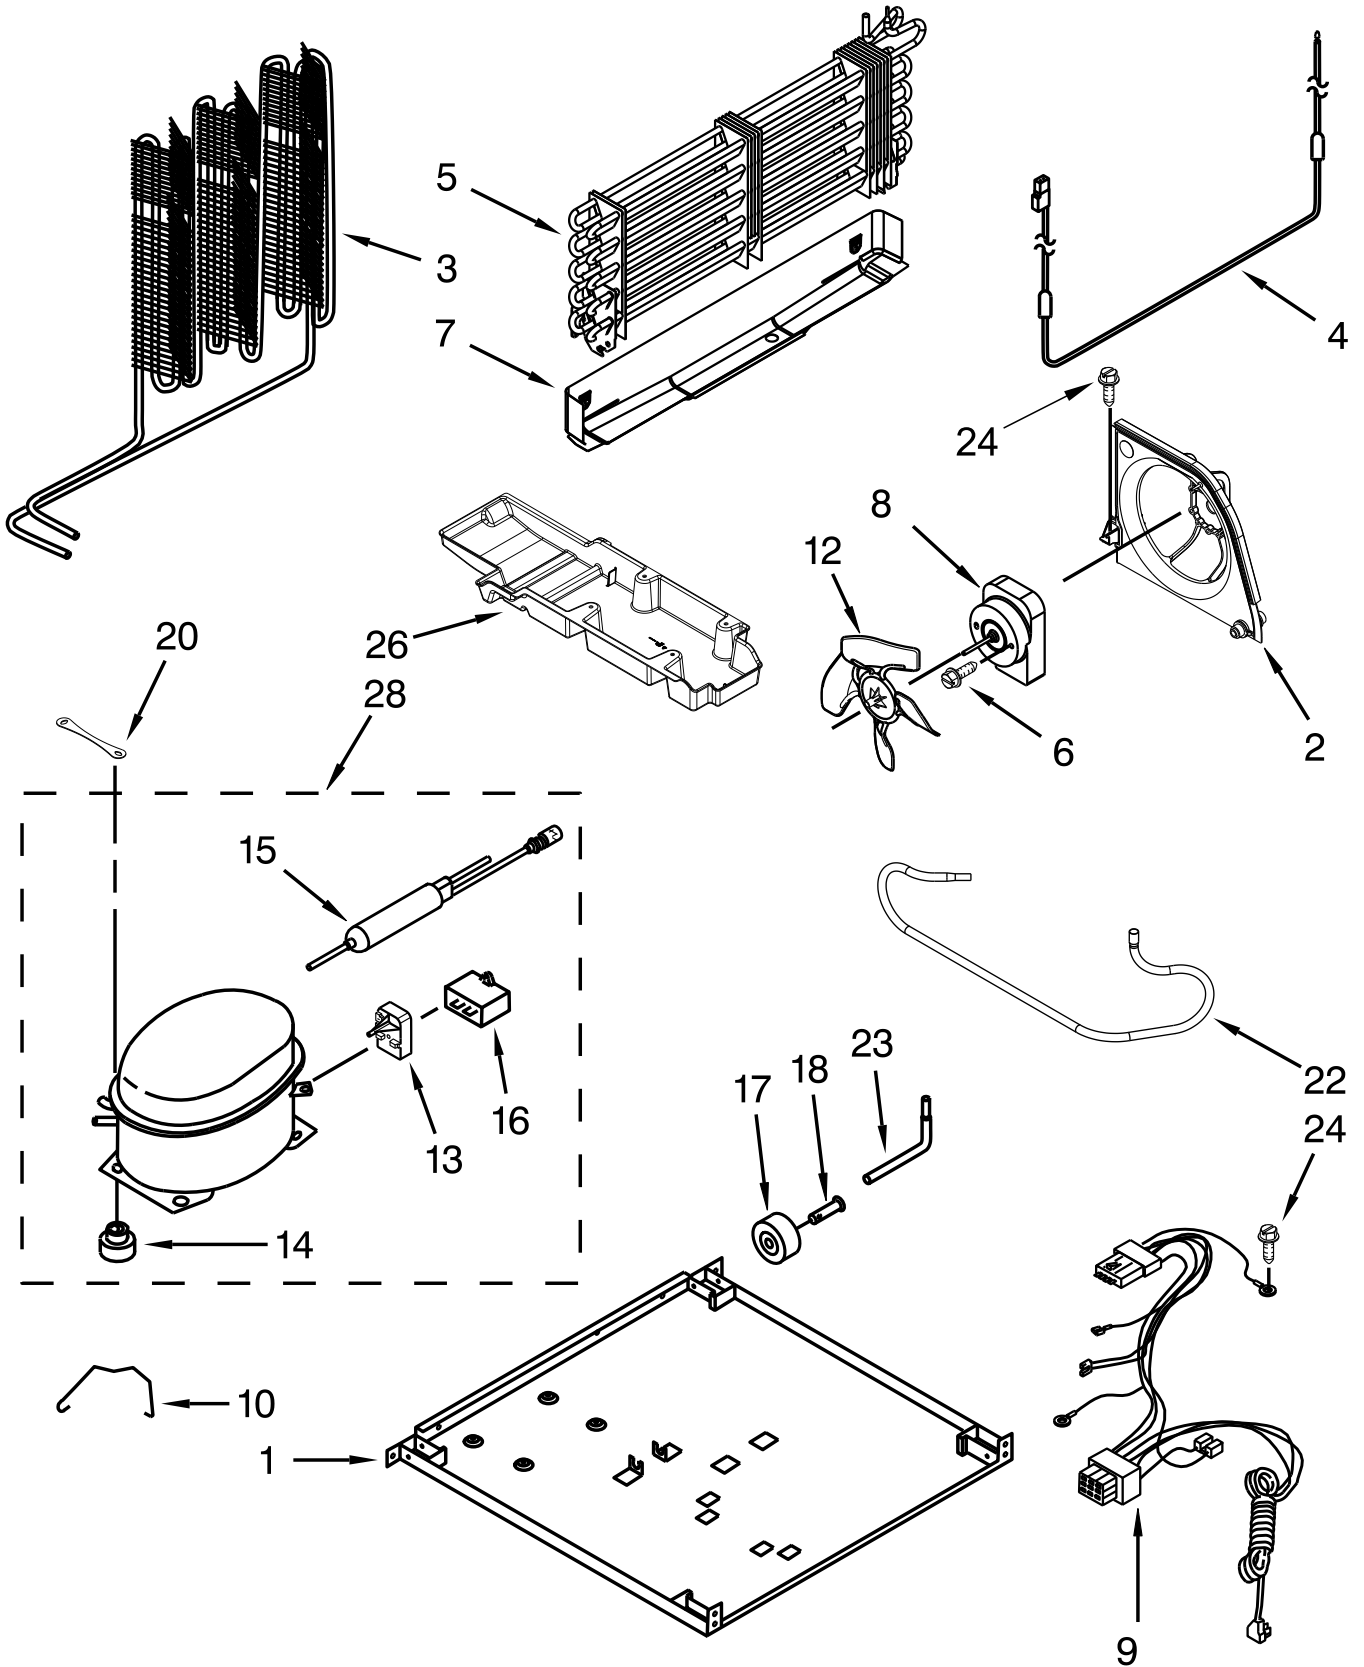

UNIT PARTS

UNIT PARTS

<u>Illus.</u> <u>No.</u>	<u>Part No.</u>	<u>Description</u>
1	W10300116	Plate, Unit Mounting
2	2315541	Baffle, Air
3	W10342567	Condenser
4	W10316428	Heater, Defrost
5	W10314205	Evaporator Assembly
6	8533961	Screw
7	W10314195	Shield, Heat
8	2188874	Motor, Condenser
9	W10315318	Wire Assembly, Unit
10	W10174383	Bale Strap
12	W10139483	Blade, Fan
13	W10194431	Start Device, Combination (Start Relay and Overload)

<u>Illus.</u> <u>No.</u>	<u>Part No.</u>	<u>Description</u>
14		Grommet
	10835903	Production
15	W10143759	Drier
16	2264017	Capacitor
17	2150304	Roller
18	2221797	Axle, Rivet
20	W10236396	Strap, Compressor
22	W10319864	Tube, Suction
23	2212848	Tube, Process
24	488500	Screw
26	W10466213	Drain Tray

<u>Illus.</u> <u>No.</u>	<u>Part No.</u>	<u>Description</u>
28	W10187125	Compressor
		Following Parts Not Illustrated
	978025	Valve, Access
	978026	Valve, Access
	978027	Valve, Access
	978028	Valve, Access
	978029	Valve, Access
	978030	Valve, Access
	876764	Valve, Access
		REFRIGERANT CHARGE 4.25 Oz. (R-134A)