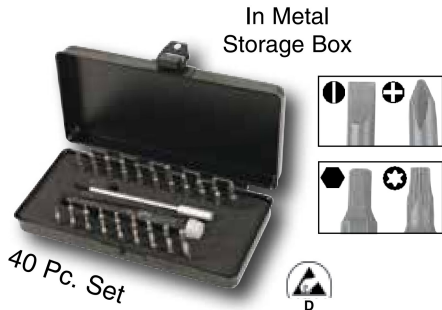

Wiha SYSTEM 4 Micro Bits & Compact Bit Sets

75996 SYSTEM 4 Interchangeable Bit Set, 40 Pcs. Includes Wiha precision handle, bit extension & 38 interchangeable bits.

Item	SYSTEM 4
No.	Combination Bit Set
75996	Set with ESD Safe Precision Handle
Set includes the following bits:	
†	Slotted: 0.8, 1.2, 1.5, 1.8, 2.0, 2.5, 3.0, 3.5, 4.0mm
+	Phillips: 000, 00, 0, 1
*	TORX®: T3, T4, T5, T6, T7, T8, T9, T10, T15
⬠	Hex Metric: 1.3, 1.5, 2.0, 2.5, 3.0, 4.0mm
⬠	Hex Inch: .028, .035, .050, 1/16, 5/64, 3/32, 7/64, 1/8, 9/64, 5/32"
○	100mm Bit Extension
↔	lbs. 1.04

75994 SYSTEM 4 Slotted/Phillips/Hex Metric/TORX® Precision Interchangeable Bit Set, 27 Pcs. In Compact Fold Out Box. Set includes Wiha precision handle, bit extension & 25 Wiha interchangeable bits.

Item	SYSTEM 4
No.	Combination Bit Set
75994	Set with ESD Safe Precision Handle
Set includes the following bits:	
†	Slotted: 1.5, 2.0, 3.0, 4.0mm
+	Phillips: 000, 00, 0, 1
*	TORX®: T3, T4, T5, T6, T7, T8, T9, T10, T15
⬠	Hex Metric: .7, .9, 1.3, 1.5, 2.0, 2.5, 3.0, 4.0mm
○	100mm Bit Extension
↔	lbs. .64

75995 SYS 4 Precision Interchangeable Bit Set, 26 Pcs. In Compact Fold Out Box Sets includes Wiha precision handle, bit extension & 24 Wiha interchangeable bits.

Item	SYSTEM 4 Micro Bit Set
No.	Set with ESD Safe Precision Handle
75995	and the following bits:
*	TORX®: T1, T2, T3, T4, T5, T6, T7, T8, T9, T10
⬠	Pentalobe: PL1, PL2, PL3, PL4, PL5, PL6
†	Slotted: 1.5, 2.0, 2.5, 3.0mm
+	Phillips: #000, 00, 0, 1
○	100mm Bit Extension
↔	lbs. .54

75999 SYSTEM 4 Slotted, Phillips, Hex Inch & Metric Precision Interchangeable Bit Set, 26Pc. Wiha precision handle, bit extension & 24 interchangeable bits.

Item No.	Combination Bit Set
75999	Set with Standard Precision Handle
Set includes the following bits:	
†	Slotted: 1.5, 2.0, 3.0, 4.0mm
+	Phillips: 000, 00, 0, 1
⬠	Hex Metric: .7, .9, 1.3, 1.5, 2.0, 2.5, 3.0, 4.0mm
⬠	Hex Inch: .050, 1/16, 5/64, 3/32, 7/64, 1/8, 9/64, 5/32"
○	100mm Bit Extension
↔	lbs. .64