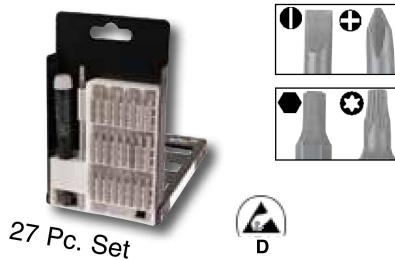

Wiha SYSTEM 4 Micro Bits & Compact Bit Sets

75996 SYSTEM 4 Interchangeable Bit Set, 40 Pcs. Includes Wiha precision handle, bit extension & 38 interchangeable bits.

Item	SYSTEM 4
No.	Combination Bit Set
75996	Set with ESD Safe Precision Handle
Set includes the following bits:	
†	Slotted: 0.8, 1.2, 1.5, 1.8, 2.0, 2.5, 3.0, 3.5, 4.0mm
+	Phillips: 000, 00, 0, 1
*	TORX®: T3, T4, T5, T6, T7, T8, T9, T10, T15
⬠	Hex Metric: 1.3, 1.5, 2.0, 2.5, 3.0, 4.0mm
⬠	Hex Inch: .028, .035, .050, 1/16, 5/64, 3/32, 7/64, 1/8, 9/64, 5/32"
○	100mm Bit Extension
↔	lbs. 1.04

75994 SYSTEM 4 Slotted/Phillips/Hex Metric/TORX® Precision Interchangeable Bit Set, 27 Pcs. In Compact Fold Out Box. Set includes Wiha precision handle, bit extension & 25 Wiha interchangeable bits.

Item	SYSTEM 4
No.	Combination Bit Set
75994	Set with ESD Safe Precision Handle
Set includes the following bits:	
†	Slotted: 1.5, 2.0, 3.0, 4.0mm
+	Phillips: 000, 00, 0, 1
*	TORX®: T3, T4, T5, T6, T7, T8, T9, T10, T15
⬠	Hex Metric: .7, .9, 1.3, 1.5, 2.0, 2.5, 3.0, 4.0mm
○	100mm Bit Extension
↔	lbs. .64

75995 SYS 4 Precision Interchangeable Bit Set, 26 Pcs. In Compact Fold Out Box Sets includes Wiha precision handle, bit extension & 24 Wiha interchangeable bits.

Item	SYSTEM 4 Micro Bit Set
No.	Set with ESD Safe Precision Handle
75995	and the following bits:
*	TORX®: T1, T2, T3, T4, T5, T6, T7, T8, T9, T10
⬠	Pentalobe: PL1, PL2, PL3, PL4, PL5, PL6
†	Slotted: 1.5, 2.0, 2.5, 3.0mm
+	Phillips: #000, 00, 0, 1
○	100mm Bit Extension
↔	lbs. .54

75999 SYSTEM 4 Slotted, Phillips, Hex Inch & Metric Precision Interchangeable Bit Set, 26Pc. Wiha precision handle, bit extension & 24 interchangeable bits.

Item No.	Combination Bit Set
75999	Set with Standard Precision Handle
Set includes the following bits:	
†	Slotted: 1.5, 2.0, 3.0, 4.0mm
+	Phillips: 000, 00, 0, 1
⬠	Hex Metric: .7, .9, 1.3, 1.5, 2.0, 2.5, 3.0, 4.0mm
⬠	Hex Inch: .050, 1/16, 5/64, 3/32, 7/64, 1/8, 9/64, 5/32"
○	100mm Bit Extension
↔	lbs. .64