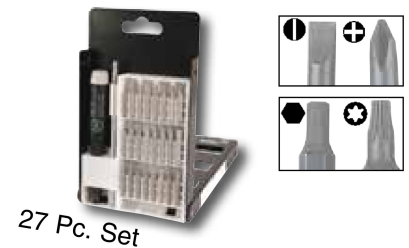

75994 SYSTEM 4 Slotted/Phillips/Hex Metric/TORX® Precision Interchangeable Bit Set, 27 Pcs. In Compact Fold Out Box. Set includes Wiha precision handle, bit extension & 25 Wiha interchangeable bits.

Item	SYSTEM 4
No.	Combination Bit Set
75994	Set with ESD Safe Precision Handle
Set includes the following bits:	
†	Slotted: 1.5, 2.0, 3.0, 4.0mm
+	Phillips: 000, 00, 0, 1
*	TORX®: T3, T4, T5, T6, T7, T8, T9, T10, T15
⬠	Hex Metric: .7, .9, 1.3, 1.5, 2.0, 2.5, 3.0, 4.0mm
○	100mm Bit Extension
↔	lbs. .64

75995 SYS 4 Precision Interchangeable Bit Set, 26 Pcs. In Compact Fold Out Box Sets includes Wiha precision handle, bit extension & 24 Wiha interchangeable bits.

Item	SYSTEM 4 Micro Bit Set
No.	Set with ESD Safe Precision Handle
75995	and the following bits:
*	TORX®: T1, T2, T3, T4, T5, T6, T7, T8, T9, T10
⬠	Pentalobe: PL1, PL2, PL3, PL4, PL5, PL6
†	Slotted: 1.5, 2.0, 2.5, 3.0mm
+	Phillips: #000, 00, 0, 1
○	100mm Bit Extension
↔	lbs. .54

75999 SYSTEM 4 Slotted, Phillips, Hex Inch & Metric Precision Interchangeable Bit Set, 26Pc. Wiha precision handle, bit extension & 24 interchangeable bits.

Item No.	Combination Bit Set
75999	Set with Standard Precision Handle
Set includes the following bits:	
†	Slotted: 1.5, 2.0, 3.0, 4.0mm
+	Phillips: 000, 00, 0, 1
⬠	Hex Metric: .7, .9, 1.3, 1.5, 2.0, 2.5, 3.0, 4.0mm
⬠	Hex Inch: .050, 1/16, 5/64, 3/32, 7/64, 1/8, 9/64, 5/32"
○	100mm Bit Extension
↔	lbs. .64

75395 SYS 4 Hex Inch & Metric Precision Interchangeable Bit Set, 18 Pcs. In Compact Fold Out Box. Wiha precision handle, bit extension and 16 Wiha interchangeable bits.

Item No.	Combination Bit Set
75395	Set with Standard Precision Handle
Includes the following bits:	
⬠	Hex Metric: .7, .9, 1.3, 1.5, 2.0, 2.5, 3.0, 4.0mm
⬠	Hex Inch: .050, 1/16, 5/64, 3/32, 7/64, 1/8, 9/64, 5/32"
○	100mm Bit Extension
↔	lbs. .58