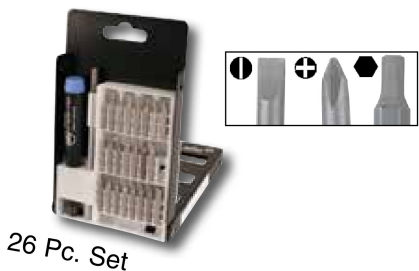

Wiha SYSTEM 4 Micro Bits & Compact Bit Sets

75996 SYSTEM 4 Interchangeable Bit Set, 40 Pcs. Includes Wiha precision handle, bit extension & 38 interchangeable bits.

Item	SYSTEM 4
No.	Combination Bit Set
75996	Set with ESD Safe Precision Handle
Set includes the following bits:	
†	Slotted: 0.8, 1.2, 1.5, 1.8, 2.0, 2.5, 3.0, 3.5, 4.0mm
+	Phillips: 000, 00, 0, 1
*	TORX®: T3, T4, T5, T6, T7, T8, T9, T10, T15
⬠	Hex Metric: 1.3, 1.5, 2.0, 2.5, 3.0, 4.0mm
⬠	Hex Inch: .028, .035, .050, 1/16, 5/64, 3/32, 7/64, 1/8, 9/64, 5/32"
○	100mm Bit Extension
↔	lbs. 1.04

75994 SYSTEM 4 Slotted/Phillips/Hex Metric/TORX® Precision Interchangeable Bit Set, 27 Pcs. In Compact Fold Out Box. Set includes Wiha precision handle, bit extension & 25 Wiha interchangeable bits.

Item	SYSTEM 4
No.	Combination Bit Set
75994	Set with ESD Safe Precision Handle
Set includes the following bits:	
†	Slotted: 1.5, 2.0, 3.0, 4.0mm
+	Phillips: 000, 00, 0, 1
*	TORX®: T3, T4, T5, T6, T7, T8, T9, T10, T15
⬠	Hex Metric: .7, .9, 1.3, 1.5, 2.0, 2.5, 3.0, 4.0mm
○	100mm Bit Extension
↔	lbs. .64

75995 SYS 4 Precision Interchangeable Bit Set, 26 Pcs. In Compact Fold Out Box Sets includes Wiha precision handle, bit extension & 24 Wiha interchangeable bits.

Item	SYSTEM 4 Micro Bit Set
No.	Set with ESD Safe Precision Handle
75995	and the following bits:
*	TORX®: T1, T2, T3, T4, T5, T6, T7, T8, T9, T10
⬠	Pentalobe: PL1, PL2, PL3, PL4, PL5, PL6
†	Slotted: 1.5, 2.0, 2.5, 3.0mm
+	Phillips: #000, 00, 0, 1
○	100mm Bit Extension
↔	lbs. .54

75999 SYSTEM 4 Slotted, Phillips, Hex Inch & Metric Precision Interchangeable Bit Set, 26Pc. Wiha precision handle, bit extension & 24 interchangeable bits.

Item No.	Combination Bit Set
75999	Set with Standard Precision Handle
Set includes the following bits:	
†	Slotted: 1.5, 2.0, 3.0, 4.0mm
+	Phillips: 000, 00, 0, 1
⬠	Hex Metric: .7, .9, 1.3, 1.5, 2.0, 2.5, 3.0, 4.0mm
⬠	Hex Inch: .050, 1/16, 5/64, 3/32, 7/64, 1/8, 9/64, 5/32"
○	100mm Bit Extension
↔	lbs. .64