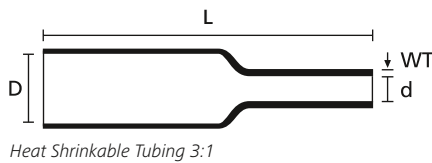

#### TREDUX thin wall

TREDUX thin wall heat shrink tubing is used for general electrical insulation and mechanical protection of cables and wires.

#### Features and Benefits

- Thin walled, flexible, cross-linked polyolefin tubing
- 1m shrink tubing lengths delivered in handy display carton
- 9 sizes from 1.5 mm to 101.6 mm
- Colours: black and yellow/green

**More colours on request. Please contact us!**

One Step to the Web!

TREDUX shrinks a maximum of 3:1.

<b>MATERIAL</b>	Polyolefin, cross-linked (PO-X)	
<b>Shrink Ratio</b>	2:1	3:1
<b>Operating Temperature</b>	-55 °C to +135 °C	
<b>Minimum Shrink Temperature</b>	+100 °C	
<b>Longitudinal change after shrinkage</b>	+/-5 % max.	
<b>Dielectric Strength</b>	20 kV/mm according to ASTM D 150	
<b>Flammability</b>	UL224 VW-1	
<b>Specifications</b>	CSA, SAE - AMS - DTL-23053/5 Class 1 and 3, SAE - AMS - DTL-23053/5 Class 2 (clear), UL224 125 °C 600V VW-1	

TYPE	Supplied Ø D min.	Recov. Ø d max.	Wall (WT)	Length (L)	Pack Cont.	Colour	Shrink Ratio	Article-No.
TREDUX-1.5/0.5	1.5	0.5	0.50	1.0 m	20 pcs.	Black (BK)	3:1	319-00150
	1.5	0.5	0.50	1.0 m	20 pcs.	Green-Yellow (GNYE)	3:1	319-00157
TREDUX-3/1	3.0	1.0	0.60	1.0 m	20 pcs.	Black (BK)	3:1	319-00300
	3.0	1.0	0.60	1.0 m	20 pcs.	Green-Yellow (GNYE)	3:1	319-00307
TREDUX-6/2	6.0	2.0	0.70	1.0 m	15 pcs.	Black (BK)	3:1	319-00600
	6.0	2.0	0.70	1.0 m	15 pcs.	Green-Yellow (GNYE)	3:1	319-00607
TREDUX-12/4	12.0	4.0	0.85	1.0 m	10 pcs.	Black (BK)	3:1	319-01200
	12.0	4.0	0.85	1.0 m	10 pcs.	Green-Yellow (GNYE)	3:1	319-01207
TREDUX-24/8	24.0	8.0	1.20	1.0 m	5 pcs.	Black (BK)	3:1	319-02400
	24.0	8.0	1.20	1.0 m	5 pcs.	Green-Yellow (GNYE)	3:1	319-02407
TREDUX-38.1/19.1	38.1	19.1	1.02	1.0 m	6 pcs.	Black (BK)	2:1	319-03800
	38.1	19.1	1.02	1.0 m	6 pcs.	Green-Yellow (GNYE)	2:1	319-03807
TREDUX-50.8/25.4	50.8	25.4	1.14	1.0 m	6 pcs.	Black (BK)	2:1	319-05100
TREDUX-76.2/38.1	76.2	38.1	1.27	1.0 m	3 pcs.	Black (BK)	2:1	319-07600
TREDUX-101.6/50.8	101.6	50.8	1.40	1.0 m	2 pcs.	Black (BK)	2:1	319-10200