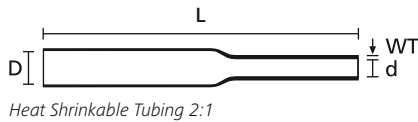

#### TREDUX thin wall

TREDUX thin wall heat shrink tubing is used for general electrical insulation and mechanical protection of cables and wires.

#### Features and Benefits

- Thin walled, flexible, cross-linked polyolefin tubing
- 1m shrink tubing lengths delivered in handy display carton
- 9 sizes from 1.5 mm to 101.6 mm
- Colours: black and yellow/green

**More colours on request. Please contact us!**

One Step to the Web!

TREDUX shrinks a maximum of 3:1.

<b>MATERIAL</b>	Polyolefin, cross-linked (PO-X)	
<b>Shrink Ratio</b>	2:1	3:1
<b>Operating Temperature</b>	-55 °C to +135 °C	
<b>Minimum Shrink Temperature</b>	+100 °C	
<b>Longitudinal change after shrinkage</b>	+/-5 % max.	
<b>Dielectric Strength</b>	20 kV/mm according to ASTM D 150	
<b>Flammability</b>	UL224 VW-1	
<b>Specifications</b>	CSA, SAE - AMS - DTL-23053/5 Class 1 and 3, SAE - AMS - DTL-23053/5 Class 2 (clear), UL224 125 °C 600V VW-1	