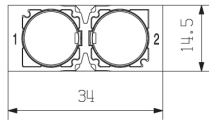

Data sheet

**ModuPlug
HDC MBUS 2 FC**

Weidmüller Interface GmbH & Co. KG
Klingenbergstraße 16
D-32758 Detmold
Germany
Fon: +49 5231 14-0
Fax: +49 5231 14-292083
www.weidmueller.com

Drawings