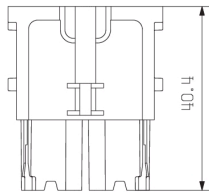

Data sheet

**ModuPlug
HDC MBUS 2 FC**

Weidmüller Interface GmbH & Co. KG
Klingenbergstraße 16
D-32758 Detmold
Germany
Fon: +49 5231 14-0
Fax: +49 5231 14-292083
www.weidmueller.com

Drawings