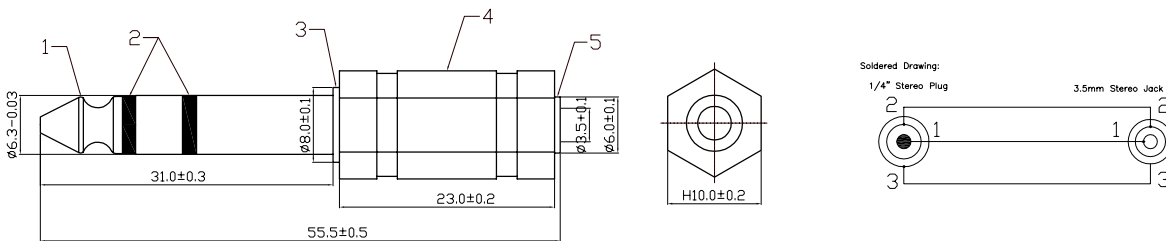

## Specifications

Adaptor Type : Straight Adaptor  
 Connector Type A : 6.35mm Stereo Plug  
 Connector Type B : 3.5mm Stereo Jack  
 Connector Colour : Black

## Diagram

Dimensions : Millimetres