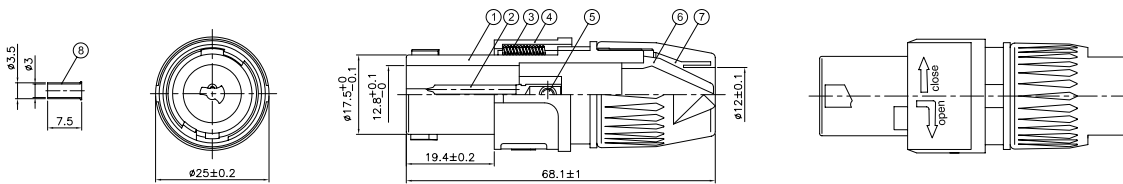

Straight 2P Cable Mount Speaker Socket

Specifications

Gender	: Socket
No. of Poles	: 2P
Contact Termination	: Screw
Mounting Type	: Cable
External Diameter	: 25mm
Cap Colour	: Blue
Body Colour	: Black

Diagram

Dimensions : Millimetres

Material Specifications

No.	Description	Material	Plating
1	Body	PA	Black
2	Pin	Brass (H59-1)	Nickel
3	Spring	Carbon Steel (70#)	-
4	Shell	PA	Grey
5	Screw	Steel (Q235)	Blackening
6	Clamp	PA	White
7	CAP	PA	Blue
8	Sleeve	Brass (H62)	Gold

Part Number Table

Description	Part Number
Straight 2P Cable Mount Speaker Socket, PA, Black/Blue	PS000210

Important Notice : This data sheet and its contents (the "Information") belong to the members of the Premier Farnell group of companies (the "Group") or are licensed to it. No licence is granted for the use of it other than for information purposes in connection with the products to which it relates. No licence of any intellectual property rights is granted. The Information is subject to change without notice and replaces all data sheets previously supplied. The Information supplied is believed to be accurate but the Group assumes no responsibility for its accuracy or completeness, any error in or omission from it or for any use made of it. Users of this data sheet should check for themselves the Information and the suitability of the products for their purpose and not make any assumptions based on information included or omitted. Liability for loss or damage resulting from any reliance on the Information or use of it (including liability resulting from negligence or where the Group was aware of the possibility of such loss or damage arising) is excluded. This will not operate to limit or restrict the Group's liability for death or personal injury resulting from its negligence. pro-SIGNAL is the registered trademark of the Group. © Premier Farnell Limited 2016.