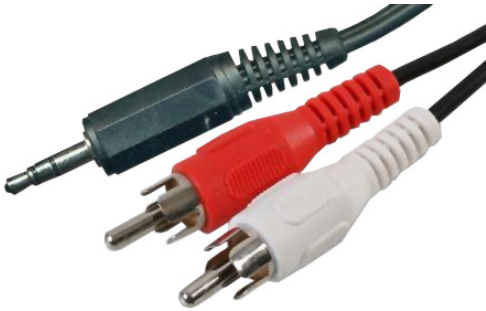

# 3.5mm Stereo Plug-to-Two RCA Plugs Y-Cable Assembly

pro-SIGNAL

## Diagram

Soldered Drawing:

Cable Word: OFC HI-FI AUDIO CABLE

Dimensions : Millimetres

## Part Number Table

Description	Part Number
3.5mm Stereo Plug-to-Two RCA Plugs Y-Cable Assembly, Length 1m (3.28 ft.)	PSG02698

**Important Notice :** This data sheet and its contents (the "Information") belong to the members of the Premier Farnell group of companies (the "Group") or are licensed to it. No licence is granted for the use of it other than for information purposes in connection with the products to which it relates. No licence of any intellectual property rights is granted. The Information is subject to change without notice and replaces all data sheets previously supplied. The Information supplied is believed to be accurate but the Group assumes no responsibility for its accuracy or completeness, any error in or omission from it or for any use made of it. Users of this data sheet should check for themselves the Information and the suitability of the products for their purpose and not make any assumptions based on information included or omitted. Liability for loss or damage resulting from any reliance on the Information or use of it (including liability resulting from negligence or where the Group was aware of the possibility of such loss or damage arising) is excluded. This will not operate to limit or restrict the Group's liability for death or personal injury resulting from its negligence. pro-SIGNAL is the registered trademark of the Group. © Premier Farnell Limited 2016.