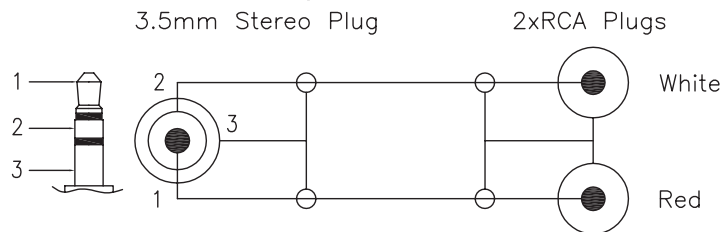

# 3.5mm Stereo Plug-to-Two RCA Plugs Y-Cable Assembly

pro-SIGNAL

## Diagram

Soldered Drawing:

Cable Word: OFC HI-FI AUDIO CABLE

Dimensions : Millimetres

## Part Number Table

Description	Part Number
3.5mm Stereo Plug-to-Two RCA Plugs Y-Cable Assembly, Length 1m (3.28 ft.)	PSG02698

**Important Notice :** This data sheet and its contents (the "Information") belong to the members of the Premier Farnell group of companies (the "Group") or are licensed to it. No licence is granted for the use of it other than for information purposes in connection with the products to which it relates. No licence of any intellectual property rights is granted. The Information is subject to change without notice and replaces all data sheets previously supplied. The Information supplied is believed to be accurate but the Group assumes no responsibility for its accuracy or completeness, any error in or omission from it or for any use made of it. Users of this data sheet should check for themselves the Information and the suitability of the products for their purpose and not make any assumptions based on information included or omitted. Liability for loss or damage resulting from any reliance on the Information or use of it (including liability resulting from negligence or where the Group was aware of the possibility of such loss or damage arising) is excluded. This will not operate to limit or restrict the Group's liability for death or personal injury resulting from its negligence. pro-SIGNAL is the registered trademark of the Group. © Premier Farnell Limited 2016.