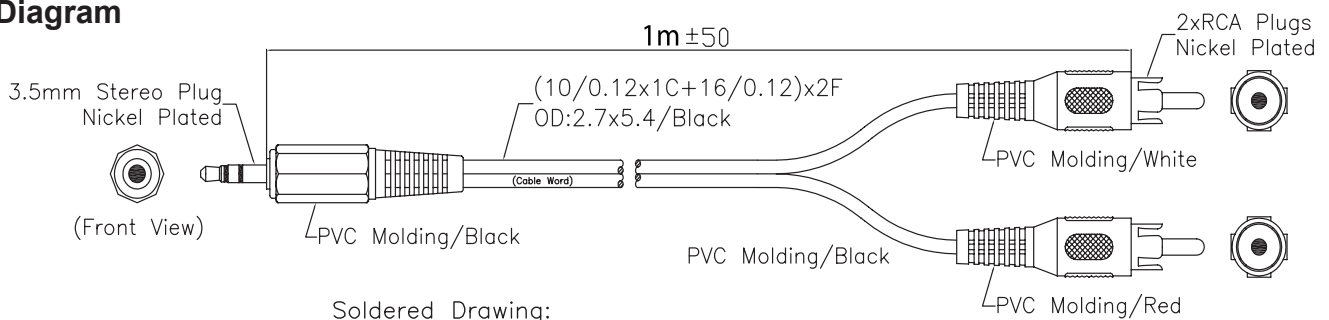

# 3.5mm Stereo Plug-to-Two RCA Plugs Y-Cable Assembly

pro-SIGNAL

## Diagram

Soldered Drawing:

Cable Word: OFC HI-FI AUDIO CABLE

Dimensions : Millimetres

## Part Number Table

Description	Part Number
3.5mm Stereo Plug-to-Two RCA Plugs Y-Cable Assembly, Length 1m (3.28 ft.)	PSG02698

**Important Notice :** This data sheet and its contents (the "Information") belong to the members of the Premier Farnell group of companies (the "Group") or are licensed to it. No licence is granted for the use of it other than for information purposes in connection with the products to which it relates. No licence of any intellectual property rights is granted. The Information is subject to change without notice and replaces all data sheets previously supplied. The Information supplied is believed to be accurate but the Group assumes no responsibility for its accuracy or completeness, any error in or omission from it or for any use made of it. Users of this data sheet should check for themselves the Information and the suitability of the products for their purpose and not make any assumptions based on information included or omitted. Liability for loss or damage resulting from any reliance on the Information or use of it (including liability resulting from negligence or where the Group was aware of the possibility of such loss or damage arising) is excluded. This will not operate to limit or restrict the Group's liability for death or personal injury resulting from its negligence. pro-SIGNAL is the registered trademark of the Group. © Premier Farnell Limited 2016.