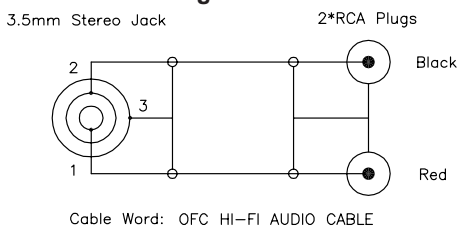

3.5mm Stereo Jack-to-Two RCA Plugs Y-Cable Assembly

pro-SIGNAL

Specifications

Connector Type A : 3.5mm Stereo Jack
 Connector Type B : RCA Plugs × 2
 Cable Length : 1.8m (6 ft.)
 Jacket Colour : Black

Diagram

Soldered Drawing

Dimensions : Millimetres

Part Number Table

Description	Part Number
3.5mm Stereo Jack-to-Two RCA Plugs Y-Cable Assembly, 1.8m, Black	PSG03484

Important Notice : This data sheet and its contents (the "Information") belong to the members of the Premier Farnell group of companies (the "Group") or are licensed to it. No licence is granted for the use of it other than for information purposes in connection with the products to which it relates. No licence of any intellectual property rights is granted. The Information is subject to change without notice and replaces all data sheets previously supplied. The Information supplied is believed to be accurate but the Group assumes no responsibility for its accuracy or completeness, any error in or omission from it or for any use made of it. Users of this data sheet should check for themselves the Information and the suitability of the products for their purpose and not make any assumptions based on information included or omitted. Liability for loss or damage resulting from any reliance on the Information or use of it (including liability resulting from negligence or where the Group was aware of the possibility of such loss or damage arising) is excluded. This will not operate to limit or restrict the Group's liability for death or personal injury resulting from its negligence. pro-SIGNAL is the registered trademark of the Group. © Premier Farnell Limited 2016.