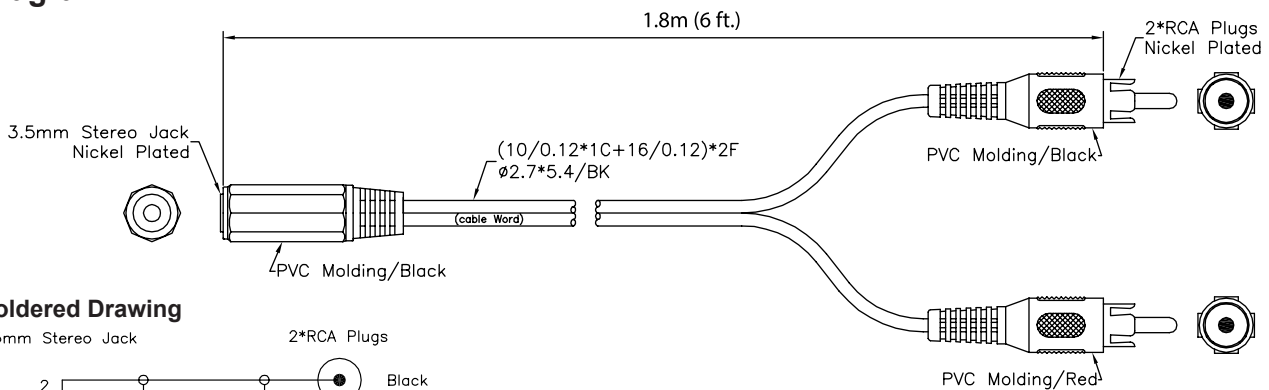

3.5mm Stereo Jack-to-Two RCA Plugs Y-Cable Assembly

pro-SIGNAL

Specifications

Connector Type A : 3.5mm Stereo Jack
 Connector Type B : RCA Plugs × 2
 Cable Length : 1.8m (6 ft.)
 Jacket Colour : Black

Diagram

Soldered Drawing

Dimensions : Millimetres

Part Number Table

Description	Part Number
3.5mm Stereo Jack-to-Two RCA Plugs Y-Cable Assembly, 1.8m, Black	PSG03484

Important Notice : This data sheet and its contents (the "Information") belong to the members of the Premier Farnell group of companies (the "Group") or are licensed to it. No licence is granted for the use of it other than for information purposes in connection with the products to which it relates. No licence of any intellectual property rights is granted. The Information is subject to change without notice and replaces all data sheets previously supplied. The Information supplied is believed to be accurate but the Group assumes no responsibility for its accuracy or completeness, any error in or omission from it or for any use made of it. Users of this data sheet should check for themselves the Information and the suitability of the products for their purpose and not make any assumptions based on information included or omitted. Liability for loss or damage resulting from any reliance on the Information or use of it (including liability resulting from negligence or where the Group was aware of the possibility of such loss or damage arising) is excluded. This will not operate to limit or restrict the Group's liability for death or personal injury resulting from its negligence. pro-SIGNAL is the registered trademark of the Group. © Premier Farnell Limited 2016.