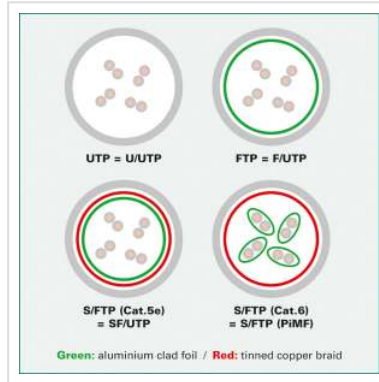

ROLINE S/FTP Patch Cord Cat.6A, solid, grey, 20.0 m

Product No.	21.15.0870
Manufacturer	ROLINE
Manufacturer No.	21.15.0870
EAN (single piece)	7611990124121

Patch cable for networking connections between devices

- Prepared double shielded Twisted Pair cable with screened RJ-45 connectors on both ends
- Durable due to moulded kink protection
- Suitable for PoE applications and multimedia applications where the extension is working over TP
- High quality plugs with gold plated contacts
- Contact settings 1:1, in accordance with the EIA/TIA 568 standard
- Construction: 4-pair solid copper wire, complete braid shielding, pairs shielded with aluminium clad polyester foil

Technical specifications

Manufacturer	ROLINE
Product group	Twisted Pair Cable
Product type	S/FTP Patchcord
Colour	grey
Length	20 m
Shield type	PiMF

Transfer quality	Cat6A / Class EA
Quantity of wires	8
Conductor type	Solid wire
Crossed	No
Cable LSOH	No
Side 1 Connector Type	RJ-45
Side 1 Connector Gender	Male
Side 2 Connector Type	RJ-45
Side 2 Connector Gender	Male
Connector Type RJ45	Standard