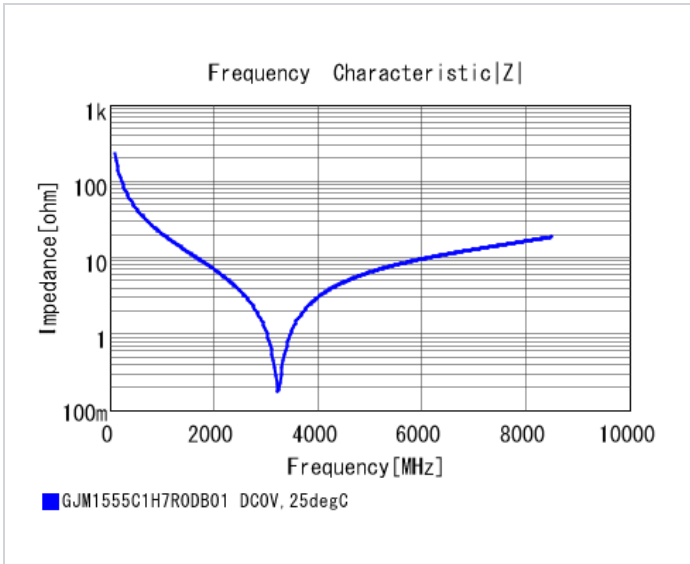

⚠ Attention

1.This datasheet is downloaded from the website of Murata Manufacturing Co., Ltd. Therefore, it's specifications are subject to change or our products in it may be discontinued without advance notice. Please check with our sales representatives or product engineers before ordering.

2.This datasheet has only typical specifications because there is no space for detailed specifications.

Therefore, please review our product specifications or consult the approval sheet for product specifications before ordering.