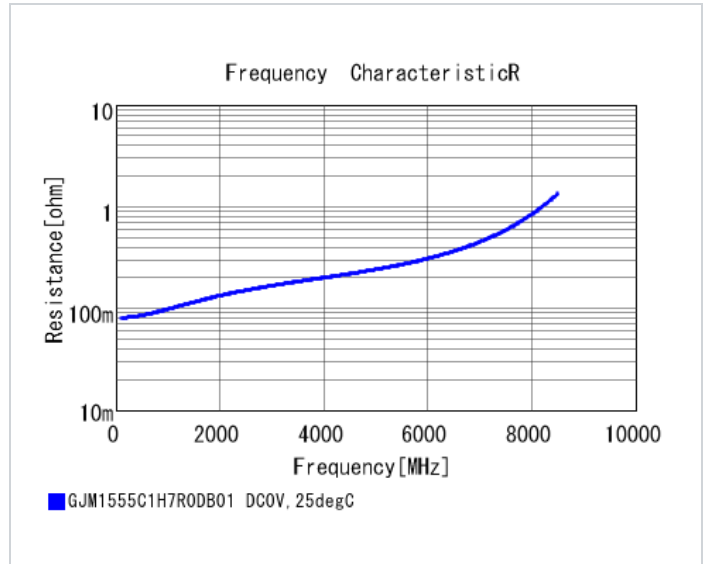

⚠ Attention

1.This datasheet is downloaded from the website of Murata Manufacturing Co., Ltd. Therefore, it's specifications are subject to change or our products in it may be discontinued without advance notice. Please check with our sales representatives or product engineers before ordering.

2.This datasheet has only typical specifications because there is no space for detailed specifications.

Therefore, please review our product specifications or consult the approval sheet for product specifications before ordering.