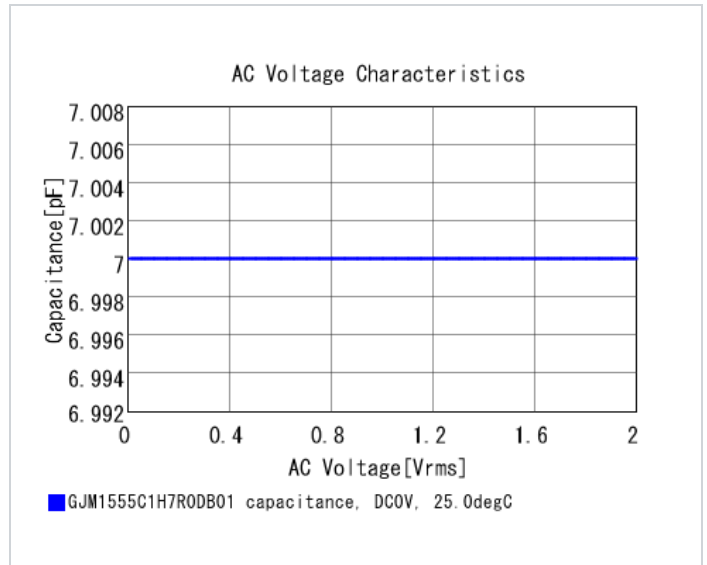

⚠ Attention

1.This datasheet is downloaded from the website of Murata Manufacturing Co., Ltd. Therefore, it's specifications are subject to change or our products in it may be discontinued without advance notice. Please check with our sales representatives or product engineers before ordering.

2.This datasheet has only typical specifications because there is no space for detailed specifications.

Therefore, please review our product specifications or consult the approval sheet for product specifications before ordering.