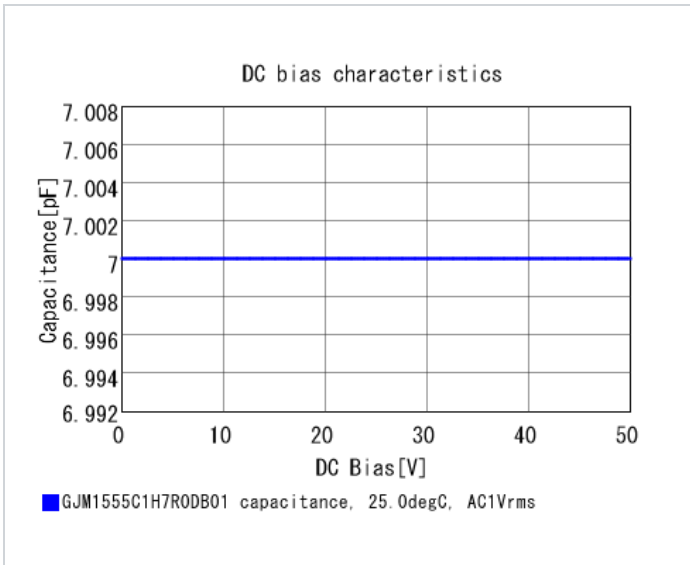

⚠ Attention

1.This datasheet is downloaded from the website of Murata Manufacturing Co., Ltd. Therefore, it's specifications are subject to change or our products in it may be discontinued without advance notice. Please check with our sales representatives or product engineers before ordering.

2.This datasheet has only typical specifications because there is no space for detailed specifications.

Therefore, please review our product specifications or consult the approval sheet for product specifications before ordering.