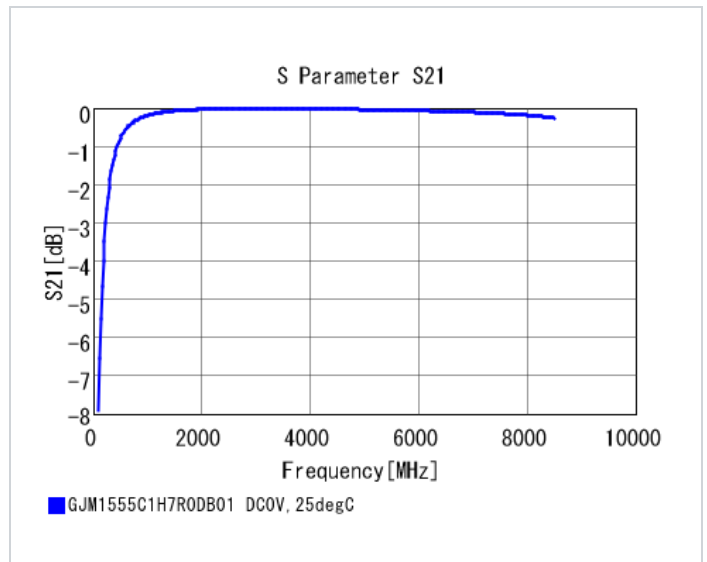

⚠ Attention

1.This datasheet is downloaded from the website of Murata Manufacturing Co., Ltd. Therefore, it's specifications are subject to change or our products in it may be discontinued without advance notice. Please check with our sales representatives or product engineers before ordering.

2.This datasheet has only typical specifications because there is no space for detailed specifications.

Therefore, please review our product specifications or consult the approval sheet for product specifications before ordering.