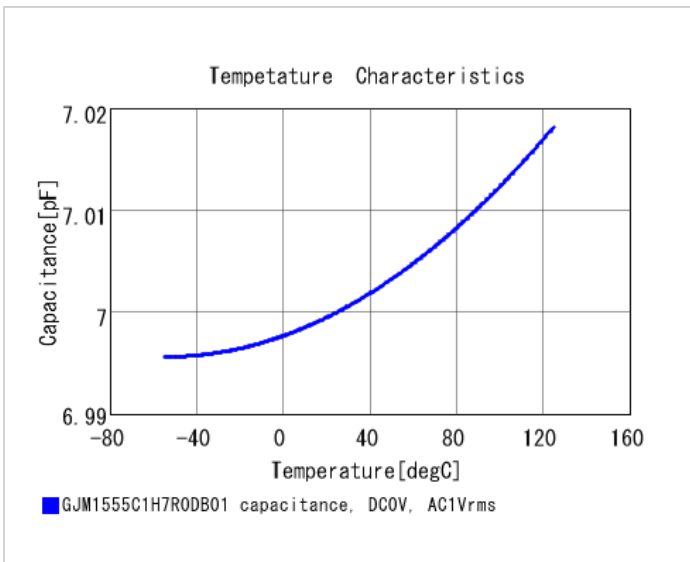

⚠ Attention

1.This datasheet is downloaded from the website of Murata Manufacturing Co., Ltd. Therefore, it's specifications are subject to change or our products in it may be discontinued without advance notice. Please check with our sales representatives or product engineers before ordering.

2.This datasheet has only typical specifications because there is no space for detailed specifications.

Therefore, please review our product specifications or consult the approval sheet for product specifications before ordering.