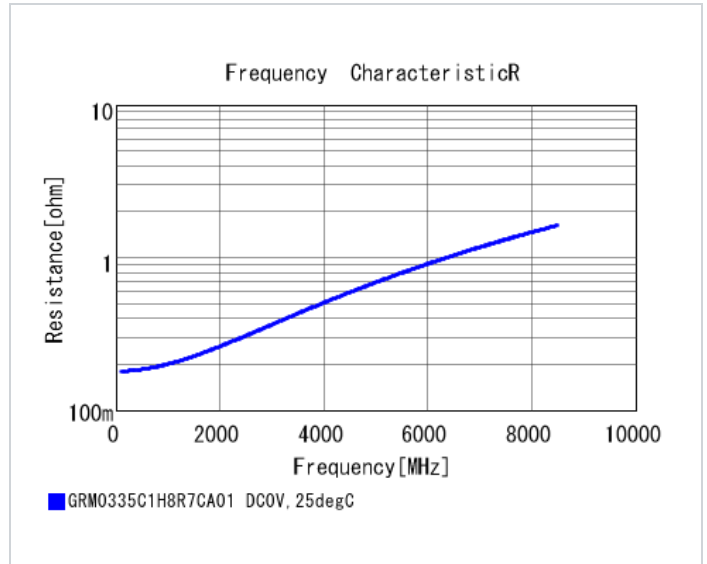

Attention

- 1.This datasheet is downloaded from the website of Murata Manufacturing Co., Ltd. Therefore, it's specifications are subject to change or our products in it may be discontinued without advance notice. Please check with our sales representatives or product engineers before ordering.
- 2.This datasheet has only typical specifications because there is no space for detailed specifications. Therefore, please review our product specifications or consult the approval sheet for product specifications before ordering.