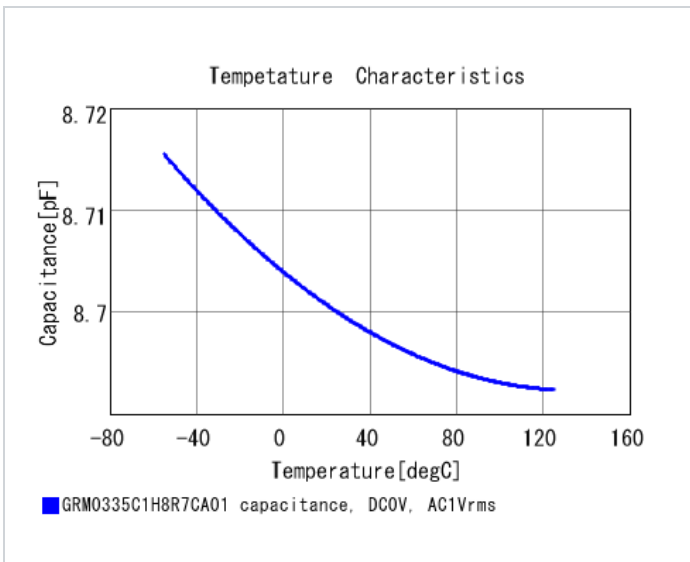

Attention

- 1.This datasheet is downloaded from the website of Murata Manufacturing Co., Ltd. Therefore, it's specifications are subject to change or our products in it may be discontinued without advance notice. Please check with our sales representatives or product engineers before ordering.
- 2.This datasheet has only typical specifications because there is no space for detailed specifications. Therefore, please review our product specifications or consult the approval sheet for product specifications before ordering.