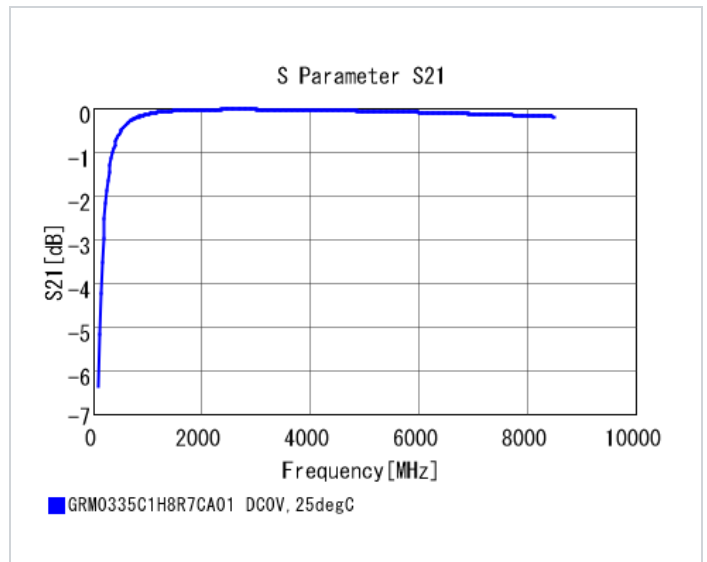

Attention

- 1.This datasheet is downloaded from the website of Murata Manufacturing Co., Ltd. Therefore, it's specifications are subject to change or our products in it may be discontinued without advance notice. Please check with our sales representatives or product engineers before ordering.
- 2.This datasheet has only typical specifications because there is no space for detailed specifications. Therefore, please review our product specifications or consult the approval sheet for product specifications before ordering.