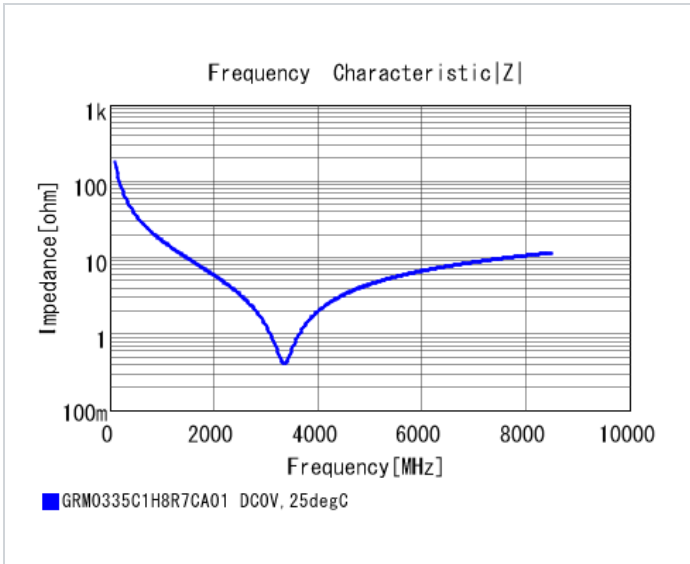

Attention

- 1.This datasheet is downloaded from the website of Murata Manufacturing Co., Ltd. Therefore, it's specifications are subject to change or our products in it may be discontinued without advance notice. Please check with our sales representatives or product engineers before ordering.
- 2.This datasheet has only typical specifications because there is no space for detailed specifications. Therefore, please review our product specifications or consult the approval sheet for product specifications before ordering.