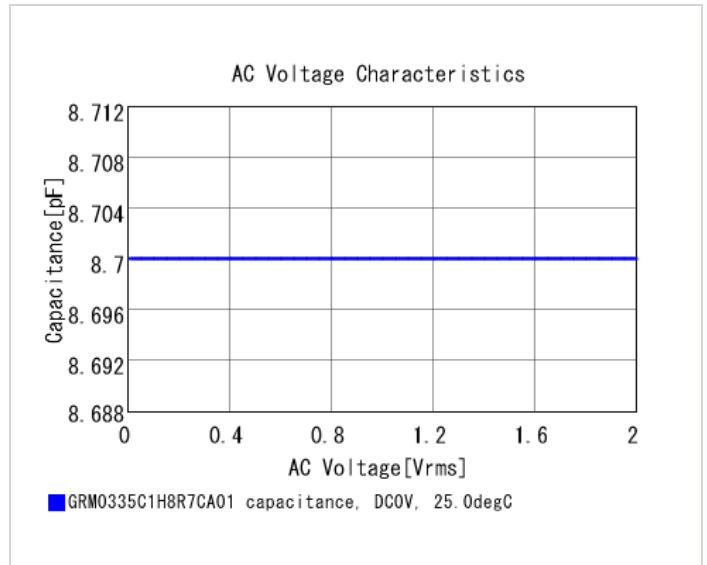

Attention

- 1.This datasheet is downloaded from the website of Murata Manufacturing Co., Ltd. Therefore, it's specifications are subject to change or our products in it may be discontinued without advance notice. Please check with our sales representatives or product engineers before ordering.
- 2.This datasheet has only typical specifications because there is no space for detailed specifications. Therefore, please review our product specifications or consult the approval sheet for product specifications before ordering.