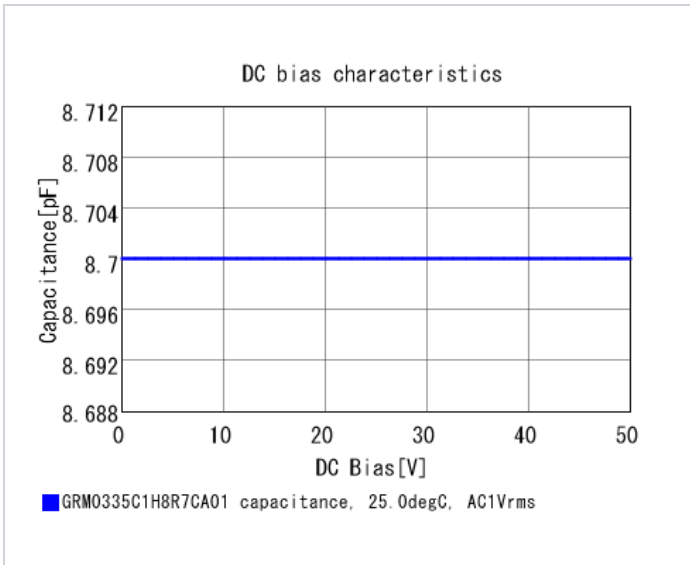

Attention

- 1.This datasheet is downloaded from the website of Murata Manufacturing Co., Ltd. Therefore, it's specifications are subject to change or our products in it may be discontinued without advance notice. Please check with our sales representatives or product engineers before ordering.
- 2.This datasheet has only typical specifications because there is no space for detailed specifications. Therefore, please review our product specifications or consult the approval sheet for product specifications before ordering.