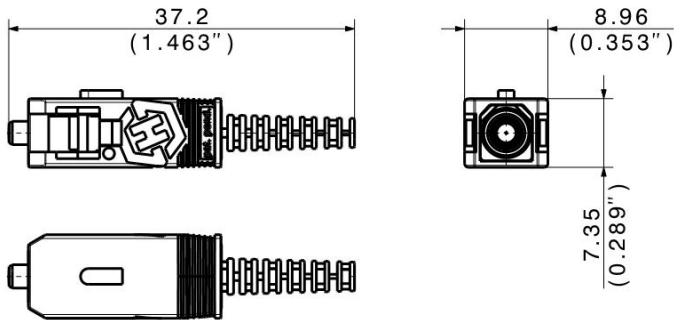

#### Connector left

Description	Values
Connector typ	SC pigtail
Polish	UPC
Color Housing	Black
Color Boot	Beige
Design connector acc. To	IEC 61754-4, TIA 604-3
Performance class H+S	0
Return Loss	>35dB
Durability	1000

## Technical Drawing