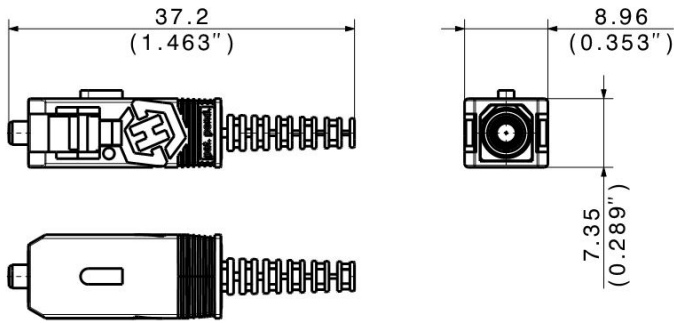

#### Connector left

Description	Values
Connector typ	SC pigtail
Polish	UPC
Color Housing	Black
Color Boot	Aqua
Design connector acc. To	IEC 61754-4, TIA 604-3
Performance class H+S	0
Return Loss	>35dB
Durability	1000

## Technical Drawing