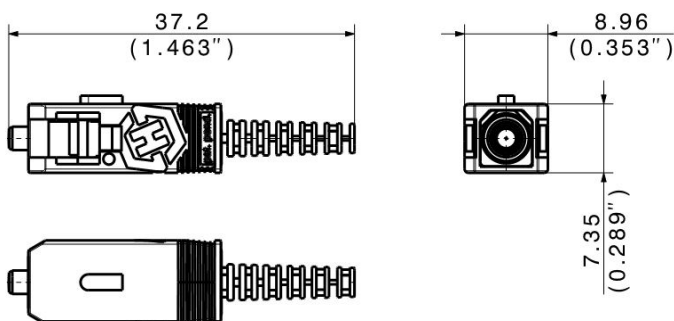

PS12_SCMS_0000_O409E_XX.X_M0

Description

12 pigtail set, SC-HQ BTW, MM, fiber 0.9mm_XX.X_fiber colour EN / IEC, OM4 BendOptimized

Features	Features
- Push-pull connector	
- One-piece design for easy and quick termination	
- High mechanical and thermal resistance according to Telcordia GR-326-CORE	

Technical Data

General Data

Description	Values
General Typ	SC pigtail
Operation temperature	up to °C
RoHS compliant 2001/65/EU	Yes
REACH compliant	Yes

Connector left

Description	Values
Connector typ	SC pigtail
Polish	UPC
Color Housing	Black
Color Boot	Heather violet
Design connector acc. To	IEC 61754-4, TIA 604-3
Performance class H+S	0
Return Loss	>35dB
Durability	1000

Cable

Description	Values
Cable typ	Semi-tight Tube
Fiber count	1
Fiber	1 x 0.9 mm
Fiber typ	G50/125-OM4 BendOptimized

Technical Drawing

PS12_SCMS_0000_O409E_XX.X_M0

Ordering information

Meter (m)	Item number	Description
-----------	-------------	-------------