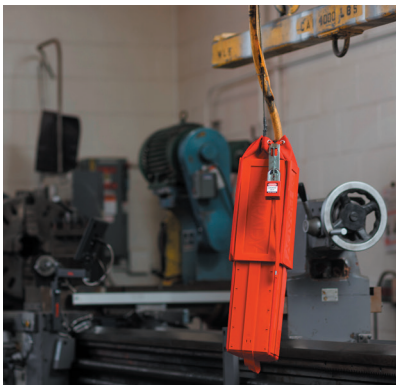

# Put This On to Keep Hands Off

## Brady Pendant Control Safety Cover

Have a mechanical hoist or overhead crane that's not in use? Keep it that way by controlling access to the buttons on your pendant control. Since all pendant controls are not created equal, the new Brady Pendant Control Safety Cover makes it easy to secure a variety of sizes. Plus, with its innovative rigid sides, multiple padlock options and easy-to-transport design, it's the ideal safety solution for keeping your team safe.

### ▶ The Brady Pendant Control Safety Cover features:

- **Rigid sides to prevent access:** The four sides are equipped with a unique hard-cover design to further prevent fingers from getting access to buttons.
- **Expandability to use on multiple-sized pendants:** Designed to fit pendants from 4 to 18 inches, it adjusts to the specific size you need — finally a one-size-fits-most option.
- **Collapsible design for easy transport and storage:** When not in use, you can easily flatten, store and take it wherever it's needed.
- **Room for four padlocks:** Since multiple people may require access, you can add up to four padlocks and give control to those who need it.