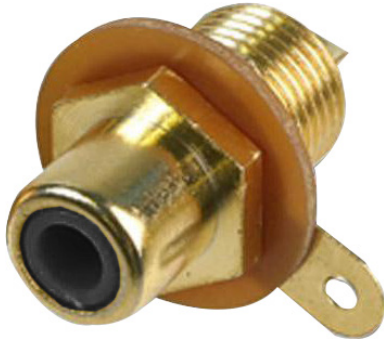

RCA Jack, W/Bakelite Washer Black

pro-SIGNAL

Diagram

Dimensions : Millimetres

Item	Designation	Material
1	Dielectric	POM
2	Body	Cu
3	Washer	Bakelite
4	Earthing Patch	Fe
5	Nut	Zn
6	Pin	Cu

Part Number Table

Description	Part Number
RCA Jack, W/Bakelite Washer, Black	27-19917