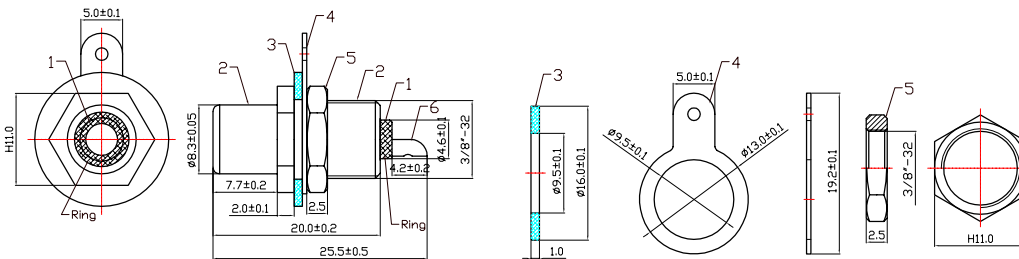

RCA Jack, W/Bakelite Washer Black

pro-SIGNAL

Diagram

Dimensions : Millimetres

Item	Designation	Material
1	Dielectric	POM
2	Body	Cu
3	Washer	Bakelite
4	Earthing Patch	Fe
5	Nut	Zn
6	Pin	Cu

Part Number Table

Description	Part Number
RCA Jack, W/Bakelite Washer, Black	27-19917