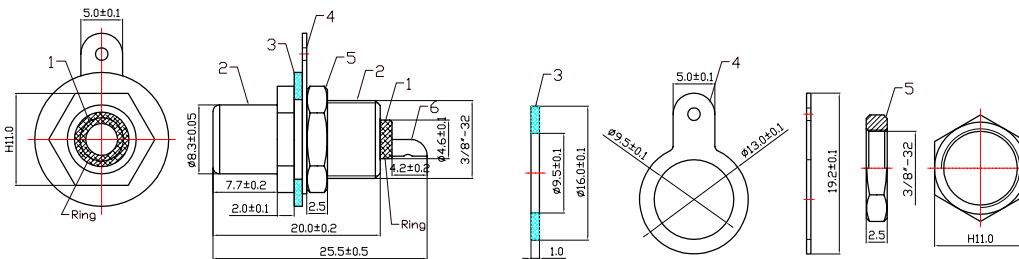

RCA Jack, W/Bakelite Washer White

pro-SIGNAL

Diagram

Dimensions : Millimetres

Item	Designation	Material
1	Dielectric	POM
2	Body	Cu
3	Washer	Bakelite
4	Earthing Patch	Fe
5	Nut	Zn
6	Pin	Cu

Part Number Table

Description	Part Number
RCA Jack, W/Bakelite Washer, White	PSG01721