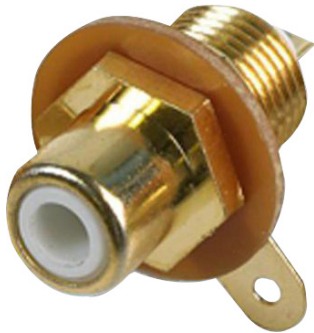

RCA Jack, W/Bakelite Washer White

pro-SIGNAL

Diagram

Dimensions : Millimetres

Item	Designation	Material
1	Dielectric	POM
2	Body	Cu
3	Washer	Bakelite
4	Earthing Patch	Fe
5	Nut	Zn
6	Pin	Cu

Part Number Table

Description	Part Number
RCA Jack, W/Bakelite Washer, White	PSG01721