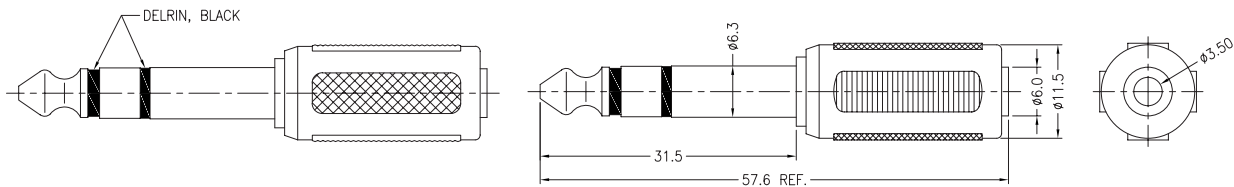

Stereo 6.3mm Plug to 3.5mm Receptacle Audio Adapter

RoHS
Compliant

Specifications

Handle : PVC Black
Metal : Brass, Nickel-Plated

Diagram

Dimensions : Millimetres

Part Number Table

Description	Part Number
Stereo 6.3mm Plug to 3.5mm Receptacle Audio Adapter	27-010