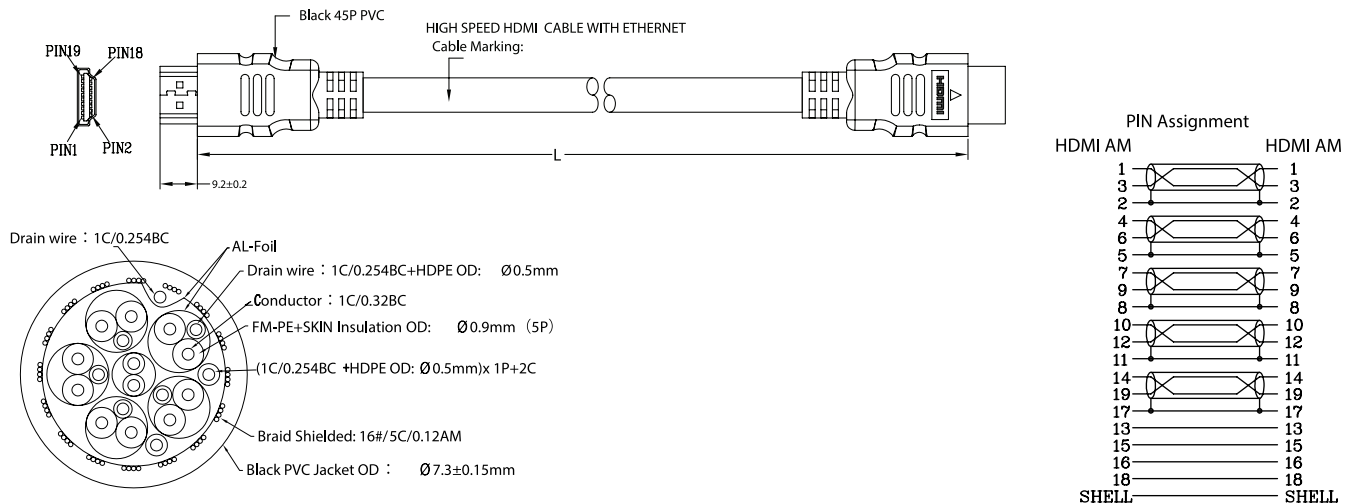

# HDMI Plug to HDMI Plug

## Diagram

HDMI AM Gold plated

HDMI AM Gold plated

Dimensions : Millimetres

### Electrical Test:

- 100% Open Short MIS Wire Test
- Contact Resistance : 5Ω Max.
- Insulation Resistance : 5MΩ Min.
- HI-POT Test : DC 300V/10ms
- Pass 1080P Test

### Part Number Table

Description	Length (mm)	Part Number
HDMI Plug to HDMI Plug, Black	4572 ±30	24-14760
	7620 ±50	24-14761
	9144 ±50	24-14762