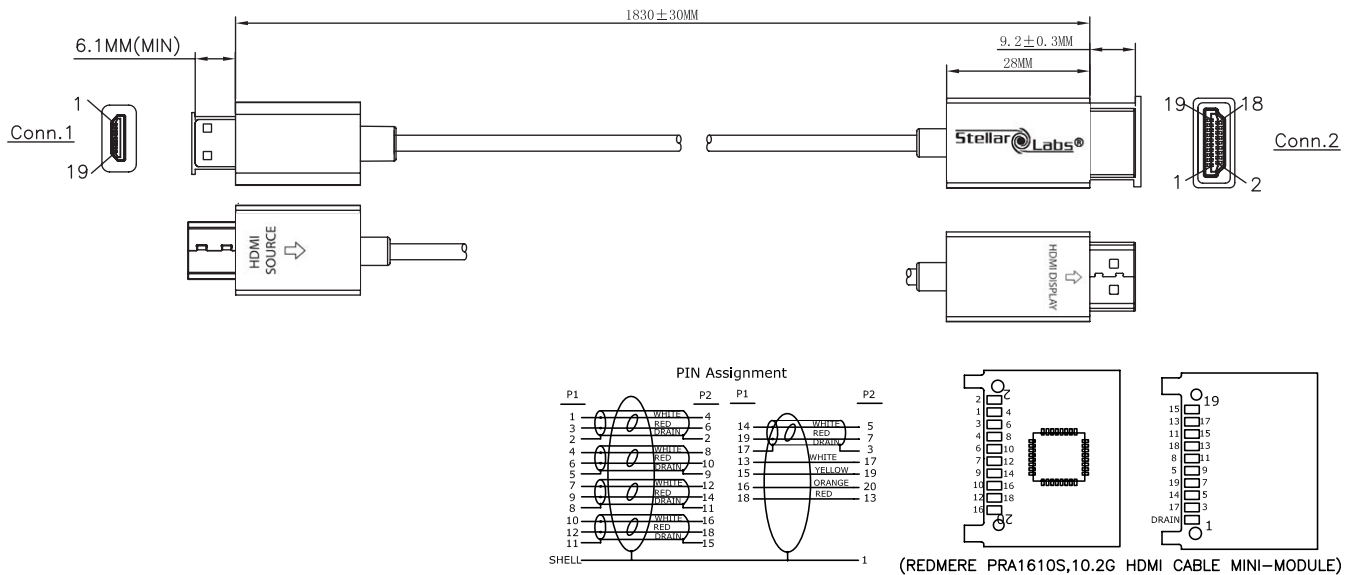

Redmere HDMI Plug to HDMI Plug

Diagram

Dimensions : Millimetres

Part Number Table

Description	Part Number
Redmere HDMI Plug to Plug Cable, 36 AWG	24-15305