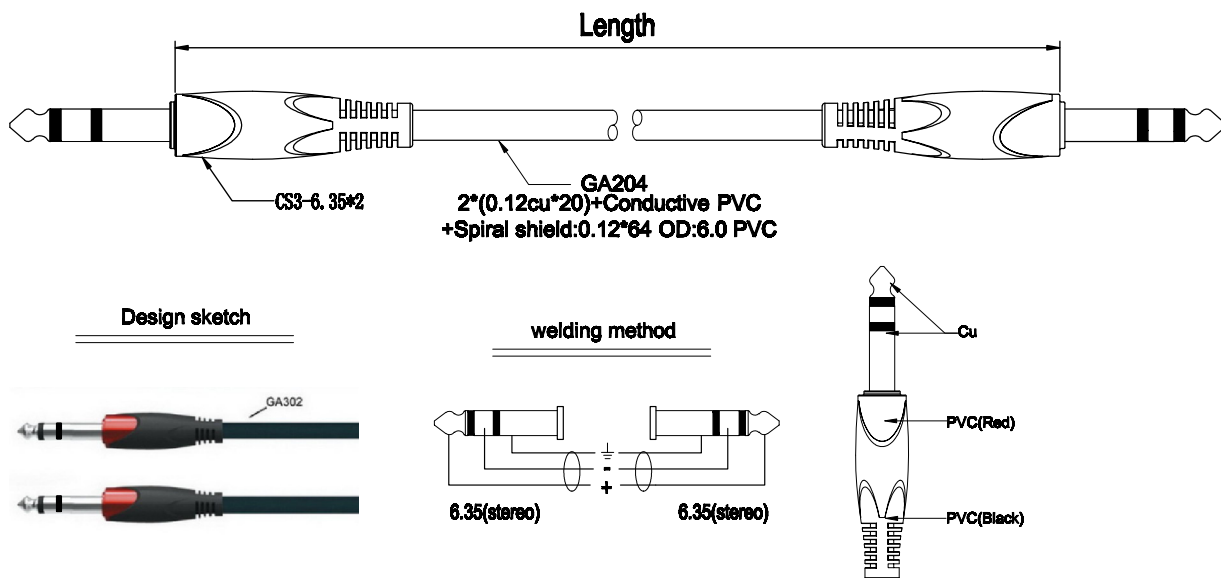

# 1/4" 3-Pole Stereo Male to Male Cable Assembly

RoHS  
Compliant

## Diagram

Dimensions : Millimetres

## Part Number Table

Description	Length	Part Number
1/4" 3-Pole Stereo Male to Male Cable Assembly	3 ft (914.4mm)	24-16231
	6 ft (1.83m)	24-16232
	10 ft (3.05m)	24-16233
	18 ft (5.49m)	24-16234