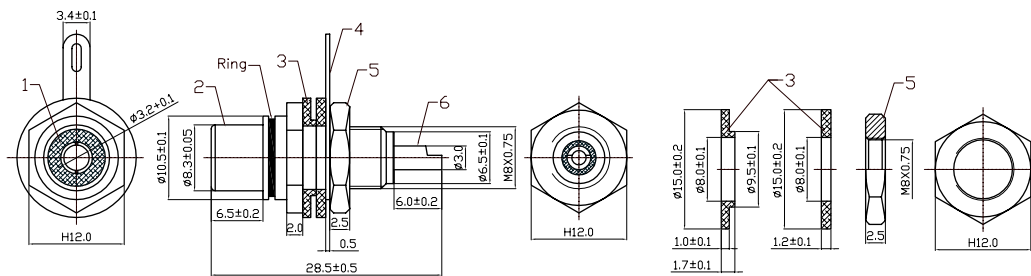

RCA Chassis Mount Jack W/Washer Ring

Diagram

Dimensions : Millimetres

Item	Designation	Material
1	Dielectric	POM
2	Body	Cu
3	Plastic Washer	ABS
4	Earthing Patch	Cu
5	Nut	Cu
6	Pin	Cu

Part Number Table

Description	Washer Colour	Part Number
RCA Chassis Mount Jack W/Washer Ring	Black	JR0581 BLACK
	Blue	JR0581 BLUE
	Yellow	JR0581 YELLOW
	Red	PSG01605
	White	PSG01717