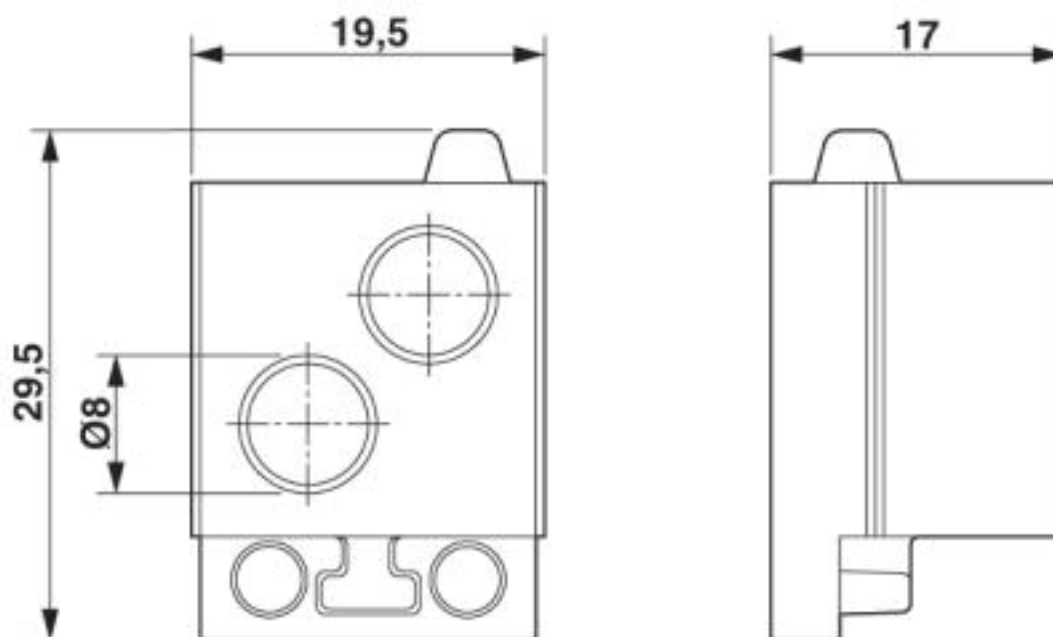

#### Dimensions

External cable diameter	2x 7.4 mm ... 7.7 mm
Length	29.5 mm
Width	19.5 mm
Height	17 mm

## Drawings

Dimensional drawing

Dimensional drawing