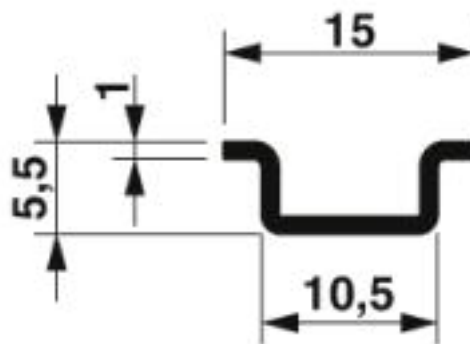

DIN rail, unperforated, Standard profile, width: 15 mm, height: 5.5 mm, acc. to EN 60715, material: Steel, uncoated, length: 2000 mm, color: white aluminum

Key Commercial Data

Packing unit	5 pc
Minimum order quantity	5 pc
GTIN	 4 017918 155421
GTIN	4017918155421
Weight per Piece (excluding packing)	238.000 g
Custom tariff number	72166190
Country of origin	Germany
Note	Made to Order (non-returnable)

Technical data

Dimensions

Height	5.5 mm
Length	2000 mm
Width	15 mm
Hole width	0.00 mm
Hole height	0.00 mm
Drill hole spacing	0.00 mm

General

Material	Steel
Coating	uncoated
Color	white aluminum

Standards and Regulations

Test standard	acc. to EN 60715
---------------	------------------

DIN rail, unperforated - NS 15 BLK UNPERF 2000MM - 1401789

Technical data

Standards and Regulations

Connection in acc. with standard	IEC / EN
----------------------------------	----------

Drawings

Dimensional drawing

Classifications

eCl@ss

eCl@ss 4.0	27110800
eCl@ss 4.1	27110800
eCl@ss 5.0	27141100
eCl@ss 5.1	27141100

DIN rail, unperforated - NS 15 BLK UNPERF 2000MM - 1401789

Classifications