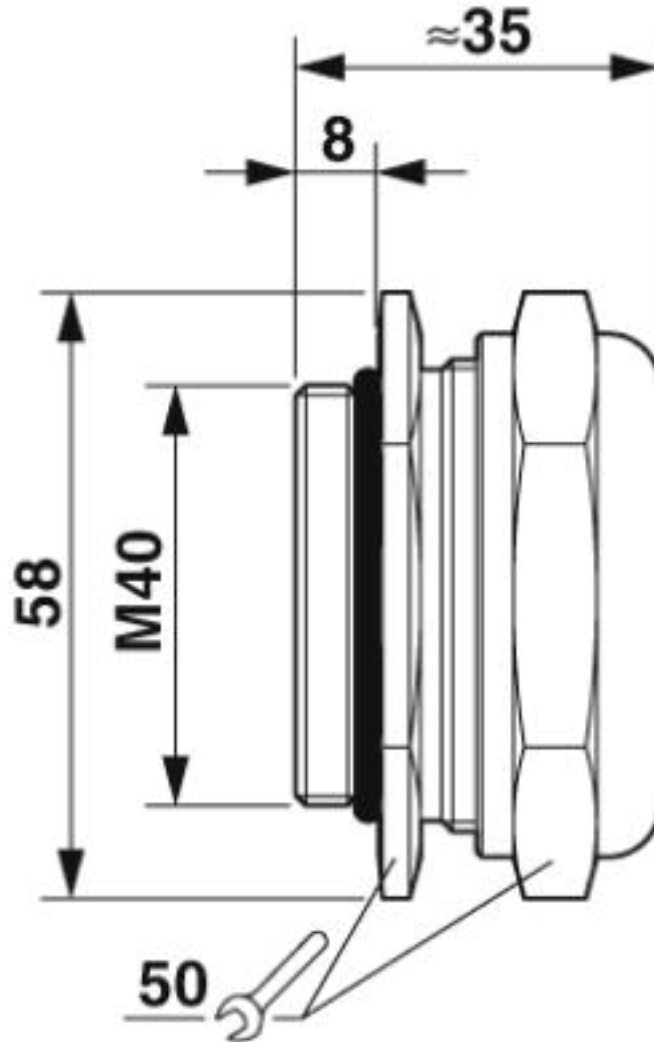

Cable gland - HC-M-KV-M40(27-34) - 1607729

Dimensional drawing

Dimensional drawing

Classifications

eCl@ss

eCl@ss 4.0	27141200
eCl@ss 4.1	27141200
eCl@ss 5.0	27149100
eCl@ss 5.1	27149100
eCl@ss 6.0	27149100
eCl@ss 7.0	27149109
eCl@ss 8.0	27149109
eCl@ss 9.0	27144432