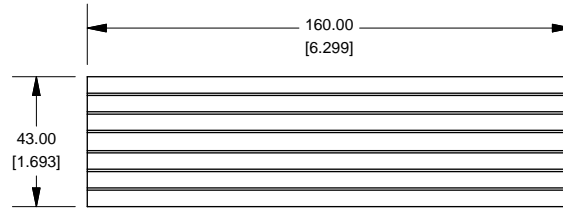

Extrusion

Slot Details

End Plate

1455K1601

Open Bezel

Note
Purchased assembly includes box, belly plate, choice of bezel, cover screws and self adhesive rubber feet. Box made from Extruded Aluminum 6063.

PART NUMBERS	
1455K1601 Open Bezel with Aluminum End Plate	
Clear Anodized	1455K1601
Black Anodized	1455K1601BK
ACCESSORIES	
Cover Screws (Pkg 100)	1455MS100
[#6 Self Tapping Nickel Plated Screws]	1455MS100BK
Black Cover Screws (Pkg 100)	1455MS100BK
[#6 Self Tapping Nickel Plated Screws]	1455MS100BK
Aluminum End Plates (Pkg 10)	1455KAL-10
Black Anodized Aluminum End Plates (Pkg 10)	1455KALBK-10
Open Plastic Bezels, Black (Pkg 10)	1455KBBK-10