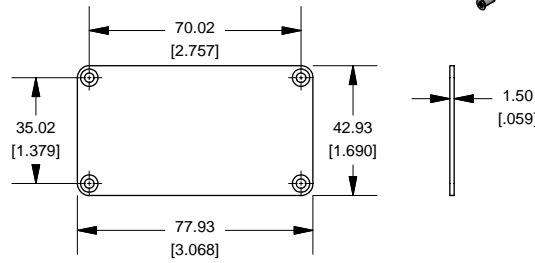

Extrusion

Slot Details

End Plate

1455K1601

Open Bezel

Note
Purchased assembly includes box, belly plate, choice of bezel, cover screws and self adhesive rubber feet. Box made from Extruded Aluminum 6063.

PART NUMBERS	
1455K1601 Open Bezel with Aluminum End Plate	
Clear Anodized	1455K1601
Black Anodized	1455K1601BK
ACCESSORIES	
Cover Screws (Pkg 100)	1455MS100
[#6 Self Tapping Nickel Plated Screws]	1455MS100BK
Black Cover Screws (Pkg 100)	1455MS100BK
[#6 Self Tapping Nickel Plated Screws]	1455MS100BK
Aluminum End Plates (Pkg 10)	1455KAL-10
Black Anodized Aluminum End Plates (Pkg 10)	1455KALBK-10
Open Plastic Bezels, Black (Pkg 10)	1455KBBK-10