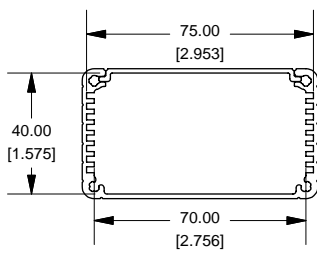

Extrusion

Slot Details

End Plate

1455K1601

Open Bezel

Note
Purchased assembly includes box, belly plate, choice of bezel, cover screws and self adhesive rubber feet. Box made from Extruded Aluminum 6063.

PART NUMBERS	
1455K1601 Open Bezel with Aluminum End Plate	
Clear Anodized	1455K1601
Black Anodized	1455K1601BK
ACCESSORIES	
Cover Screws (Pkg 100)	1455MS100
[#6 Self Tapping Nickel Plated Screws]	1455MS100BK
Black Cover Screws (Pkg 100)	1455MS100BK
[#6 Self Tapping Nickel Plated Screws]	1455MS100BK
Aluminum End Plates (Pkg 10)	1455KAL-10
Black Anodized Aluminum End Plates (Pkg 10)	1455KALBK-10
Open Plastic Bezels, Black (Pkg 10)	1455KBBK-10