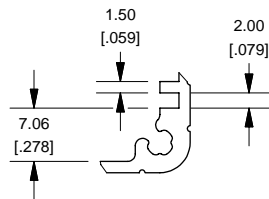

Extrusion

Slot Details

End Plate

1455K1601

Open Bezel

Note
Purchased assembly includes box, belly plate, choice of bezel, cover screws and self adhesive rubber feet. Box made from Extruded Aluminum 6063.

PART NUMBERS	
1455K1601 Open Bezel with Aluminum End Plate	
Clear Anodized	1455K1601
Black Anodized	1455K1601BK
ACCESSORIES	
Cover Screws (Pkg 100)	1455MS100
[#6 Self Tapping Nickel Plated Screws]	1455MS100BK
Black Cover Screws (Pkg 100)	1455MS100BK
[#6 Self Tapping Nickel Plated Screws]	1455MS100BK
Aluminum End Plates (Pkg 10)	1455KAL-10
Black Anodized Aluminum End Plates (Pkg 10)	1455KALBK-10
Open Plastic Bezels, Black (Pkg 10)	1455KBBK-10