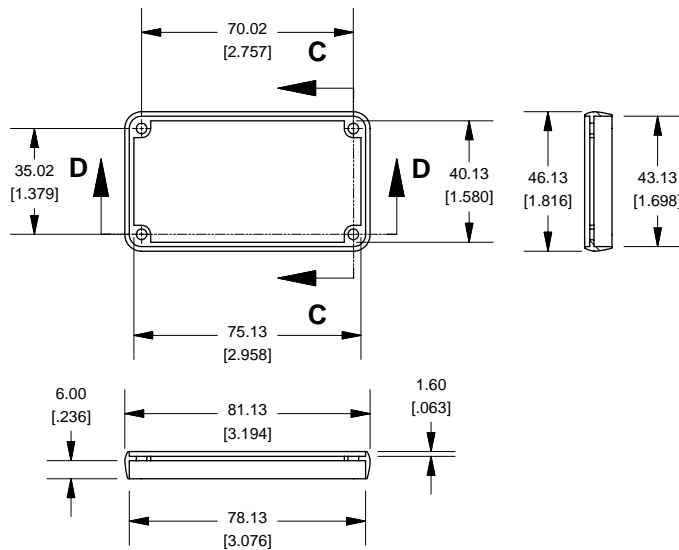

Extrusion

Slot Details

End Plate

1455K1601

Open Bezel

Note
Purchased assembly includes box, belly plate, choice of bezel, cover screws and self adhesive rubber feet. Box made from Extruded Aluminum 6063.

PART NUMBERS	
1455K1601 Open Bezel with Aluminum End Plate	
Clear Anodized	1455K1601
Black Anodized	1455K1601BK
ACCESSORIES	
Cover Screws (Pkg 100)	1455MS100
[#6 Self Tapping Nickel Plated Screws]	1455MS100BK
Black Cover Screws (Pkg 100)	1455MS100BK
[#6 Self Tapping Nickel Plated Screws]	1455MS100BK
Aluminum End Plates (Pkg 10)	1455KAL-10
Black Anodized Aluminum End Plates (Pkg 10)	1455KALBK-10
Open Plastic Bezels, Black (Pkg 10)	1455KBBK-10