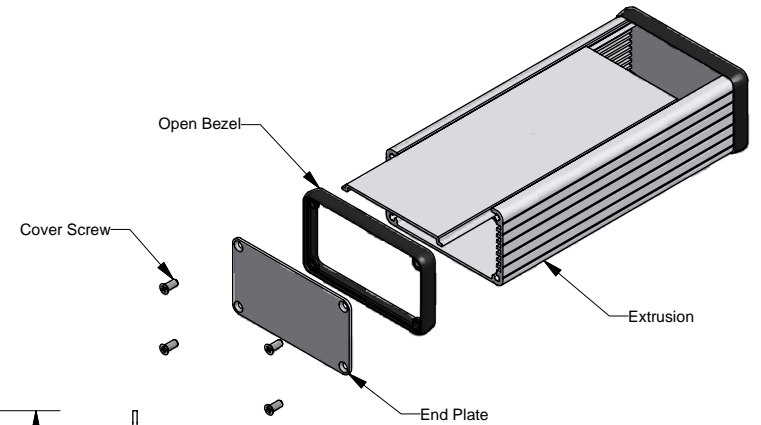

Extrusion

Slot Details

End Plate

1455K1601

Open Bezel

Note
Purchased assembly includes box, belly plate, choice of bezel, cover screws and self adhesive rubber feet. Box made from Extruded Aluminum 6063.

PART NUMBERS	
1455K1601 Open Bezel with Aluminum End Plate	
Clear Anodized	1455K1601
Black Anodized	1455K1601BK
ACCESSORIES	
Cover Screws (Pkg 100)	1455MS100
[#6 Self Tapping Nickel Plated Screws]	1455MS100BK
Black Cover Screws (Pkg 100)	1455MS100BK
[#6 Self Tapping Nickel Plated Screws]	1455MS100BK
Aluminum End Plates (Pkg 10)	1455KAL-10
Black Anodized Aluminum End Plates (Pkg 10)	1455KALBK-10
Open Plastic Bezels, Black (Pkg 10)	1455KBBK-10