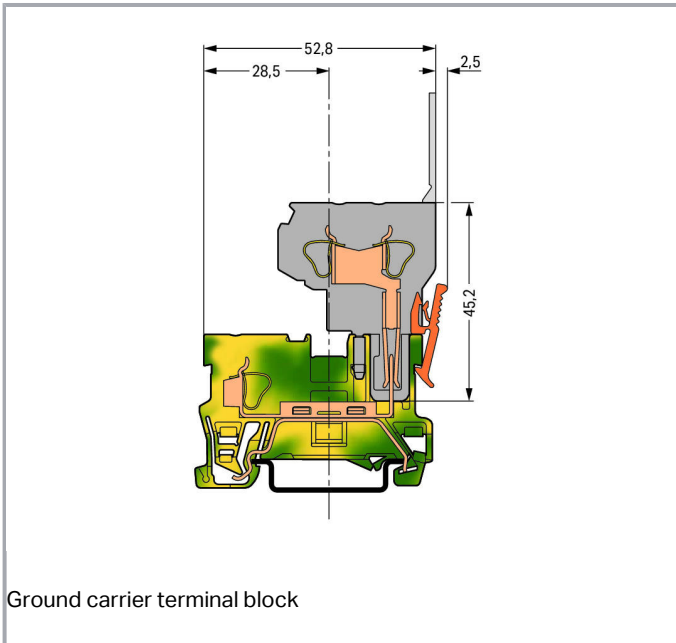

RoHS
Compliant ✓

BOMcheck.net

Color: