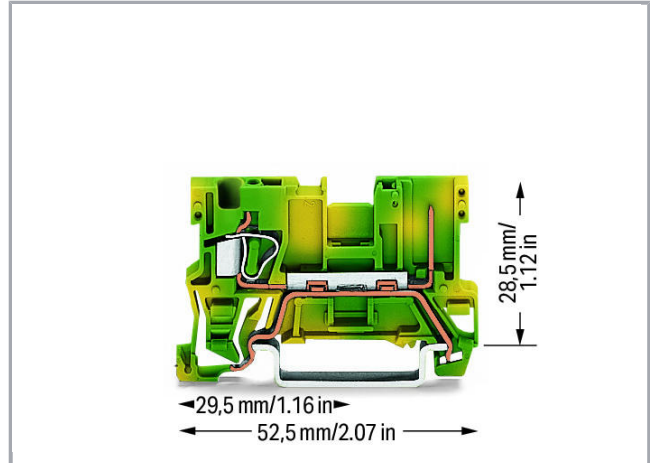

Data sheet | Item number: 769-237

1-conductor/1-pin ground carrier terminal block; for DIN-rail 35 x 15 and 35 x 7.5; 4 mm²; CAGE CLAMP®; 4,00 mm²; green-yellow

www.wago.com/769-237

RoHS
Compliant ✓

BOMcheck.net

Connection data

Connection technology	CAGE CLAMP®
Actuation type	Open Tool Slot
Connectable conductor materials	Copper
Nominal cross-section	4 mm ²
Solid conductor	0,08 ... 4 mm ² / 28 ... 12 AWG
Fine-stranded conductor	0,08 ... 4 mm ² / 28 ... 12 AWG
Strip length	8 ... 9 mm / 0.31 ... 0.35 inch
Total number of connection points	2
Total number of potentials	1
Number of levels	1
Wiring type	Front-entry wiring

Geometrical Data

Width	5 mm / 0.197 inch
Height from upper-edge of DIN-rail	28,5 mm / 1.122 inch
Depth	52,5 mm / 2.067 inch

Mechanical data

Design	horizontal type
Mounting type	DIN-35 rail
Marking level	Center marking