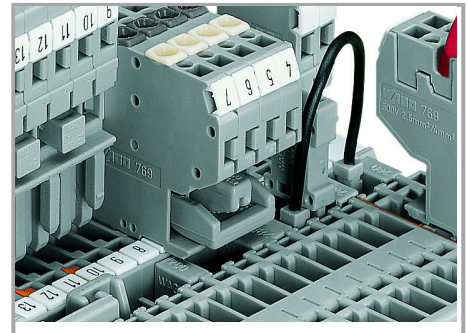

Commoning a 2-conductor female plug via staggered jumper and carrier terminal blocks via adjacent jumpers.

push jumpers down until fully inserted.

Subject to changes. Please also observe the further product documentation!