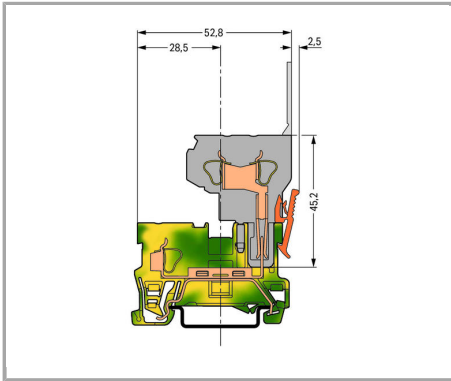

Ground carrier terminal block