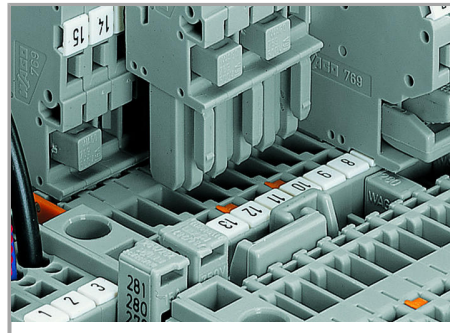

Subject to changes. Please also observe the further product documentation!

CAGE CLAMP® connection

Carrier terminal block: Insert/remove conductor via operating tool (3.5 x 0.5 mm blade).

Commoning

Commoning with adjacent or staggered jumpers –