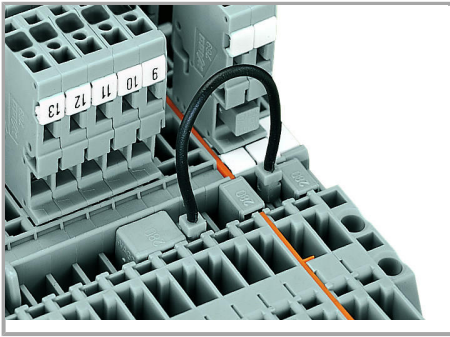

Commoning carrier terminal blocks via push-in type wire jumpers or adjacent jumpers – even over an intermediate plate.