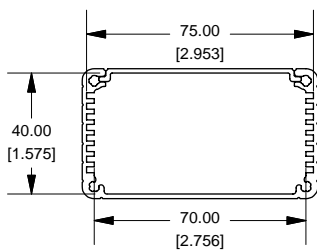

Extrusion

Slot Details

End Plate

1455K1602

Closed Bezel

Note	
Purchased assembly includes box, belly plate, bezel, cover screws and self adhesive rubber feet. Box made from Extruded Aluminum 6063.	
PART NUMBERS	
1455C802 Closed Plastic Bezel	
Clear Anodized	1455K1602
Black Anodized	1455K1602BK
ACCESSORIES	
Cover Screws (Pkg 100)	1455MS100
#6 Self Tapping Nickel Plated Screws	1455MS100BK
Black Cover Screws (Pkg 100)	1455MS100BK
#6 Self Tapping Nickel Plated Screws	1455MS100BK
Closed Plastic Bezels, Black (Pkg 10)	1455KPLBK-10