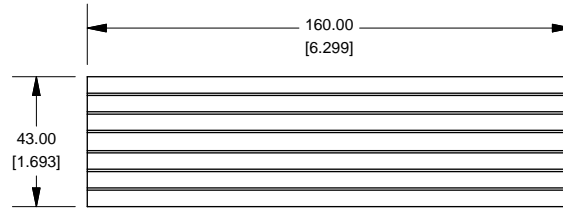

Extrusion

Slot Details

End Plate

1455K1602

Closed Bezel

Note	
Purchased assembly includes box, belly plate, bezel, cover screws and self adhesive rubber feet. Box made from Extruded Aluminum 6063.	
PART NUMBERS	
1455C802 Closed Plastic Bezel	
Clear Anodized	1455K1602
Black Anodized	1455K1602BK
ACCESSORIES	
Cover Screws (Pkg 100)	1455MS100
#6 Self Tapping Nickel Plated Screws	1455MS100BK
Black Cover Screws (Pkg 100)	1455MS100BK
#6 Self Tapping Nickel Plated Screws	1455MS100BK
Closed Plastic Bezels, Black (Pkg 10)	1455KPLBK-10