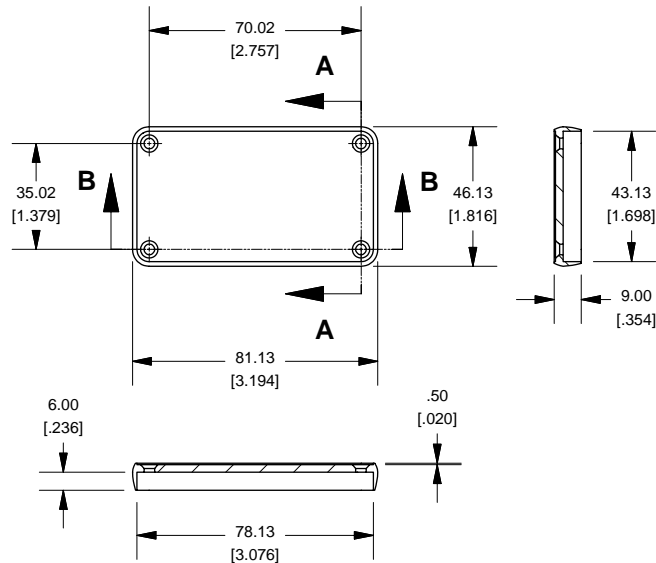

Extrusion

Slot Details

End Plate

1455K1602

Closed Bezel

Note	
Purchased assembly includes box, belly plate, bezel, cover screws and self adhesive rubber feet. Box made from Extruded Aluminum 6063.	
PART NUMBERS	
1455C802 Closed Plastic Bezel	
Clear Anodized	1455K1602
Black Anodized	1455K1602BK
ACCESSORIES	
Cover Screws (Pkg 100)	1455MS100
#6 Self Tapping Nickel Plated Screws	1455MS100BK
Black Cover Screws (Pkg 100)	1455MS100BK
#6 Self Tapping Nickel Plated Screws	1455MS100BK
Closed Plastic Bezels, Black (Pkg 10)	1455KPLBK-10