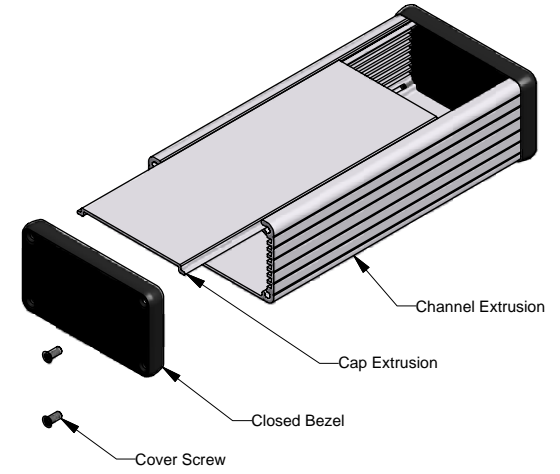

Extrusion

Slot Details

End Plate

1455K1602

Closed Bezel

Note	
Purchased assembly includes box, belly plate, bezel, cover screws and self adhesive rubber feet. Box made from Extruded Aluminum 6063.	
PART NUMBERS	
1455C802 Closed Plastic Bezel	
Clear Anodized	1455K1602
Black Anodized	1455K1602BK
ACCESSORIES	
Cover Screws (Pkg 100)	1455MS100
#6 Self Tapping Nickel Plated Screws	1455MS100BK
Black Cover Screws (Pkg 100)	1455MS100BK
#6 Self Tapping Nickel Plated Screws	1455MS100BK
Closed Plastic Bezels, Black (Pkg 10)	1455KPLBK-10