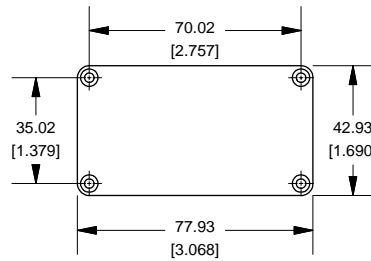

Extrusion

Slot Details

End Plate

1455K1602

Closed Bezel

Note	
Purchased assembly includes box, belly plate, bezel, cover screws and self adhesive rubber feet. Box made from Extruded Aluminum 6063.	
PART NUMBERS	
1455C802 Closed Plastic Bezel	
Clear Anodized	1455K1602
Black Anodized	1455K1602BK
ACCESSORIES	
Cover Screws (Pkg 100)	1455MS100
#6 Self Tapping Nickel Plated Screws	1455MS100BK
Black Cover Screws (Pkg 100)	1455MS100BK
#6 Self Tapping Nickel Plated Screws	1455MS100BK
Closed Plastic Bezels, Black (Pkg 10)	1455KPLBK-10