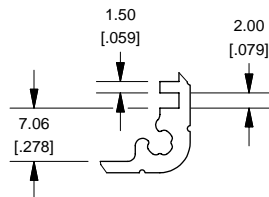

Extrusion

Slot Details

End Plate

1455K1602

Closed Bezel

Note	
Purchased assembly includes box, belly plate, bezel, cover screws and self adhesive rubber feet. Box made from Extruded Aluminum 6063.	
PART NUMBERS	
1455C802 Closed Plastic Bezel	
Clear Anodized	1455K1602
Black Anodized	1455K1602BK
ACCESSORIES	
Cover Screws (Pkg 100)	1455MS100
#6 Self Tapping Nickel Plated Screws	1455MS100BK
Black Cover Screws (Pkg 100)	1455MS100BK
#6 Self Tapping Nickel Plated Screws	1455MS100BK
Closed Plastic Bezels, Black (Pkg 10)	1455KPLBK-10