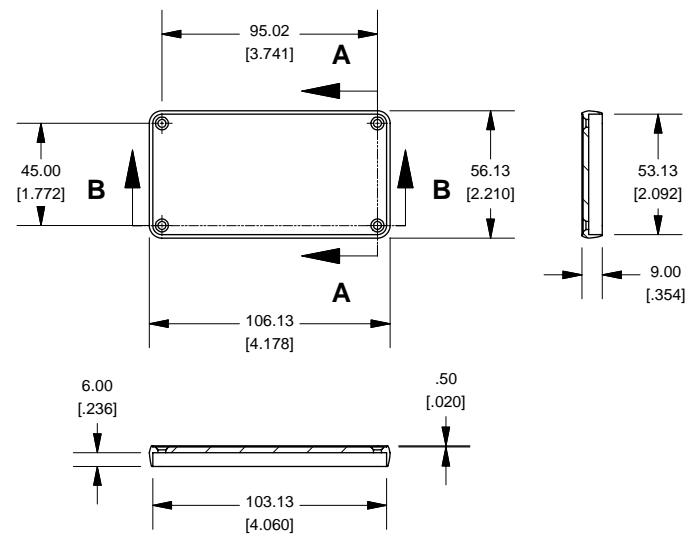

Extrusion

Slot Details

1455N1202

Closed Bezel

Note	
Purchased assembly includes box, belly plate, bezel, cover screws and self adhesive rubber feet. Box made from Extruded Aluminum 6063.	
PART NUMBERS	
1455N1202 Closed Plastic Bezel	
Clear Anodized	1455N1202
Black Anodized	1455N1202BK
ACCESSORIES	
Cover Screws (Pkg 100)	
#6 Self Tapping Nickel Plated Screws	1455MS100
Black Cover Screws (Pkg 100)	
#6 Self Tapping Nickel Plated Screws	1455MS100BK
Closed Plastic Bezels, Black (Pkg 10)	1455NPLBK-10