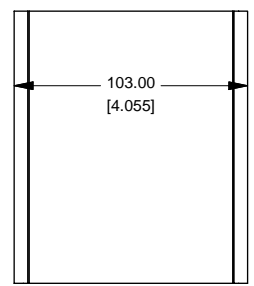

Extrusion

Slot Details

1455N1202

Closed Bezel

Note	
Purchased assembly includes box, belly plate, bezel, cover screws and self adhesive rubber feet. Box made from Extruded Aluminum 6063.	
PART NUMBERS	
1455N1202 Closed Plastic Bezel	
Clear Anodized	1455N1202
Black Anodized	1455N1202BK
ACCESSORIES	
Cover Screws (Pkg 100)	
#6 Self Tapping Nickel Plated Screws	1455MS100
Black Cover Screws (Pkg 100)	
#6 Self Tapping Nickel Plated Screws	1455MS100BK
Closed Plastic Bezels, Black (Pkg 10)	1455NPLBK-10