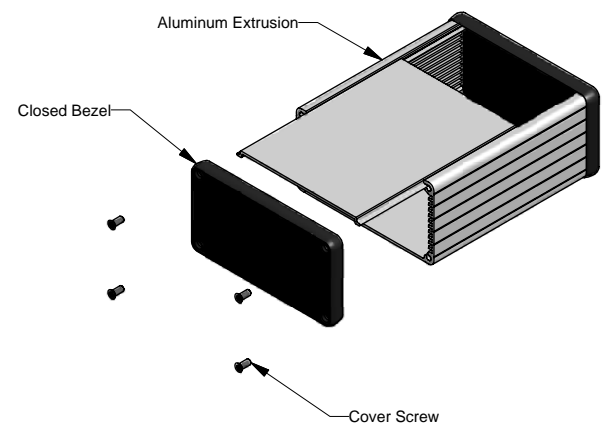

Extrusion

Slot Details

1455N1202

Closed Bezel

Note	
Purchased assembly includes box, belly plate, bezel, cover screws and self adhesive rubber feet. Box made from Extruded Aluminum 6063.	
PART NUMBERS	
1455N1202 Closed Plastic Bezel	
Clear Anodized	1455N1202
Black Anodized	1455N1202BK
ACCESSORIES	
Cover Screws (Pkg 100)	
#6 Self Tapping Nickel Plated Screws	1455MS100
Black Cover Screws (Pkg 100)	
#6 Self Tapping Nickel Plated Screws	1455MS100BK
Closed Plastic Bezels, Black (Pkg 10)	1455NPLBK-10