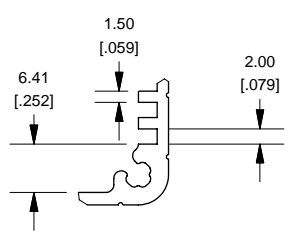

Extrusion

Slot Details

1455N1202

Closed Bezel

Note	
Purchased assembly includes box, belly plate, bezel, cover screws and self adhesive rubber feet. Box made from Extruded Aluminum 6063.	
PART NUMBERS	
1455N1202 Closed Plastic Bezel	
Clear Anodized	1455N1202
Black Anodized	1455N1202BK
ACCESSORIES	
Cover Screws (Pkg 100)	
#6 Self Tapping Nickel Plated Screws	1455MS100
Black Cover Screws (Pkg 100)	
#6 Self Tapping Nickel Plated Screws	1455MS100BK
Closed Plastic Bezels, Black (Pkg 10)	1455NPLBK-10