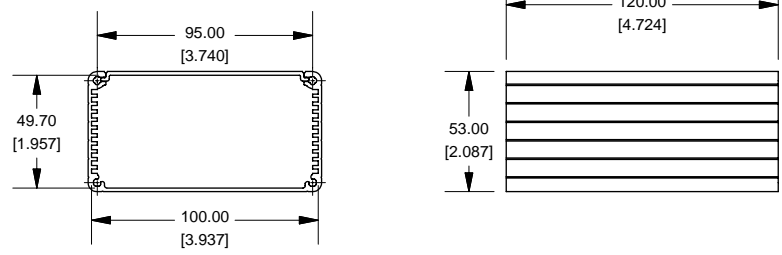

Extrusion

Slot Details

1455N1202

Closed Bezel

Note	
Purchased assembly includes box, belly plate, bezel, cover screws and self adhesive rubber feet. Box made from Extruded Aluminum 6063.	
PART NUMBERS	
1455N1202 Closed Plastic Bezel	
Clear Anodized	1455N1202
Black Anodized	1455N1202BK
ACCESSORIES	
Cover Screws (Pkg 100)	
#6 Self Tapping Nickel Plated Screws	1455MS100
Black Cover Screws (Pkg 100)	
#6 Self Tapping Nickel Plated Screws	1455MS100BK
Closed Plastic Bezels, Black (Pkg 10)	1455NPLBK-10