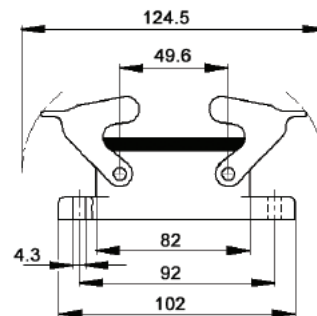

EPIC® Rectangular Connectors

HA 32 Housings: Double Levers on Base

TOP ENTRY

HOODS

SIDE ENTRY

All dimensions are in mm.

Position of Cable Entry	Size of Entry			Part Numbers			Complete your installation with a SKINTOP®, Pg 352			
	PG	NPT	Metric	PG	NPT	Metric	PG- Nylon	PG- Metal	Metric- Nylon	Metric-Metal
Top Entry	21	3/4"	25	105820C0	105820NP	19582000	53015150	52015750	53111030	53112030
	29	1"	32	105830C0	105830NP	19583000	53015160	52015760	53111040	53112040
Side Entry	21	3/4"	25	105760C0	105760NP	19576000	53015150	52015750	53111030	53112030
	29	1"	32	105770C0	105770NP	19577000	53015160	52015760	53111040	53112040

Metric hoods do not come with a neck.

PANEL MOUNT BASE

All dimensions are in mm.

Without Dust Cover

104720C0

DUST COVERS WITH OR WITHOUT ATTACHMENT STRING

Material:	Thermoplastic Resin	Temperature:	-40°C to +125°C
Description		Part # with string	Part # without string
HA 32 Panel Mt or Surface Mt Base/ Cable Coupler hoods (includes gasket)		10481500	10481700
Dust cover for HA 32 Hoods		10481600	10481800

SURFACE MOUNT BASE

All dimensions are in mm.

Number of Entries	Size of Entry			Part Numbers			Complete your installation with a SKINTOP®, Pg 352			
	PG	NPT	Metric	PG	NPT	Metric	PG- Nylon	PG- Metal	Metric- Nylon	Metric-Metal
1 Entry	21	3/4"	25	104740C0	104740NP	19474000	53015150	52015750	53111030	53112030
	29	1"	32	104741C0	104741NP	19474100	53015160	52015760	53111040	53112040
2 Entries	21	3/4"	25	104820C0	104820NP	19482000	53015150	52015750	53111030	53112030
	29	1"	32	104821C0	104821NP	19482100	53015160	52015760	53111040	53112040

Metric bases do not come with a neck.

CABLE COUPLER HOODS

PG

All dimensions are in mm.

METRIC

Size of Entry			Part Numbers			Complete your installation with a SKINTOP®, Pg 352			
PG	NPT	Metric	PG	NPT	Metric	PG- Nylon	PG- Metal	Metric- Nylon	Metric- Metal
21	3/4"	25	105880C0	105880NP	19588000	53015150	52015750	53111030	53112030
29	1"	32	105885C0	105885NP	19588500	53015160	52015760	53112030	53112040