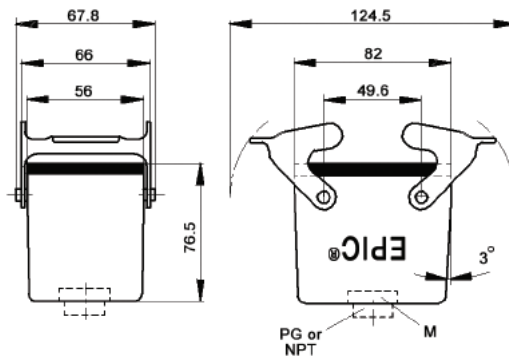

EPIC® Rectangular Connectors

HA 32 Housings: Double Levers on Base

TOP ENTRY

HOODS

SIDE ENTRY

All dimensions are in mm.

Position of Cable Entry	Size of Entry			Part Numbers			Complete your installation with a SKINTOP®, Pg 352			
	PG	NPT	Metric	PG	NPT	Metric	PG- Nylon	PG- Metal	Metric- Nylon	Metric-Metal
Top Entry	21	3/4"	25	105820C0	105820NP	19582000	53015150	52015750	53111030	53112030
	29	1"	32	105830C0	105830NP	19583000	53015160	52015760	53111040	53112040
Side Entry	21	3/4"	25	105760C0	105760NP	19576000	53015150	52015750	53111030	53112030
	29	1"	32	105770C0	105770NP	19577000	53015160	52015760	53111040	53112040

SURFACE MOUNT BASE

All dimensions are in mm.

Number of Entries	Size of Entry			Part Numbers			Complete your installation with a SKINTOP®, Pg 352			
	PG	NPT	Metric	PG	NPT	Metric	PG- Nylon	PG- Metal	Metric- Nylon	Metric-Metal
1 Entry	21	3/4"	25	104740C0	104740NP	19474000	53015150	52015750	53111030	53112030
	29	1"	32	104741C0	104741NP	19474100	53015160	52015760	53111040	53112040
2 Entries	21	3/4"	25	104820C0	104820NP	19482000	53015150	52015750	53111030	53112030
	29	1"	32	104821C0	104821NP	19482100	53015160	52015760	53111040	53112040

Metric bases do not come with a neck.

CABLE COUPLER HOODS

PG

All dimensions are in mm.

METRIC

Size of Entry			Part Numbers			Complete your installation with a SKINTOP®, Pg 352			
PG	NPT	Metric	PG	NPT	Metric	PG- Nylon	PG- Metal	Metric- Nylon	Metric- Metal
21	3/4"	25	105880C0	105880NP	19588000	53015150	52015750	53111030	53112030
29	1"	32	105885C0	105885NP	19588500	53015160	52015760	53112030	53112040