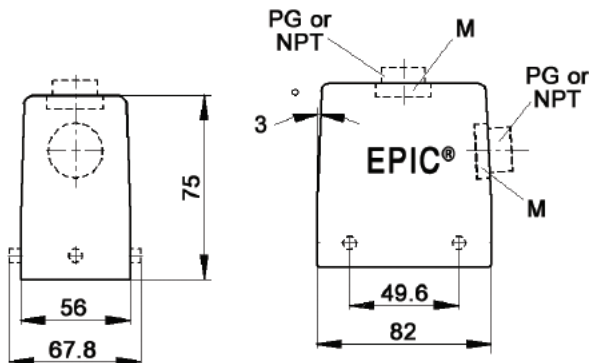

EPIC® Rectangular Connectors

HA 32 Housings: Double Levers on Base

TOP ENTRY

HOODS

SIDE ENTRY

All dimensions are in mm.

Position of Cable Entry	Size of Entry			Part Numbers			Complete your installation with a SKINTOP®, Pg 352			
	PG	NPT	Metric	PG	NPT	Metric	PG- Nylon	PG- Metal	Metric- Nylon	Metric-Metal
Top Entry	21	3/4"	25	105820C0	105820NP	19582000	53015150	52015750	53111030	53112030
	29	1"	32	105830C0	105830NP	19583000	53015160	52015760	53111040	53112040
Side Entry	21	3/4"	25	105760C0	105760NP	19576000	53015150	52015750	53111030	53112030
	29	1"	32	105770C0	105770NP	19577000	53015160	52015760	53111040	53112040

Metric hoods do not come with a neck.

PANEL MOUNT BASE

All dimensions are in mm.

Without Dust Cover

104720C0

DUST COVERS WITH OR WITHOUT ATTACHMENT STRING

Material:	Thermoplastic Resin	Temperature:	-40°C to +125°C
Description		Part # with string	Part # without string
HA 32 Panel Mt or Surface Mt Base/ Cable Coupler hoods (includes gasket)		10481500	10481700
Dust cover for HA 32 Hoods		10481600	10481800

SURFACE MOUNT BASE

All dimensions are in mm.

Number of Entries	Size of Entry			Part Numbers			Complete your installation with a SKINTOP®, Pg 352			
	PG	NPT	Metric	PG	NPT	Metric	PG- Nylon	PG- Metal	Metric- Nylon	Metric-Metal
1 Entry	21	3/4"	25	104740C0	104740NP	19474000	53015150	52015750	53111030	53112030
	29	1"	32	104741C0	104741NP	19474100	53015160	52015760	53111040	53112040
2 Entries	21	3/4"	25	104820C0	104820NP	19482000	53015150	52015750	53111030	53112030
	29	1"	32	104821C0	104821NP	19482100	53015160	52015760	53111040	53112040

Metric bases do not come with a neck.

CABLE COUPLER HOODS

PG

All dimensions are in mm.

METRIC

Size of Entry			Part Numbers			Complete your installation with a SKINTOP®, Pg 352			
PG	NPT	Metric	PG	NPT	Metric	PG- Nylon	PG- Metal	Metric- Nylon	Metric- Metal
21	3/4"	25	105880C0	105880NP	19588000	53015150	52015750	53111030	53112030
29	1"	32	105885C0	105885NP	19588500	53015160	52015760	53112030	53112040