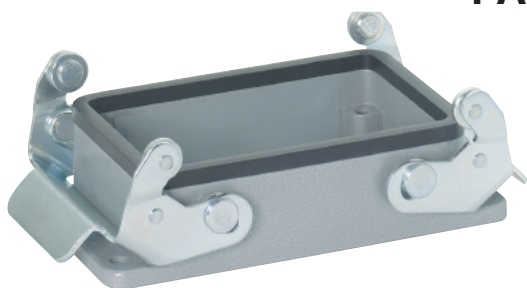

EPIC® Rectangular Connectors

HA 32 Housings: Double Levers on Base

TOP ENTRY

HOODS

SIDE ENTRY

All dimensions are in mm.

Position of Cable Entry	Size of Entry			Part Numbers			Complete your installation with a SKINTOP®, Pg 352			
	PG	NPT	Metric	PG	NPT	Metric	PG- Nylon	PG- Metal	Metric- Nylon	Metric-Metal
Top Entry	21	3/4"	25	105820C0	105820NP	19582000	53015150	52015750	53111030	53112030
	29	1"	32	105830C0	105830NP	19583000	53015160	52015760	53111040	53112040
Side Entry	21	3/4"	25	105760C0	105760NP	19576000	53015150	52015750	53111030	53112030
	29	1"	32	105770C0	105770NP	19577000	53015160	52015760	53111040	53112040

Metric hoods do not come with a neck.

PANEL MOUNT BASE

All dimensions are in mm.

Without Dust Cover

104720C0

DUST COVERS WITH OR WITHOUT ATTACHMENT STRING

Material:	Thermoplastic Resin	Temperature:	-40°C to +125°C
Description		Part # with string	Part # without string
HA 32 Panel Mt or Surface Mt Base/ Cable Coupler hoods (includes gasket)		10481500	10481700
Dust cover for HA 32 Hoods		10481600	10481800

SURFACE MOUNT BASE

All dimensions are in mm.

Number of Entries	Size of Entry			Part Numbers			Complete your installation with a SKINTOP®, Pg 352			
	PG	NPT	Metric	PG	NPT	Metric	PG- Nylon	PG- Metal	Metric- Nylon	Metric-Metal
1 Entry	21	3/4"	25	104740C0	104740NP	19474000	53015150	52015750	53111030	53112030
	29	1"	32	104741C0	104741NP	19474100	53015160	52015760	53111040	53112040
2 Entries	21	3/4"	25	104820C0	104820NP	19482000	53015150	52015750	53111030	53112030
	29	1"	32	104821C0	104821NP	19482100	53015160	52015760	53111040	53112040

Metric bases do not come with a neck.

CABLE COUPLER HOODS

PG

All dimensions are in mm.

METRIC

Size of Entry			Part Numbers			Complete your installation with a SKINTOP®, Pg 352			
PG	NPT	Metric	PG	NPT	Metric	PG- Nylon	PG- Metal	Metric- Nylon	Metric- Metal
21	3/4"	25	105880C0	105880NP	19588000	53015150	52015750	53111030	53112030
29	1"	32	105885C0	105885NP	19588500	53015160	52015760	53112030	53112040