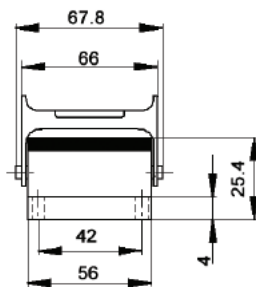

EPIC® Rectangular Connectors

HA 32 Housings: Double Levers on Base

TOP ENTRY

HOODS

SIDE ENTRY

All dimensions are in mm.

Position of Cable Entry	Size of Entry			Part Numbers			Complete your installation with a SKINTOP®, Pg 352			
	PG	NPT	Metric	PG	NPT	Metric	PG- Nylon	PG- Metal	Metric- Nylon	Metric-Metal
Top Entry	21	3/4"	25	105820C0	105820NP	19582000	53015150	52015750	53111030	53112030
	29	1"	32	105830C0	105830NP	19583000	53015160	52015760	53111040	53112040
Side Entry	21	3/4"	25	105760C0	105760NP	19576000	53015150	52015750	53111030	53112030
	29	1"	32	105770C0	105770NP	19577000	53015160	52015760	53111040	53112040

Metric hoods do not come with a neck.

PANEL MOUNT BASE

All dimensions are in mm.

Without Dust Cover

104720C0

DUST COVERS WITH OR WITHOUT ATTACHMENT STRING

Material:	Thermoplastic Resin	Temperature:	-40°C to +125°C
Description		Part # with string	Part # without string
HA 32 Panel Mt or Surface Mt Base/ Cable Coupler hoods (includes gasket)		10481500	10481700
Dust cover for HA 32 Hoods		10481600	10481800

SURFACE MOUNT BASE

All dimensions are in mm.

Number of Entries	Size of Entry			Part Numbers			Complete your installation with a SKINTOP®, Pg 352			
	PG	NPT	Metric	PG	NPT	Metric	PG- Nylon	PG- Metal	Metric- Nylon	Metric-Metal
1 Entry	21	3/4"	25	104740C0	104740NP	19474000	53015150	52015750	53111030	53112030
	29	1"	32	104741C0	104741NP	19474100	53015160	52015760	53111040	53112040
2 Entries	21	3/4"	25	104820C0	104820NP	19482000	53015150	52015750	53111030	53112030
	29	1"	32	104821C0	104821NP	19482100	53015160	52015760	53111040	53112040

Metric bases do not come with a neck.

CABLE COUPLER HOODS

PG

All dimensions are in mm.

METRIC

Size of Entry			Part Numbers			Complete your installation with a SKINTOP®, Pg 352			
PG	NPT	Metric	PG	NPT	Metric	PG- Nylon	PG- Metal	Metric- Nylon	Metric- Metal
21	3/4"	25	105880C0	105880NP	19588000	53015150	52015750	53111030	53112030
29	1"	32	105885C0	105885NP	19588500	53015160	52015760	53112030	53112040