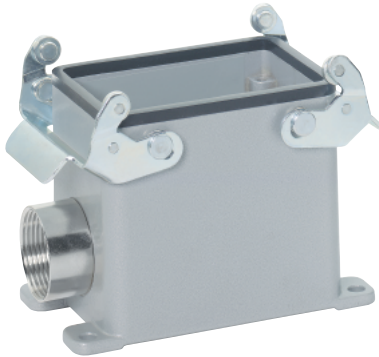

EPIC® Rectangular Connectors

HA 32 Housings: Double Levers on Base

TOP ENTRY

HOODS

SIDE ENTRY

All dimensions are in mm.

Position of Cable Entry	Size of Entry			Part Numbers			Complete your installation with a SKINTOP®, Pg 352			
	PG	NPT	Metric	PG	NPT	Metric	PG- Nylon	PG- Metal	Metric- Nylon	Metric-Metal
Top Entry	21	3/4"	25	105820C0	105820NP	19582000	53015150	52015750	53111030	53112030
	29	1"	32	105830C0	105830NP	19583000	53015160	52015760	53111040	53112040
Side Entry	21	3/4"	25	105760C0	105760NP	19576000	53015150	52015750	53111030	53112030
	29	1"	32	105770C0	105770NP	19577000	53015160	52015760	53111040	53112040

Metric hoods do not come with a neck.

PANEL MOUNT BASE

All dimensions are in mm.

Without Dust Cover

104720C0

DUST COVERS WITH OR WITHOUT ATTACHMENT STRING

Material:	Thermoplastic Resin	Temperature:	-40°C to +125°C
Description		Part # with string	Part # without string
HA 32 Panel Mt or Surface Mt Base/ Cable Coupler hoods (includes gasket)		10481500	10481700
Dust cover for HA 32 Hoods		10481600	10481800

SURFACE MOUNT BASE

All dimensions are in mm.

Number of Entries	Size of Entry			Part Numbers			Complete your installation with a SKINTOP®, Pg 352			
	PG	NPT	Metric	PG	NPT	Metric	PG- Nylon	PG- Metal	Metric- Nylon	Metric-Metal
1 Entry	21	3/4"	25	104740C0	104740NP	19474000	53015150	52015750	53111030	53112030
	29	1"	32	104741C0	104741NP	19474100	53015160	52015760	53111040	53112040
2 Entries	21	3/4"	25	104820C0	104820NP	19482000	53015150	52015750	53111030	53112030
	29	1"	32	104821C0	104821NP	19482100	53015160	52015760	53111040	53112040

Metric bases do not come with a neck.

CABLE COUPLER HOODS

PG

All dimensions are in mm.

METRIC

Size of Entry			Part Numbers			Complete your installation with a SKINTOP®, Pg 352			
PG	NPT	Metric	PG	NPT	Metric	PG- Nylon	PG- Metal	Metric- Nylon	Metric- Metal
21	3/4"	25	105880C0	105880NP	19588000	53015150	52015750	53111030	53112030
29	1"	32	105885C0	105885NP	19588500	53015160	52015760	53112030	53112040