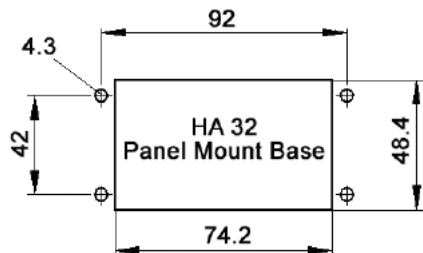

EPIC® Rectangular Connectors

HA 32 Housings: Double Levers on Base

TOP ENTRY

HOODS

SIDE ENTRY

All dimensions are in mm.

Position of Cable Entry	Size of Entry			Part Numbers			Complete your installation with a SKINTOP®, Pg 352			
	PG	NPT	Metric	PG	NPT	Metric	PG- Nylon	PG- Metal	Metric- Nylon	Metric-Metal
Top Entry	21	3/4"	25	105820C0	105820NP	19582000	53015150	52015750	53111030	53112030
	29	1"	32	105830C0	105830NP	19583000	53015160	52015760	53111040	53112040
Side Entry	21	3/4"	25	105760C0	105760NP	19576000	53015150	52015750	53111030	53112030
	29	1"	32	105770C0	105770NP	19577000	53015160	52015760	53111040	53112040

Metric hoods do not come with a neck.

PANEL MOUNT BASE

All dimensions are in mm.

Without Dust Cover

104720C0

DUST COVERS WITH OR WITHOUT ATTACHMENT STRING

Material:	Thermoplastic Resin	Temperature:	-40°C to +125°C
Description		Part # with string	Part # without string
HA 32 Panel Mt or Surface Mt Base/ Cable Coupler hoods (includes gasket)		10481500	10481700
Dust cover for HA 32 Hoods		10481600	10481800

SURFACE MOUNT BASE

All dimensions are in mm.

Number of Entries	Size of Entry			Part Numbers			Complete your installation with a SKINTOP®, Pg 352			
	PG	NPT	Metric	PG	NPT	Metric	PG- Nylon	PG- Metal	Metric- Nylon	Metric-Metal
1 Entry	21	3/4"	25	104740C0	104740NP	19474000	53015150	52015750	53111030	53112030
	29	1"	32	104741C0	104741NP	19474100	53015160	52015760	53111040	53112040
2 Entries	21	3/4"	25	104820C0	104820NP	19482000	53015150	52015750	53111030	53112030
	29	1"	32	104821C0	104821NP	19482100	53015160	52015760	53111040	53112040