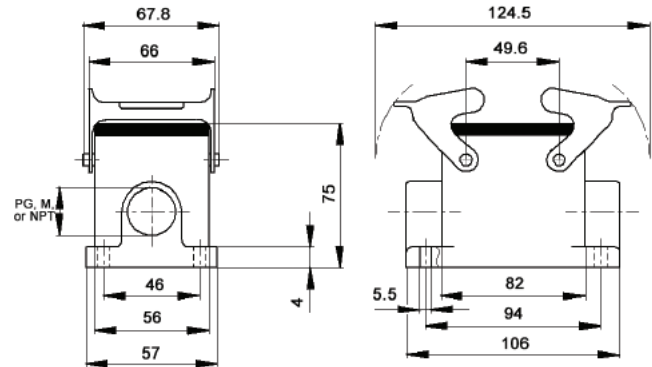

EPIC® Rectangular Connectors

HA 32 Housings: Double Levers on Base

TOP ENTRY

HOODS

SIDE ENTRY

All dimensions are in mm.

Position of Cable Entry	Size of Entry			Part Numbers			Complete your installation with a SKINTOP®, Pg 352			
	PG	NPT	Metric	PG	NPT	Metric	PG- Nylon	PG- Metal	Metric- Nylon	Metric-Metal
Top Entry	21	3/4"	25	105820C0	105820NP	19582000	53015150	52015750	53111030	53112030
	29	1"	32	105830C0	105830NP	19583000	53015160	52015760	53111040	53112040
Side Entry	21	3/4"	25	105760C0	105760NP	19576000	53015150	52015750	53111030	53112030
	29	1"	32	105770C0	105770NP	19577000	53015160	52015760	53111040	53112040

Metric hoods do not come with a neck.

PANEL MOUNT BASE

All dimensions are in mm.

Without Dust Cover

104720C0

DUST COVERS WITH OR WITHOUT ATTACHMENT STRING

Material:	Thermoplastic Resin	Temperature:	-40°C to +125°C
Description		Part # with string	Part # without string
HA 32 Panel Mt or Surface Mt Base/ Cable Coupler hoods (includes gasket)		10481500	10481700
Dust cover for HA 32 Hoods		10481600	10481800

SURFACE MOUNT BASE

All dimensions are in mm.

Number of Entries	Size of Entry			Part Numbers			Complete your installation with a SKINTOP®, Pg 352			
	PG	NPT	Metric	PG	NPT	Metric	PG- Nylon	PG- Metal	Metric- Nylon	Metric-Metal
1 Entry	21	3/4"	25	104740C0	104740NP	19474000	53015150	52015750	53111030	53112030
	29	1"	32	104741C0	104741NP	19474100	53015160	52015760	53111040	53112040
2 Entries	21	3/4"	25	104820C0	104820NP	19482000	53015150	52015750	53111030	53112030
	29	1"	32	104821C0	104821NP	19482100	53015160	52015760	53111040	53112040

Metric bases do not come with a neck.

CABLE COUPLER HOODS

PG

All dimensions are in mm.

METRIC

Size of Entry			Part Numbers			Complete your installation with a SKINTOP®, Pg 352			
PG	NPT	Metric	PG	NPT	Metric	PG- Nylon	PG- Metal	Metric- Nylon	Metric- Metal
21	3/4"	25	105880C0	105880NP	19588000	53015150	52015750	53111030	53112030
29	1"	32	105885C0	105885NP	19588500	53015160	52015760	53112030	53112040