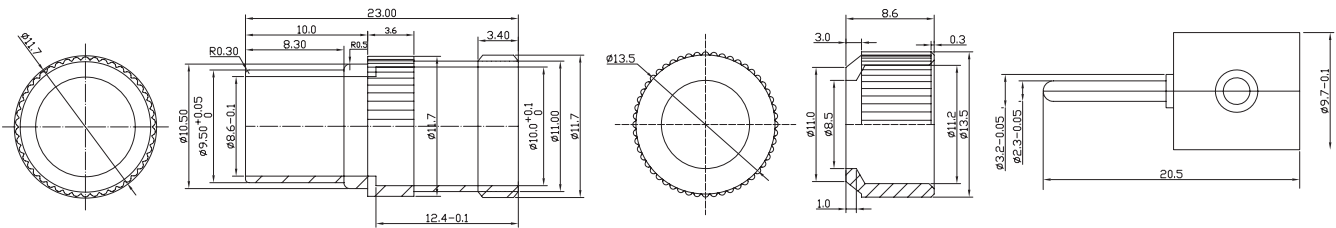

Coaxial Straight Plug Screw Type

pro-SIGNAL

Specifications

Connector Type	: Coaxial
Connector Body Style	: Straight Plug
Coaxial Termination	: Screw
Body Material	: Brass
Plating	: Nickel

Diagram

Dimensions : Millimetres

Part Number Table

Description	Part Number
Coaxial Straight Plug, Screw Type, Brass	RW7-001

Important Notice : This data sheet and its contents (the "Information") belong to the members of the AVNET group of companies (the "Group") or are licensed to it. No licence is granted for the use of it other than for information purposes in connection with the products to which it relates. No licence of any intellectual property rights is granted. The Information is subject to change without notice and replaces all data sheets previously supplied. The Information supplied is believed to be accurate but the Group assumes no responsibility for its accuracy or completeness, any error in or omission from it or for any use made of it. Users of this data sheet should check for themselves the Information and the suitability of the products for their purpose and not make any assumptions based on information included or omitted. Liability for loss or damage resulting from any reliance on the Information or use of it (including liability resulting from negligence or where the Group was aware of the possibility of such loss or damage arising) is excluded. This will not operate to limit or restrict the Group's liability for death or personal injury resulting from its negligence. pro-SIGNAL is the registered trademark of Premier Farnell Limited 2019.