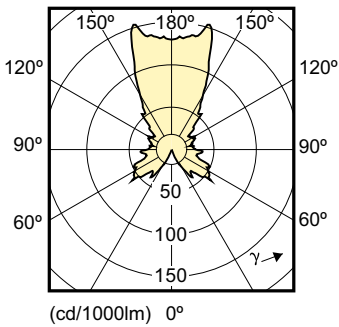

Dimensional drawing

LED DT 4-25W E14 P48 CL

Product

MASTER LEDlustre DT 4-25W E14 P48 CL

Photometric data

SDLD_LEDLSR_0023-Light distribution diagram

MASTER LED candles and lusters