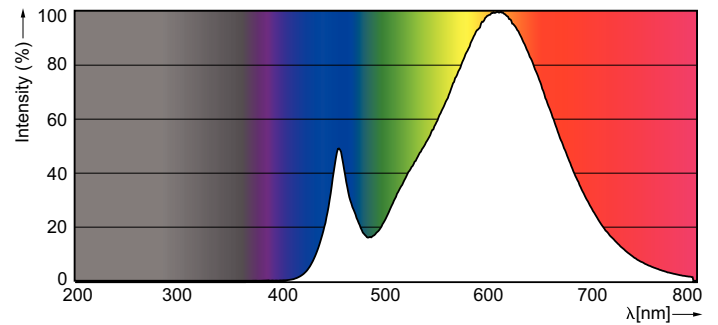

Product data

General Information		Operating and Electrical	
Cap-Base	E14 [E14]	Input Frequency	50 to 60 Hz
EU RoHS compliant	Yes	Power (Nom)	4 W
Nominal Lifetime (Nom)	25000 h	Lamp Current (Nom)	25 mA
Switching Cycle	50000X	Wattage Equivalent	25 W
Technical Type	4-25W	Starting Time (Nom)	0.5 s
		Warm Up Time to 60% Light (Nom)	instant full light
Light Technical		Power Factor (Nom)	0.7
Color Code	822-827 [tunable warm white]	Voltage (Nom)	220-240 V
Luminous Flux (Nom)	250 lm		
Color Designation	Warm White (WW)	Temperature	
Correlated Color Temperature (Nom)	- K	T-Case Maximum (Nom)	85 °C
Luminous Efficacy (rated) (Nom)	65 lm/W		
Color Consistency	<6	Controls and Dimming	
Color Rendering Index (Nom)	80	Dimmable	Yes
LLMF At End Of Nominal Lifetime (Nom)	70 %		

Dimensional drawing

LED DT 4-25W E14 P48 CL

Product

MASTER LEDlustre DT 4-25W E14 P48 CL

Photometric data

SDLD_LEDLSR_0023-Light distribution diagram

MASTER LED candles and lusters