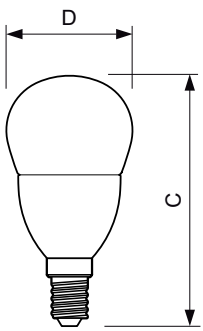

Product data

General Information		Operating and Electrical	
Cap-Base	E14 [E14]	Input Frequency	50 to 60 Hz
EU RoHS compliant	Yes	Power (Nom)	4 W
Nominal Lifetime (Nom)	25000 h	Lamp Current (Nom)	25 mA
Switching Cycle	50000X	Wattage Equivalent	25 W
Technical Type	4-25W	Starting Time (Nom)	0.5 s
		Warm Up Time to 60% Light (Nom)	instant full light
Light Technical		Power Factor (Nom)	0.7
Color Code	822-827 [tunable warm white]	Voltage (Nom)	220-240 V
Luminous Flux (Nom)	250 lm		
Color Designation	Warm White (WW)	Temperature	
Correlated Color Temperature (Nom)	- K	T-Case Maximum (Nom)	85 °C
Luminous Efficacy (rated) (Nom)	65 lm/W		
Color Consistency	<6	Controls and Dimming	
Color Rendering Index (Nom)	80	Dimmable	Yes
LLMF At End Of Nominal Lifetime (Nom)	70 %		

Full product code 871869645378000

Order product name	MASTER LEDlustre DT 4-25W E14 P48 CL
EAN/UPC - Product	8718696453780
Order code	929001140002
Numerator - Quantity Per Pack	1
Numerator - Packs per outer box	10
Material Nr. (12NC)	929001140002
Net Weight (Piece)	0.072 kg

Dimensional drawing

LED DT 4-25W E14 P48 CL

Product

MASTER LEDlustre DT 4-25W E14 P48 CL

Photometric data

SDLD_LEDLSR_0023-Light distribution diagram

MASTER LED candles and lusters