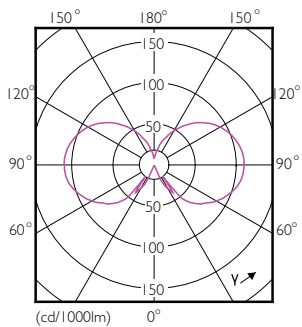

LED Candle CLA 5-32W E14 B35 Amber 822 DIM