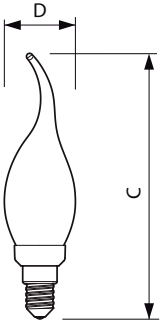

## Dimensional drawing

Candle BA35 230V 4.5-32W 350lm 2000K E27

Product	D	C
Classic LEDCandle D 5-32W BA35 E14 822 GOLD	35 mm	129 mm