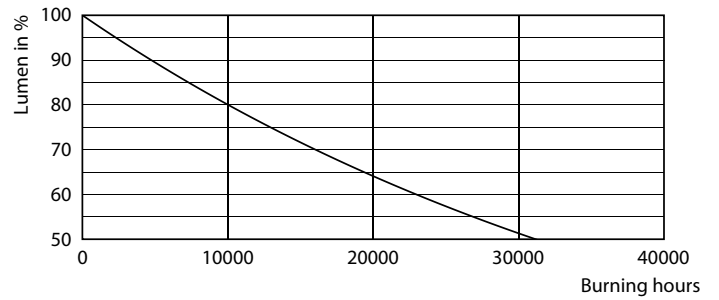

LEDBulb CLA 5.5-40W E27 ST64 Clear 827 DIM