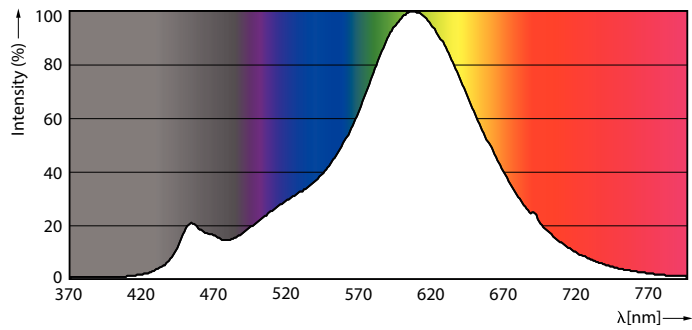

Photometric data

LED Bulb CLA 8-50W E27 ST64 Amber 822 DIM