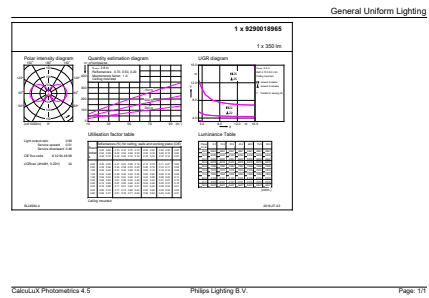

LED Candle CLA 5-32W E14B A35 Amber 822 DIM