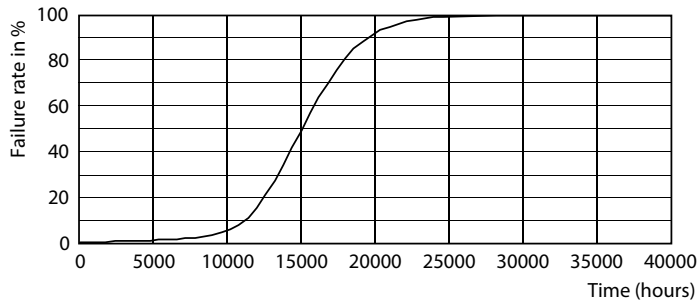

Decorative LED candles and lusters

Lifetime

LEDBulb CLA 5.5-40W E27 ST64 Clear 827 DIM