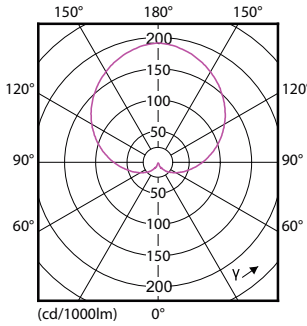

CorePro LEDbulb ND 5.5-40W A60