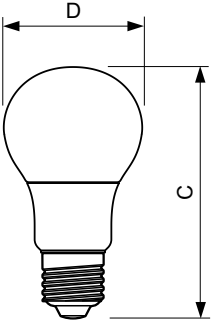

CorePro LEDbulbs

EAN/UPC - Product	8718696577578
Order code	929001234202
Numerator - Quantity Per Pack	1
Numerator - Packs per outer box	10

Material Nr. (12NC)	929001234202
Net Weight (Piece)	0.076 kg

Dimensional drawing

Entrybulb 230V 6W-40W 470lm 2700K E27 ND

Product	D	C
CorePro LEDbulb ND 5.5-40W A60 E27 827	60 mm	110 mm