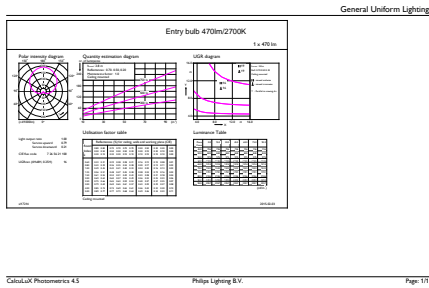

Photometric data

CorePro LEDbulb ND 5.5-40W A60