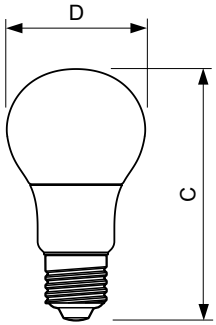

CorePro LEDbulbs

EAN/UPC - Product	8718696577790
Order code	929001234602
Numerator - Quantity Per Pack	1
Numerator - Packs per outer box	10

Material Nr. (12NC)	929001234602
Net Weight (Piece)	0.080 kg

Dimensional drawing

Entrybulb 230V 6W-40W 470lm 4000K E27 ND