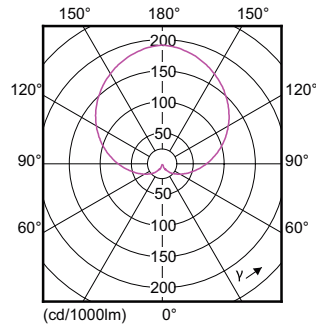

CorePro LEDbulb ND 5-40W A60 E27

Photometric data