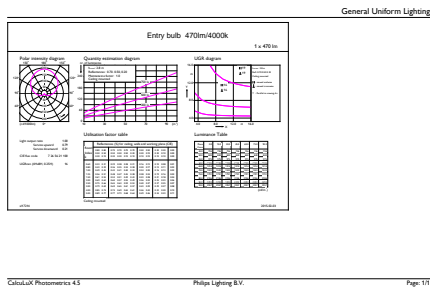

Photometric data