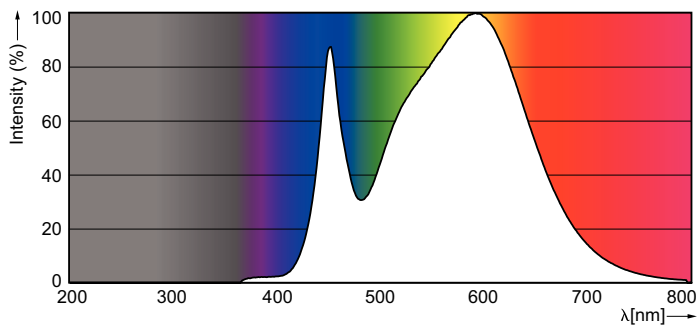

Product data

General Information	
Cap-Base	E27 [E27]
EU RoHS compliant	Yes
Nominal Lifetime (Nom)	15000 h
Switching Cycle	50000X
Technical Type	5-40W
Light Technical	
Color Code	840 [CCT of 4000K]
Beam Angle (Nom)	200 °
Luminous Flux (Nom)	470 lm
Color Designation	Cool White (CW)
Correlated Color Temperature (Nom)	4000 K
Luminous Efficacy (rated) (Nom)	94.00 lm/W
Color Consistency	<6
Color Rendering Index (Nom)	80
LLMF At End Of Nominal Lifetime (Nom)	70 %
Operating and Electrical	
Input Frequency	50 to 60 Hz
Power (Nom)	5 W
Lamp Current (Nom)	55 mA

Entrybulb 230V 6W-40W 470lm 4000K E27 ND

Product	D	C
CorePro LEDbulb ND 5-40W A60 E27 840	60 mm	110 mm

Photometric data

CorePro LEDbulb ND 5-40W A60 E27

CorePro LEDbulb ND 5-40W A60 E27

CorePro LEDbulbs

Lifetime