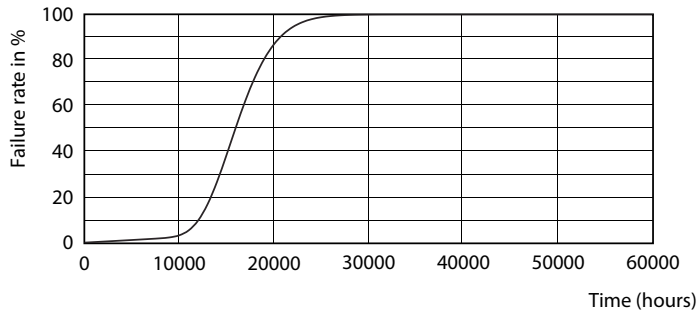

Product data

General Information	
Cap-Base	E27 [E27]
EU RoHS compliant	Yes
Nominal Lifetime (Nom)	15000 h
Switching Cycle	50000X
Technical Type	5-40W
Light Technical	
Color Code	840 [CCT of 4000K]
Beam Angle (Nom)	200 °
Luminous Flux (Nom)	470 lm
Color Designation	Cool White (CW)
Correlated Color Temperature (Nom)	4000 K
Luminous Efficacy (rated) (Nom)	94.00 lm/W
Color Consistency	<6
Color Rendering Index (Nom)	80
LLMF At End Of Nominal Lifetime (Nom)	70 %
Operating and Electrical	
Input Frequency	50 to 60 Hz
Power (Nom)	5 W
Lamp Current (Nom)	55 mA

Entrybulb 230V 6W-40W 470lm 4000K E27 ND

Product	D	C
CorePro LEDbulb ND 5-40W A60 E27 840	60 mm	110 mm

Photometric data

CorePro LEDbulb ND 5-40W A60 E27

CorePro LEDbulb ND 5-40W A60 E27

CorePro LEDbulbs

Lifetime